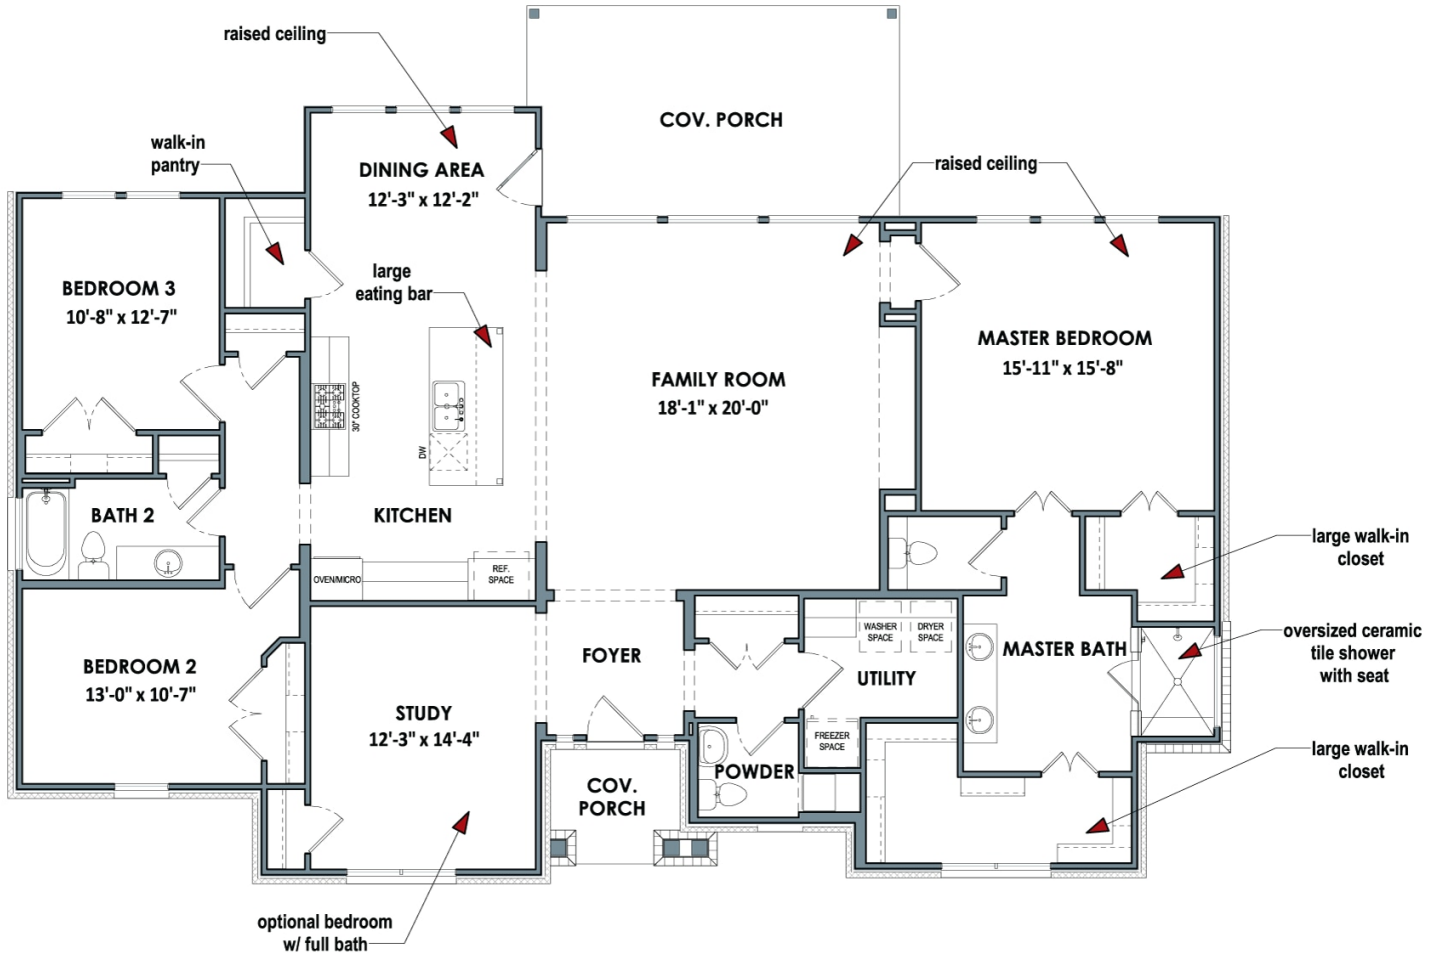

Floor Plan | Elevation D | The Barton Springs

CONTACT US

WWW.TILSONHOMES.COM