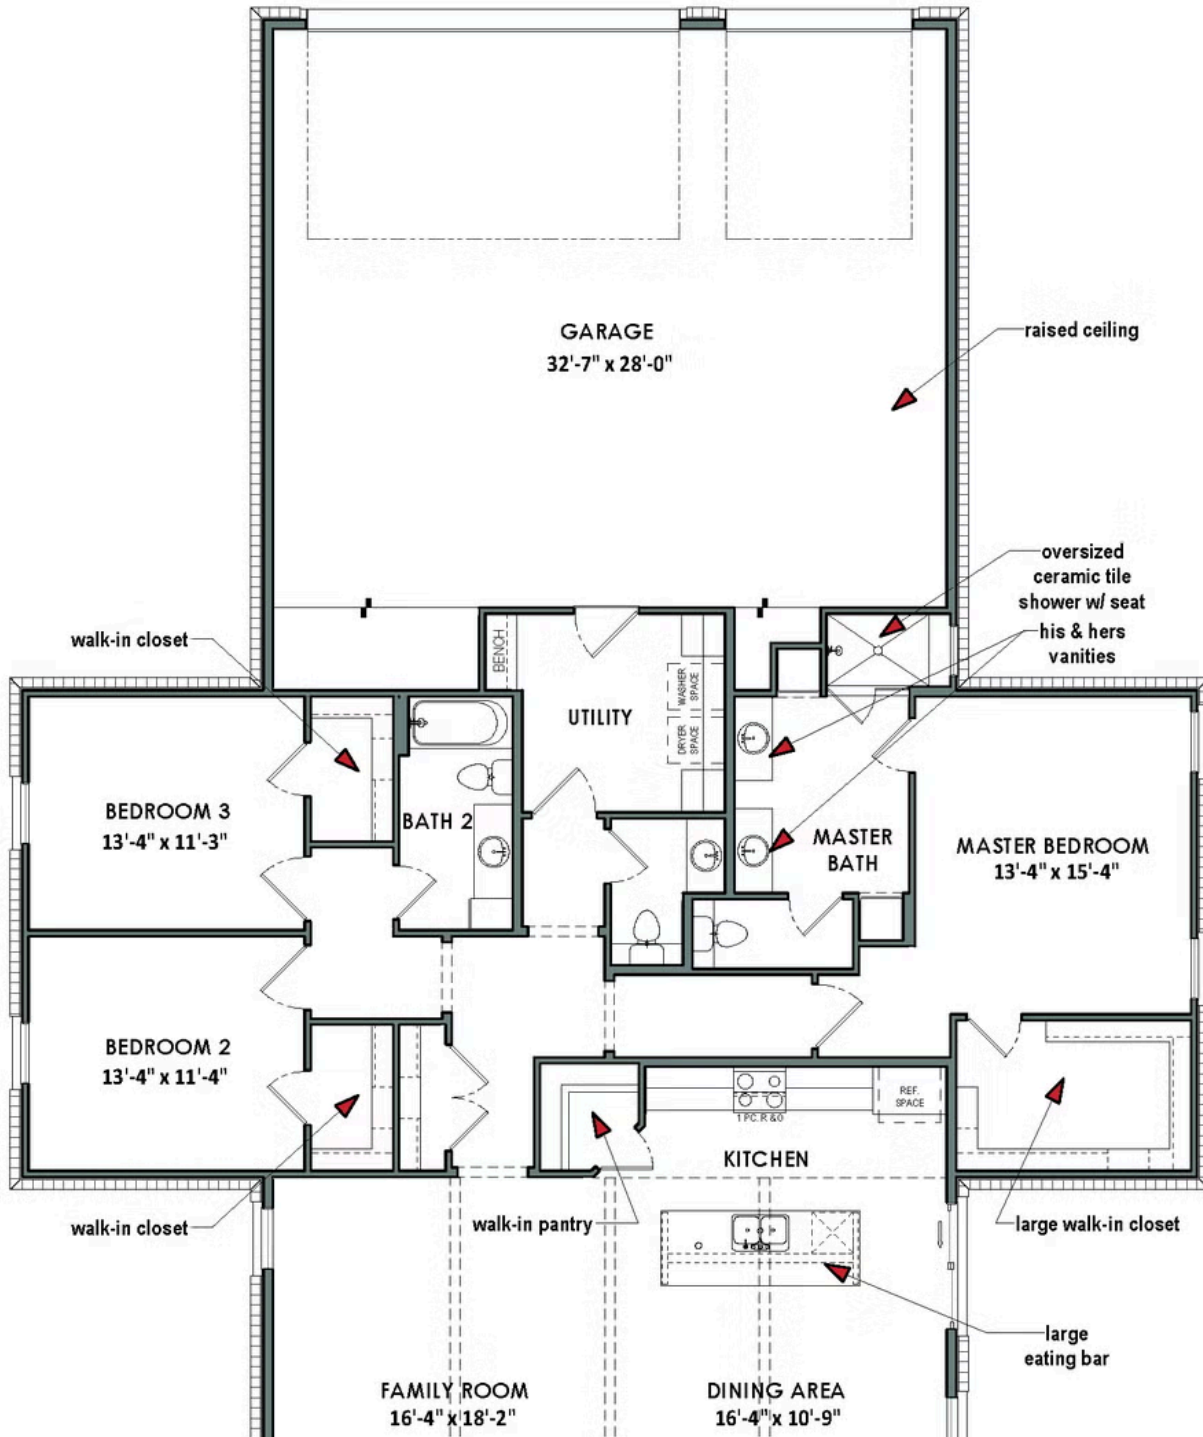

Garage

The Ranger is a beautiful barndominium-style home that boasts a spacious and well-thought-out floor plan. With three bedrooms, each equipped with their own walk-in closet, this home is perfect for large families or those who frequently entertain guests. This split floor plan provides maximum privacy and comfort, with each room having easy access to one of the two-and-a-half bathrooms. The family room and dining area feature stunning rough sawn wood beams. The kitchen is well-equipped with a spacious walk-in pantry, allowing ample storage space for all your cooking essentials. The attached 3 car garage has raised ceilings, ensuring that all your vehicles and equipment fit comfortably.

**CONTACT US** None

**WWW.TILSONHOMES.COM**

*Tilson continuously improves home designs and reserves the right to modify home features and specifications without notice or obligation. Square footage is approximate and includes overall dimensions. Renderings are drawn to be substantially correct. Tilson standard features may vary by home design and/or location. Contact a Tilson Sales Associate for details.  
Current information as April 7, 2025, 11:14 a.m.*

## Floor Plan - Elevation A | The Ranger

CONTACT US None

[WWW.TILSONHOMES.COM](http://WWW.TILSONHOMES.COM)

cathedral ceiling

cathedral ceiling

COVERED PORCH

EQUAL OPPORTUNITY