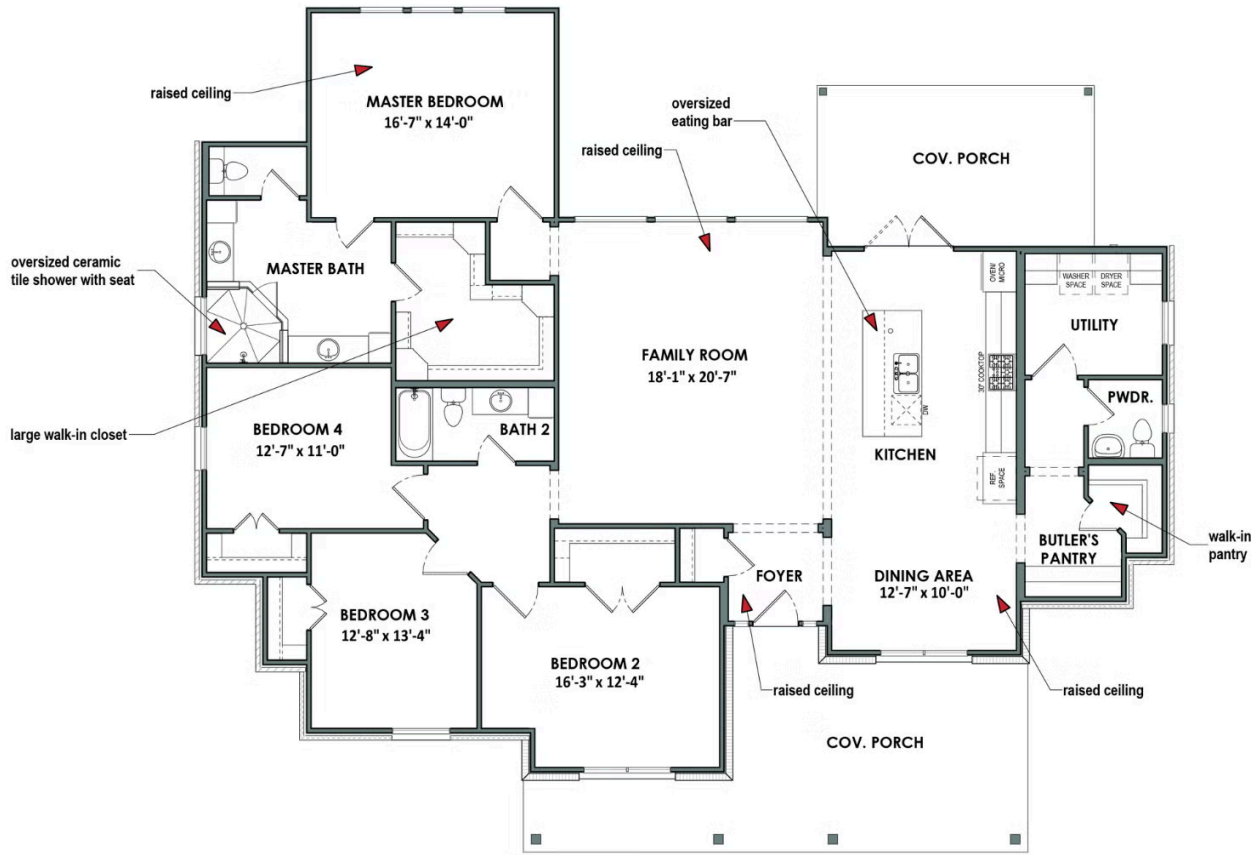

Floor Plan | Elevation D | The Fayetteville

CONTACT US None

WWW.TILSONHOMES.COM