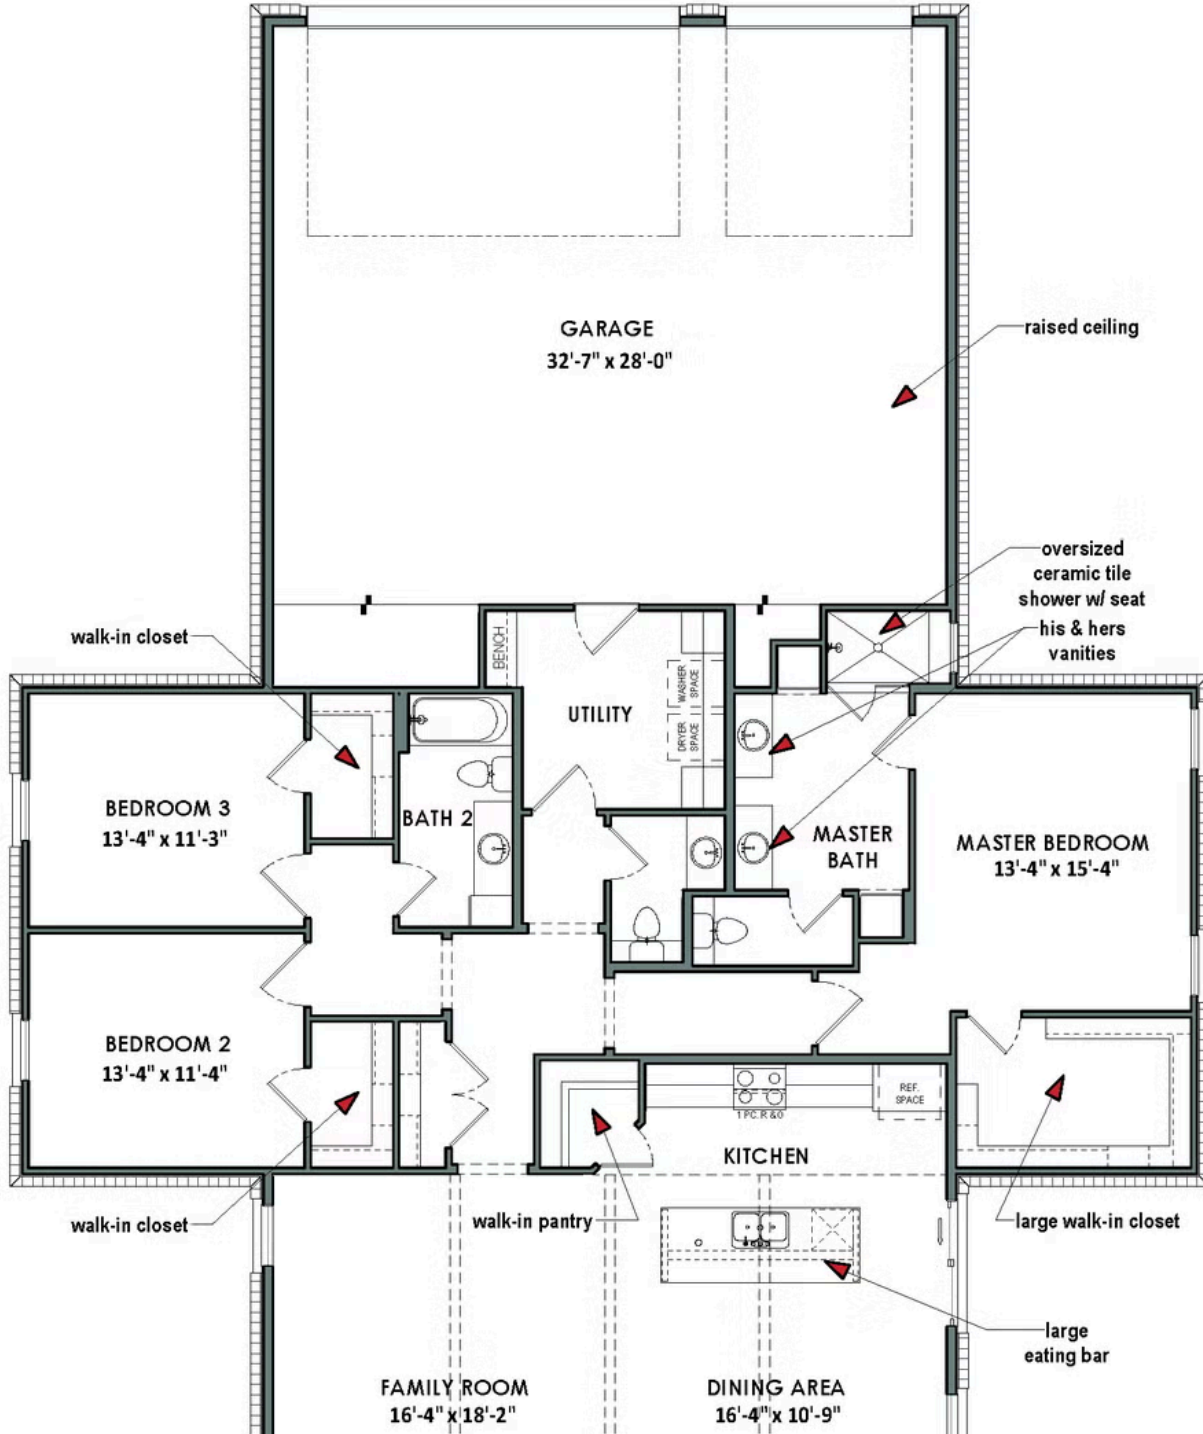

Garage

The Ranger is a beautiful barndominium-style home that boasts a spacious and well-thought-out floor plan. With three bedrooms, each equipped with their own walk-in closet, this home is perfect for large families or those who frequently entertain guests. This split floor plan provides maximum privacy and comfort, with each room having easy access to one of the two-and-a-half bathrooms. The family room and dining area feature stunning rough sawn wood beams. The kitchen is well-equipped with a spacious walk-in pantry, allowing ample storage space for all your cooking essentials. The attached 3 car garage has raised ceilings, ensuring that all your vehicles and equipment fit comfortably.

**CONTACT US**

**WWW.TILSONHOMES.COM**

*Tilson continuously improves home designs and reserves the right to modify home features and specifications without notice or obligation. Square footage is approximate and includes overall dimensions. Renderings are drawn to be substantially correct. Tilson standard features may vary by home design and/or location. Contact a Tilson Sales Associate for details. Current information as April 7, 2025, 11:32 a.m.*

**CONTACT US**

**[WWW.TILSONHOMES.COM](http://WWW.TILSONHOMES.COM)**

*Tilson continuously improves home designs and reserves the right to modify home features and specifications without notice or obligation. Square footage is approximate and includes overall dimensions. Renderings are drawn to be substantially correct. Tilson standard features may vary by home design and/or location. Contact a Tilson Sales Associate for details.  
Current information as April 7, 2025, 11:32 a.m.*

## Floor Plan - Elevation A | The Ranger

CONTACT US

[WWW.TILSONHOMES.COM](http://WWW.TILSONHOMES.COM)

cathedral ceiling

cathedral ceiling

COVERED PORCH

EQUAL OPPORTUNITY