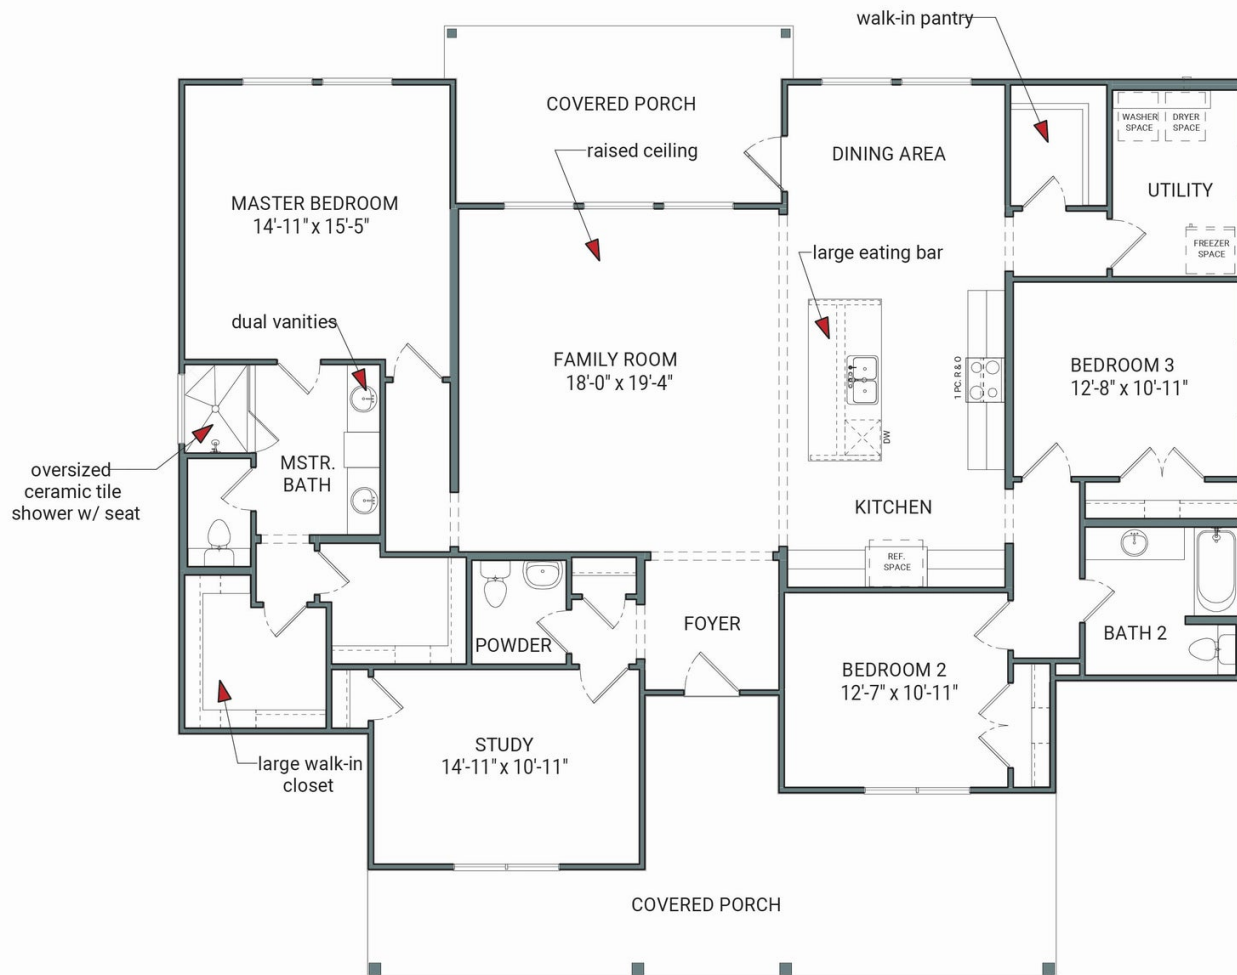

Story

None

Garage

The Brazoria Floor Plan is perfect for a spacious and well-thought-out living space. It offers three bedrooms, two full bathrooms, and a powder bathroom located conveniently off of the foyer. The master suite boasts dual vanities along with his and her closets. Additionally, there is a study, a walk-in pantry, and a large utility room. This floor plan blends practicality with spaciousness making it perfect for anyone wanting to combine comfort with convenience.

WWW.TILSONHOMES.COM

Tilson continuously improves home designs and reserves the right to modify home features and specifications without notice or obligation. Square footage is approximate and includes overall dimensions. Renderings are drawn to be substantially correct. Tilson standard features may vary by home design and/or location. Contact a Tilson Sales Associate for details. Current information as June 7, 2023, 9:53 a.m.

Brazoria C | Floor Plan

CONTACT US

WWW.TILSONHOMES.COM

Tilson continuously improves home designs and reserves the right to modify home features and specifications without notice or obligation. Square footage is approximate and includes overall dimensions. Renderings are drawn to be substantially correct. Tilson standard features may vary by home design and/or location. Contact a Tilson Sales Associate for details. Current information as June 7, 2023, 9:53 a.m.