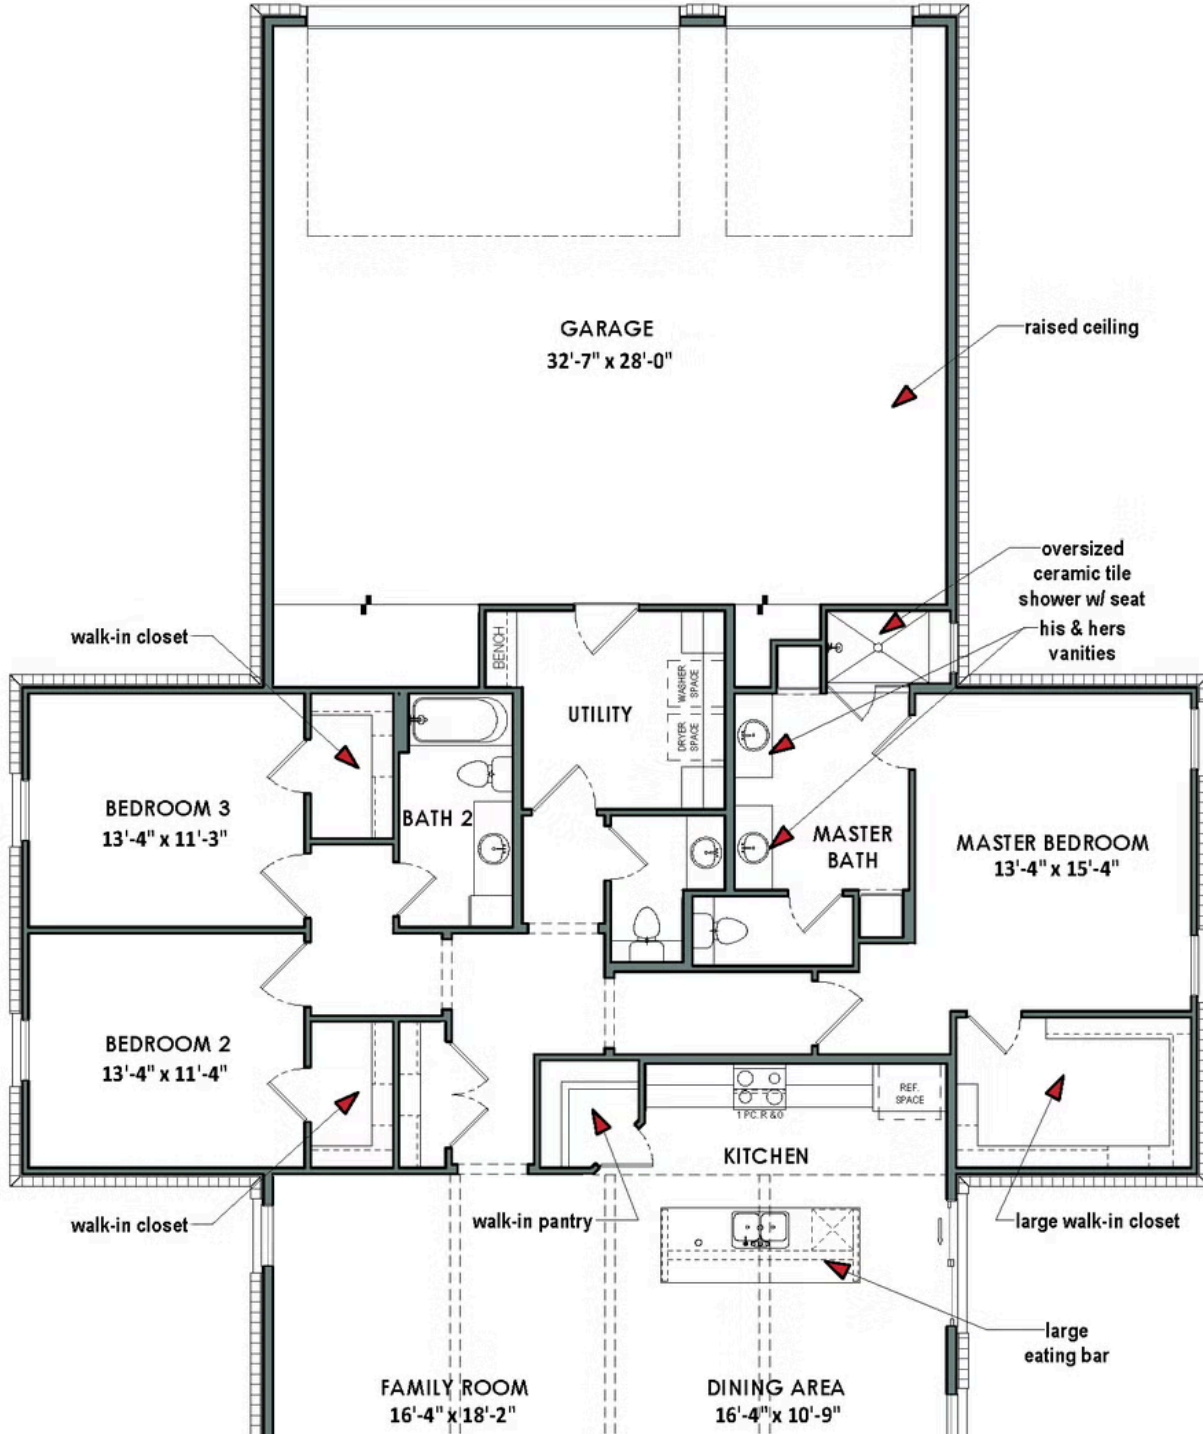

Garage

The Ranger is a beautiful barndominium-style home that boasts a spacious and well-thought-out floor plan. With three bedrooms, each equipped with their own walk-in closet, this home is perfect for large families or those who frequently entertain guests. This split floor plan provides maximum privacy and comfort, with each room having easy access to one of the two-and-a-half bathrooms. The family room and dining area feature stunning rough sawn wood beams. The kitchen is well-equipped with a spacious walk-in pantry, allowing ample storage space for all your cooking essentials. The attached 3 car garage has raised ceilings, ensuring that all your vehicles and equipment fit comfortably.

**CONTACT US** None

**WWW.TILSONHOMES.COM**

*Tilson continuously improves home designs and reserves the right to modify home features and specifications without notice or obligation. Square footage is approximate and includes overall dimensions. Renderings are drawn to be substantially correct. Tilson standard features may vary by home design and/or location. Contact a Tilson Sales Associate for details.  
Current information as April 7, 2025, 10:53 a.m.*

## Floor Plan - Elevation A | The Ranger

CONTACT US None

[WWW.TILSONHOMES.COM](http://WWW.TILSONHOMES.COM)

cathedral ceiling

cathedral ceiling

COVERED PORCH

EQUAL OPPORTUNITY