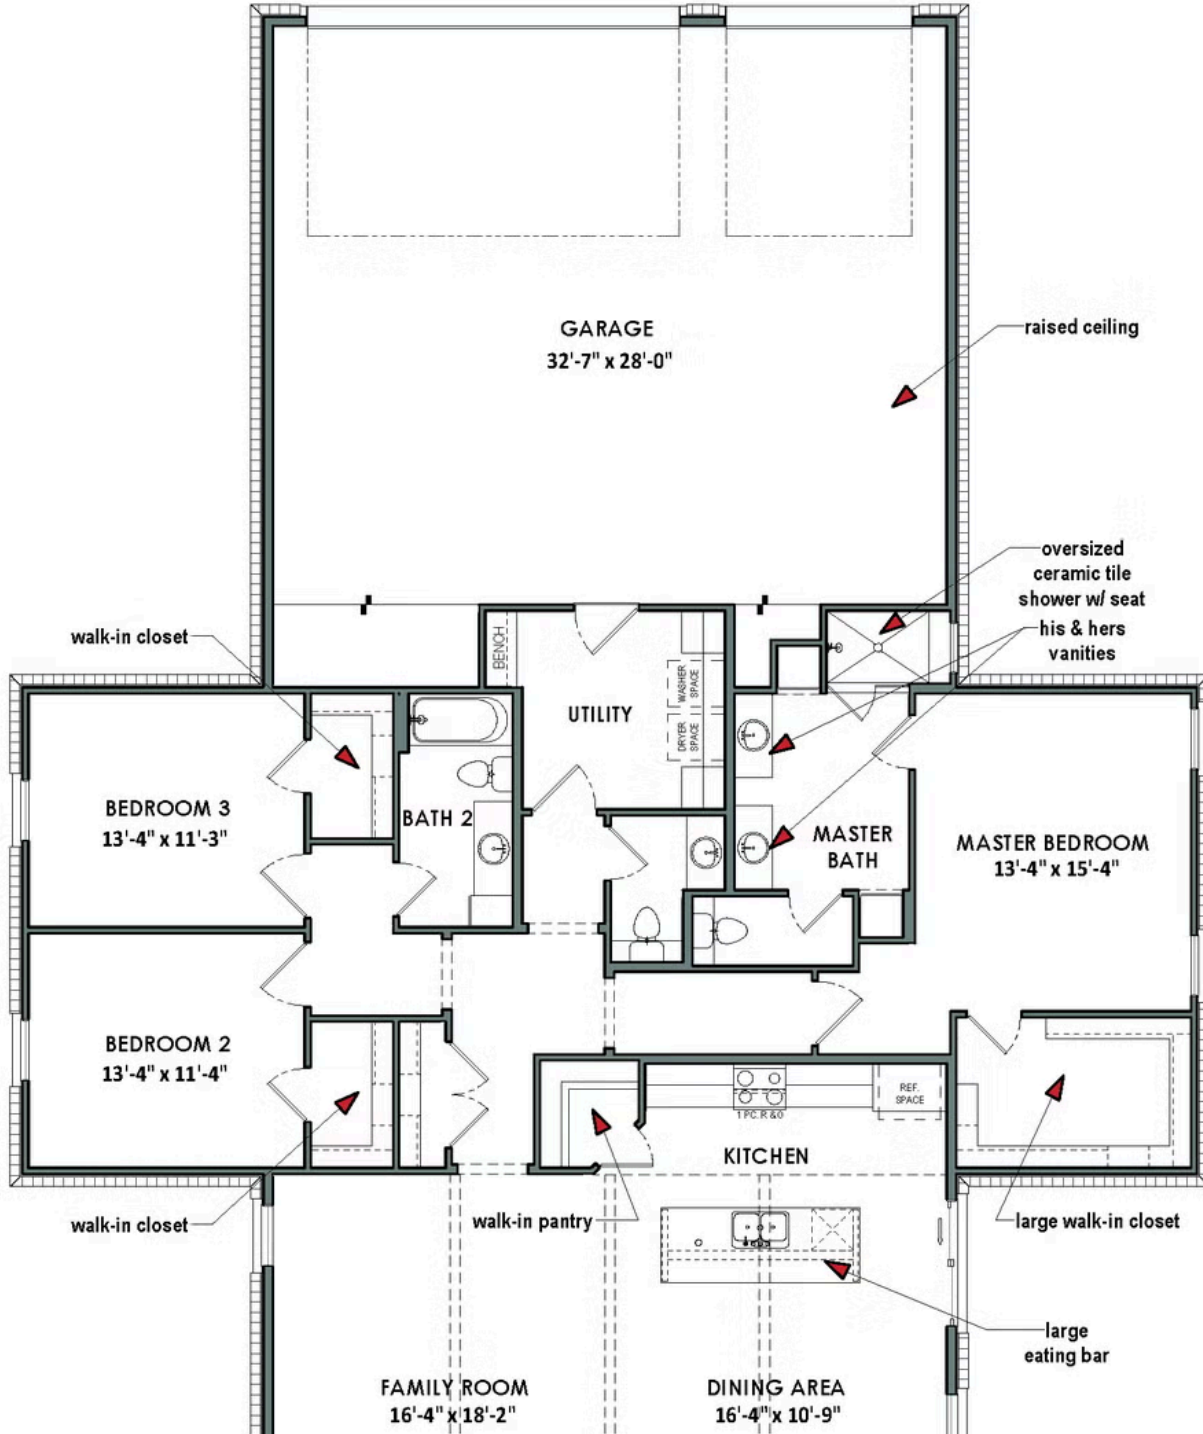

Garage

The Ranger is a beautiful barndominium-style home that boasts a spacious and well-thought-out floor plan. With three bedrooms, each equipped with their own walk-in closet, this home is perfect for large families or those who frequently entertain guests. This split floor plan provides maximum privacy and comfort, with each room having easy access to one of the two-and-a-half bathrooms. The family room and dining area feature stunning rough sawn wood beams. The kitchen is well-equipped with a spacious walk-in pantry, allowing ample storage space for all your cooking essentials. The attached 3 car garage has raised ceilings, ensuring that all your vehicles and equipment fit comfortably.

**CONTACT US** None

**WWW.TILSONHOMES.COM**

*Tilson continuously improves home designs and reserves the right to modify home features and specifications without notice or obligation. Square footage is approximate and includes overall dimensions. Renderings are drawn to be substantially correct. Tilson standard features may vary by home design and/or location. Contact a Tilson Sales Associate for details.  
Current information as April 7, 2025, 11:25 a.m.*

## Floor Plan - Elevation A | The Ranger

CONTACT US None

[WWW.TILSONHOMES.COM](http://WWW.TILSONHOMES.COM)

cathedral ceiling

cathedral ceiling

COVERED PORCH

EQUAL OPPORTUNITY