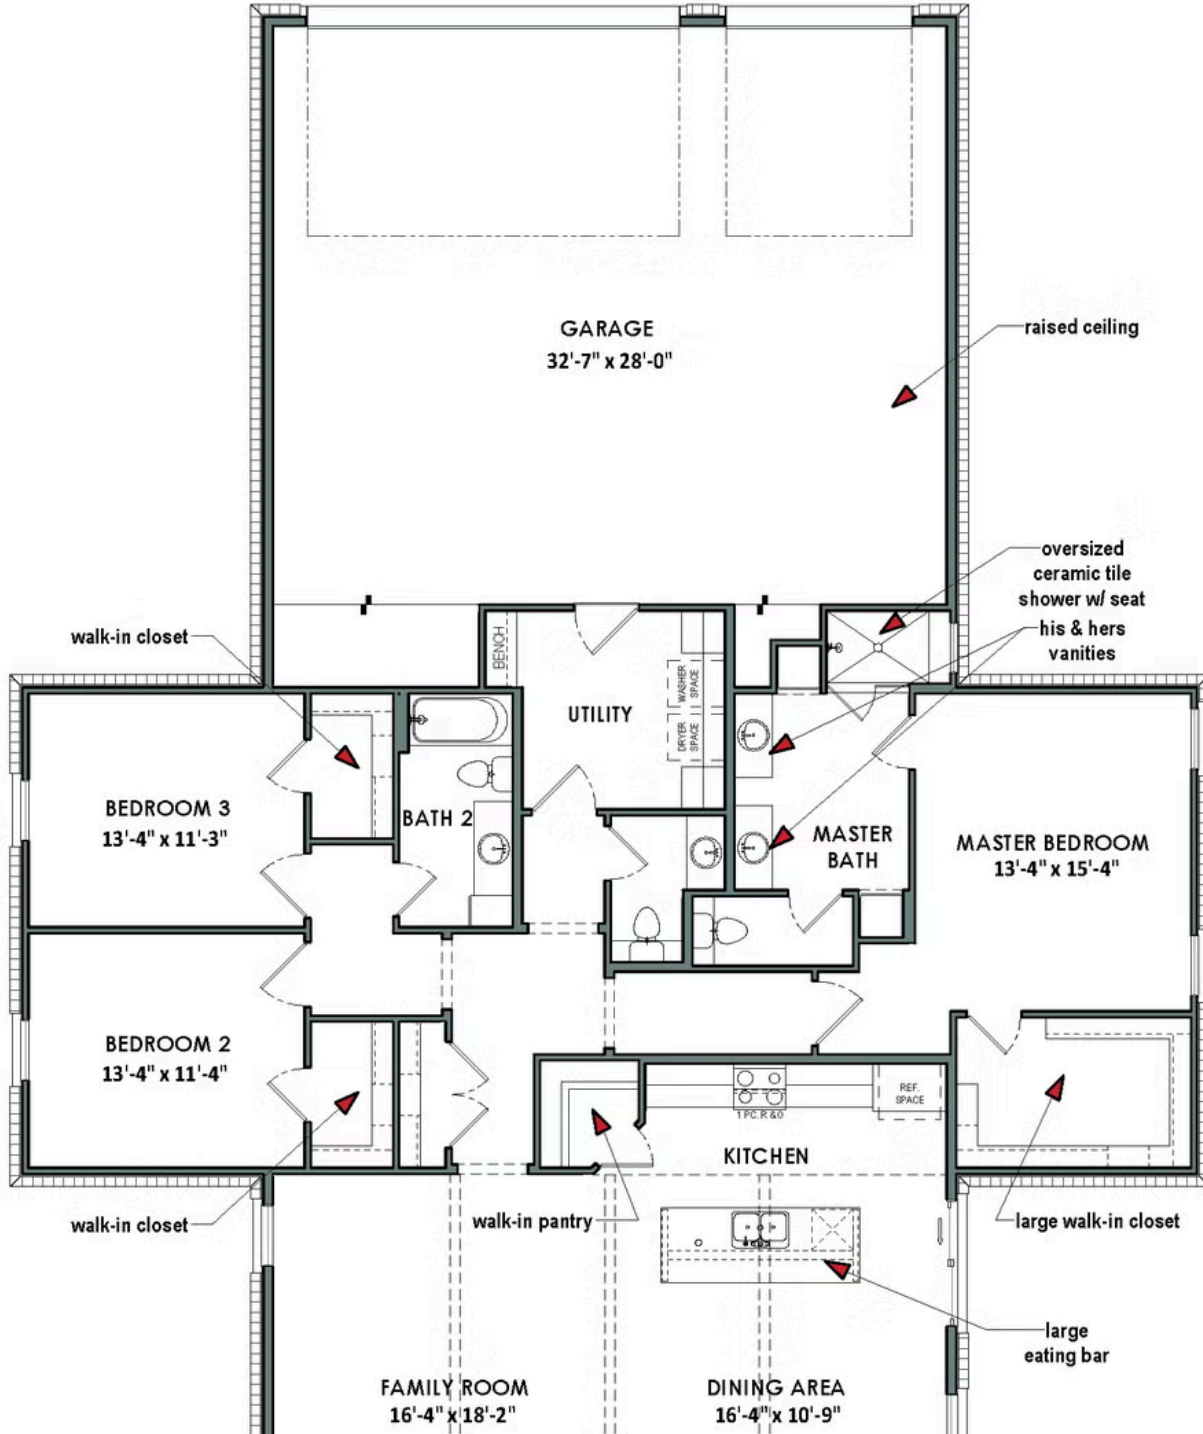

Garage

The Ranger is a beautiful barndominium-style home that boasts a spacious and well-thought-out floor plan. With three bedrooms, each equipped with their own walk-in closet, this home is perfect for large families or those who frequently entertain guests. This split floor plan provides maximum privacy and comfort, with each room having easy access to one of the two-and-a-half bathrooms. The family room and dining area feature stunning rough sawn wood beams. The kitchen is well-equipped with a spacious walk-in pantry, allowing ample storage space for all your cooking essentials. The attached 3 car garage has raised ceilings, ensuring that all your vehicles and equipment fit comfortably.

**CONTACT US** None

**WWW.TILSONHOMES.COM**

*Tilson continuously improves home designs and reserves the right to modify home features and specifications without notice or obligation. Square footage is approximate and includes overall dimensions. Renderings are drawn to be substantially correct. Tilson standard features may vary by home design and/or location. Contact a Tilson Sales Associate for details.  
Current information as April 22, 2026, 11:48 a.m.*

## Floor Plan - Elevation A | The Ranger

CONTACT US None

[WWW.TILSONHOMES.COM](http://WWW.TILSONHOMES.COM)

cathedral ceiling

cathedral ceiling

COVERED PORCH

EQUAL OPPORTUNITY