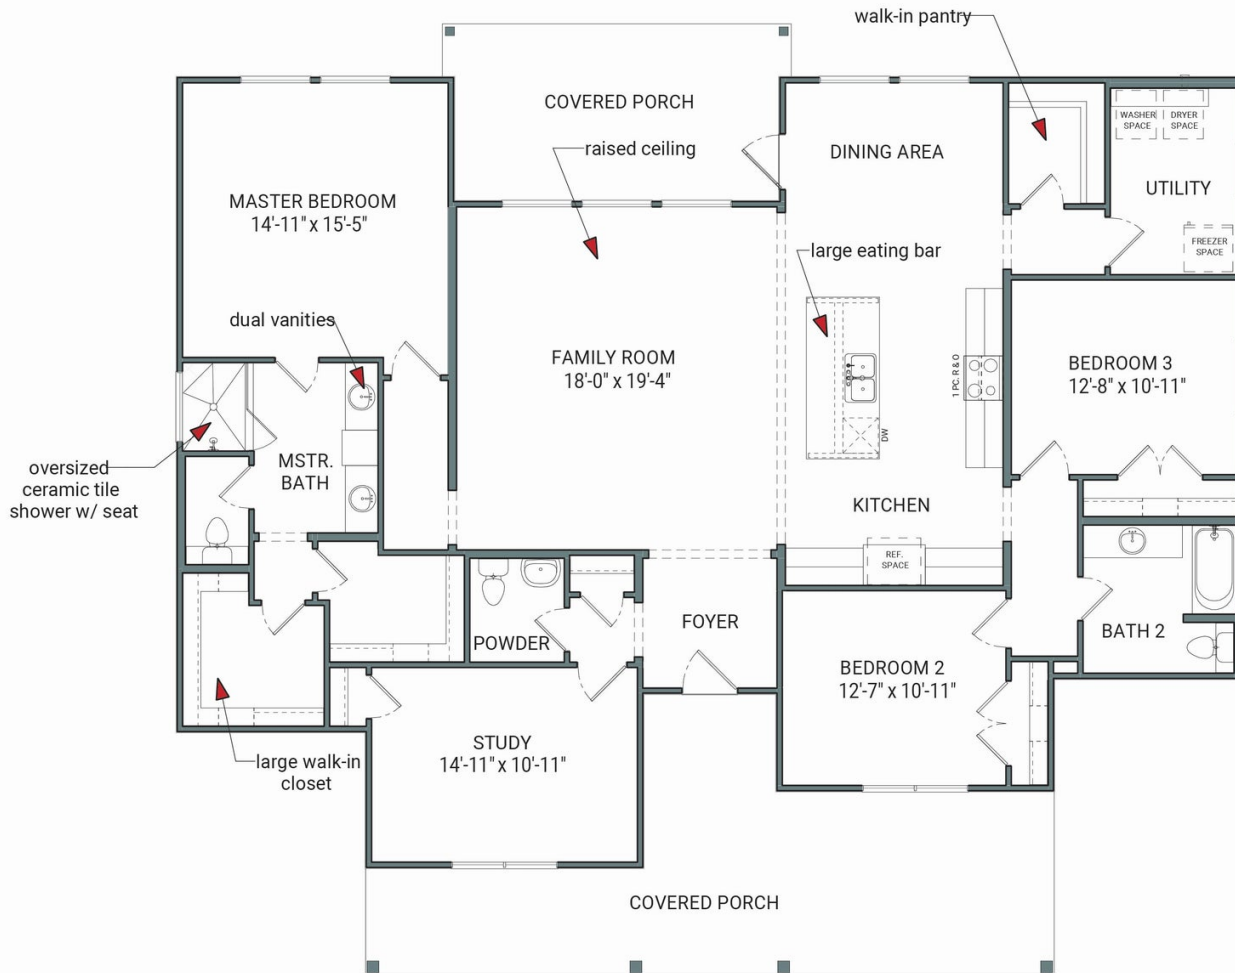

Story

None

Garage

The Brazoria Floor Plan is perfect for a spacious and well-thought-out living space. It offers three bedrooms, two full bathrooms, and a powder bathroom located conveniently off of the foyer. The master suite boasts dual vanities along with his and her closets. Additionally, there is a study, a walk-in pantry, and a large utility room. This floor plan blends practicality with spaciousness making it perfect for anyone wanting to combine comfort with convenience.

WWW.TILSONHOMES.COM

Tilson continuously improves home designs and reserves the right to modify home features and specifications without notice or obligation. Square footage is approximate and includes overall dimensions. Renderings are drawn to be substantially correct. Tilson standard features may vary by home design and/or location. Contact a Tilson Sales Associate for details. Current information as June 7, 2023, 9:01 a.m.

Brazoria C | Floor Plan

CONTACT US

WWW.TILSONHOMES.COM

Tilson continuously improves home designs and reserves the right to modify home features and specifications without notice or obligation. Square footage is approximate and includes overall dimensions. Renderings are drawn to be substantially correct. Tilson standard features may vary by home design and/or location. Contact a Tilson Sales Associate for details. Current information as June 7, 2023, 9:01 a.m.