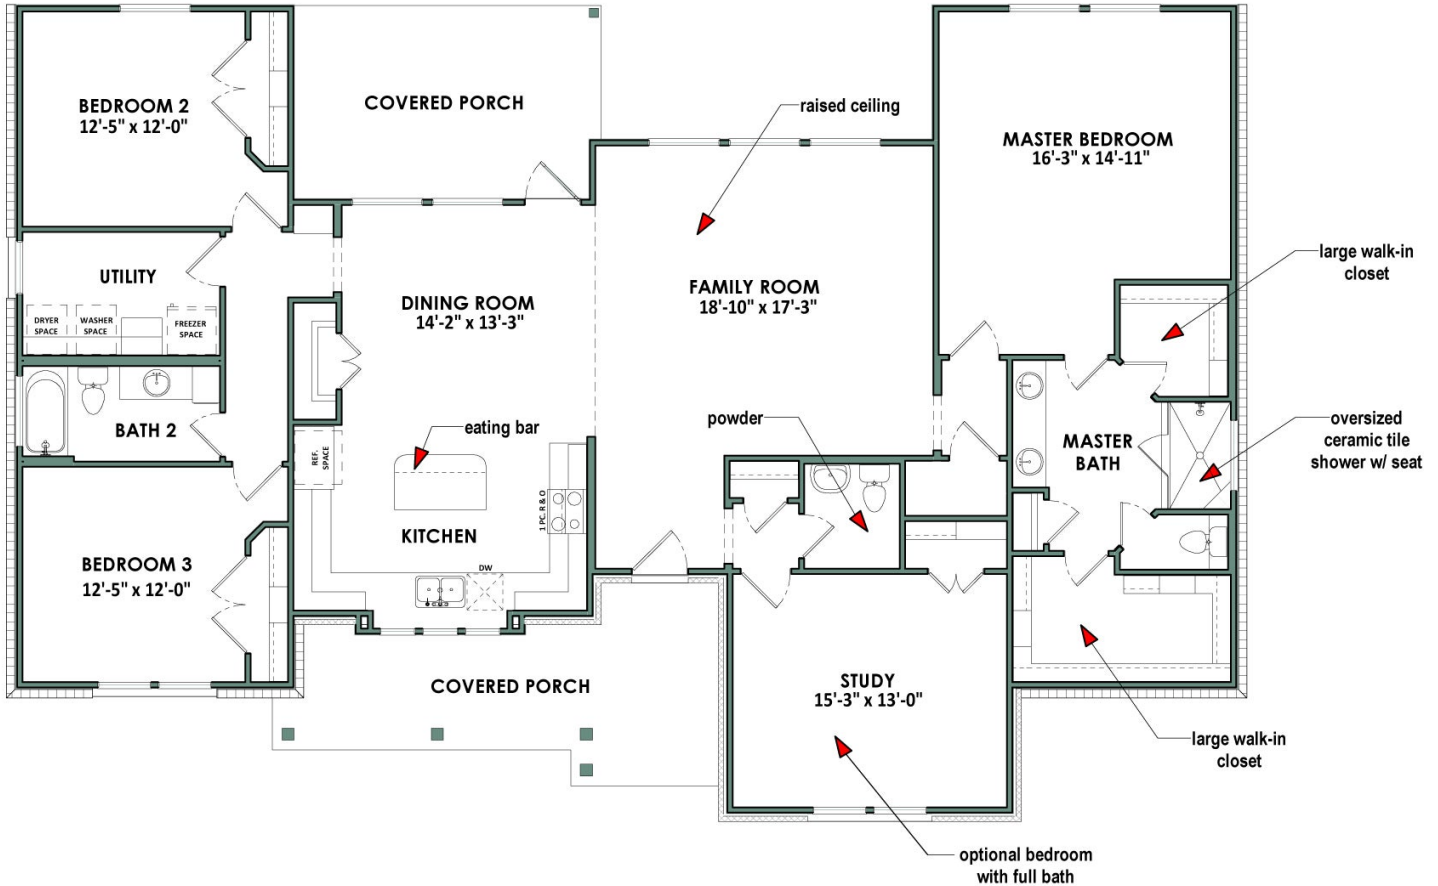

Floor Plan | Elevation D | The Abilene

CONTACT US

WWW.TILSONHOMES.COM