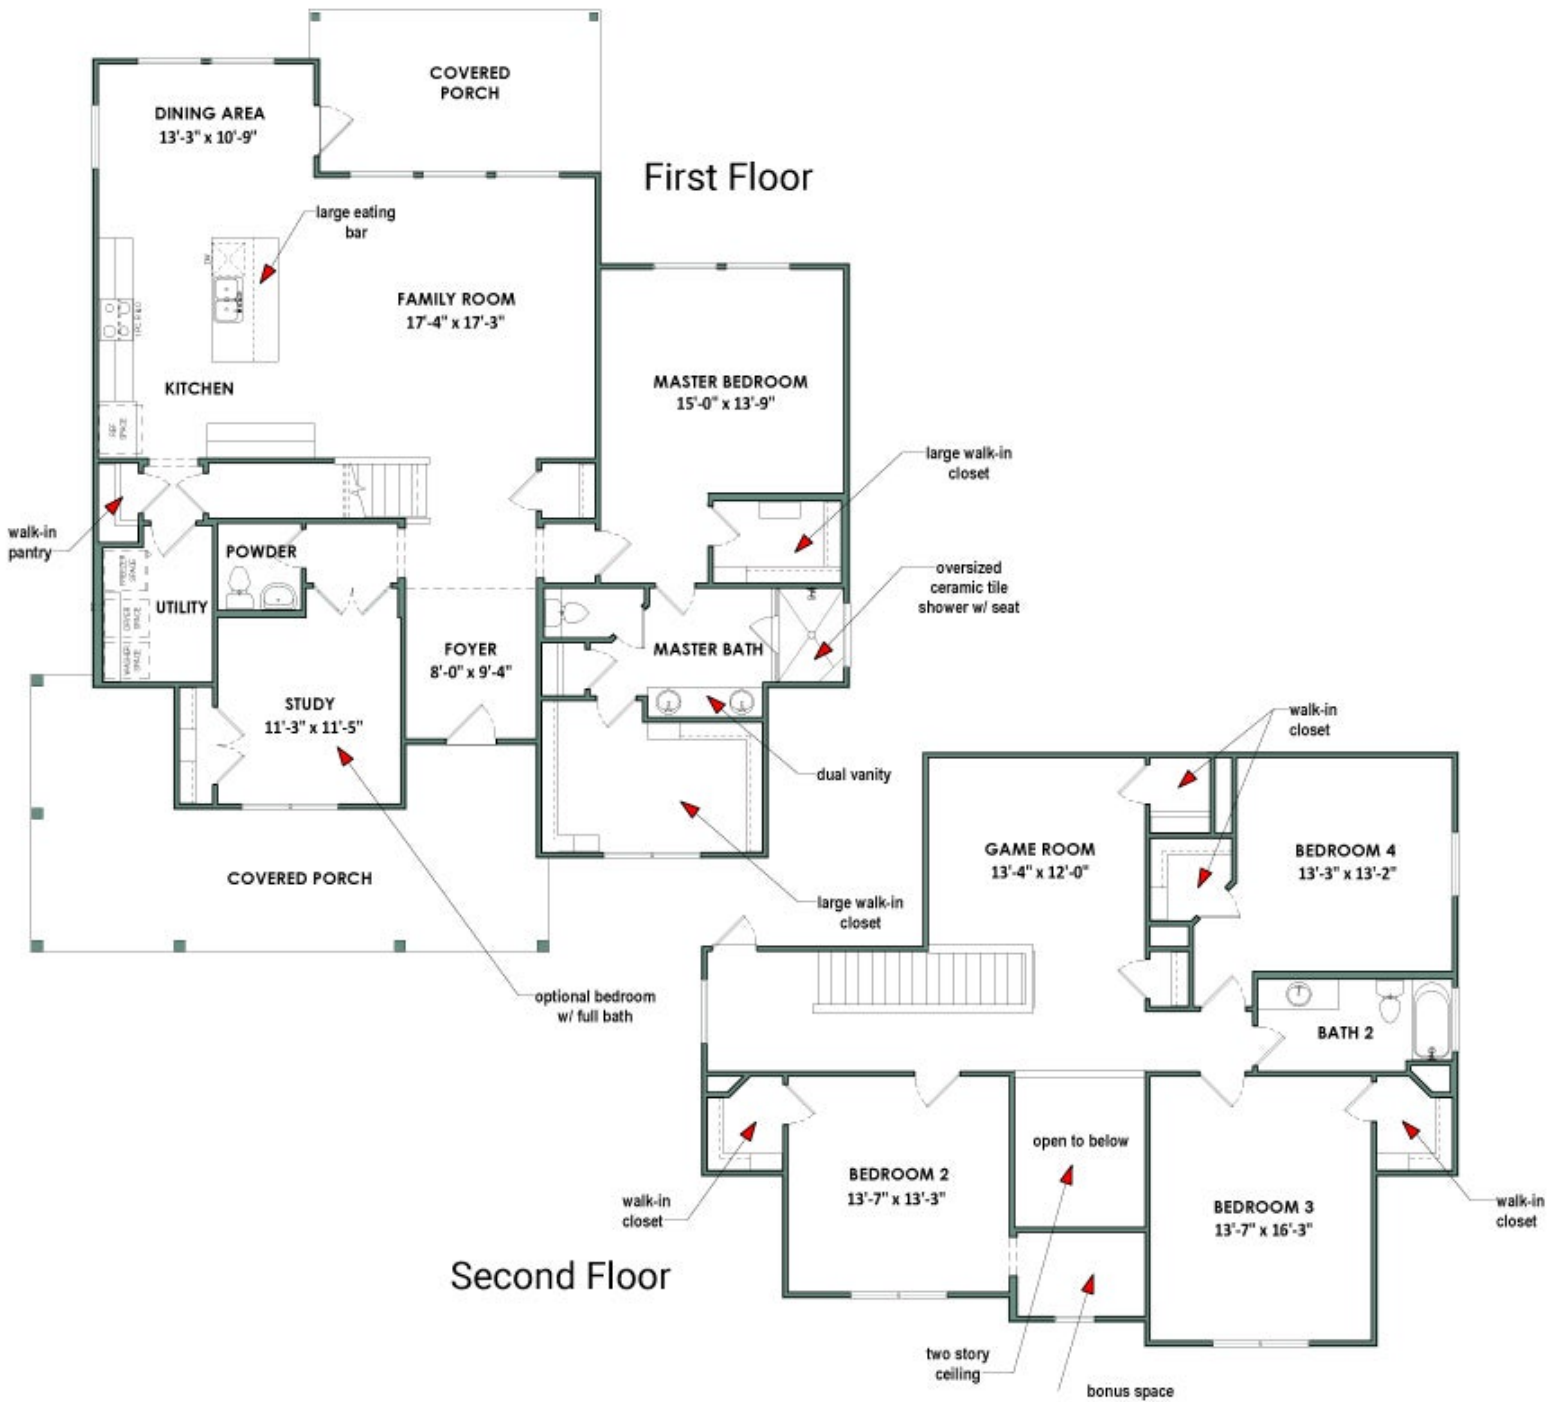

Floor Plan | Elevation C | The Granbury

CONTACT US

WWW.TILSONHOMES.COM