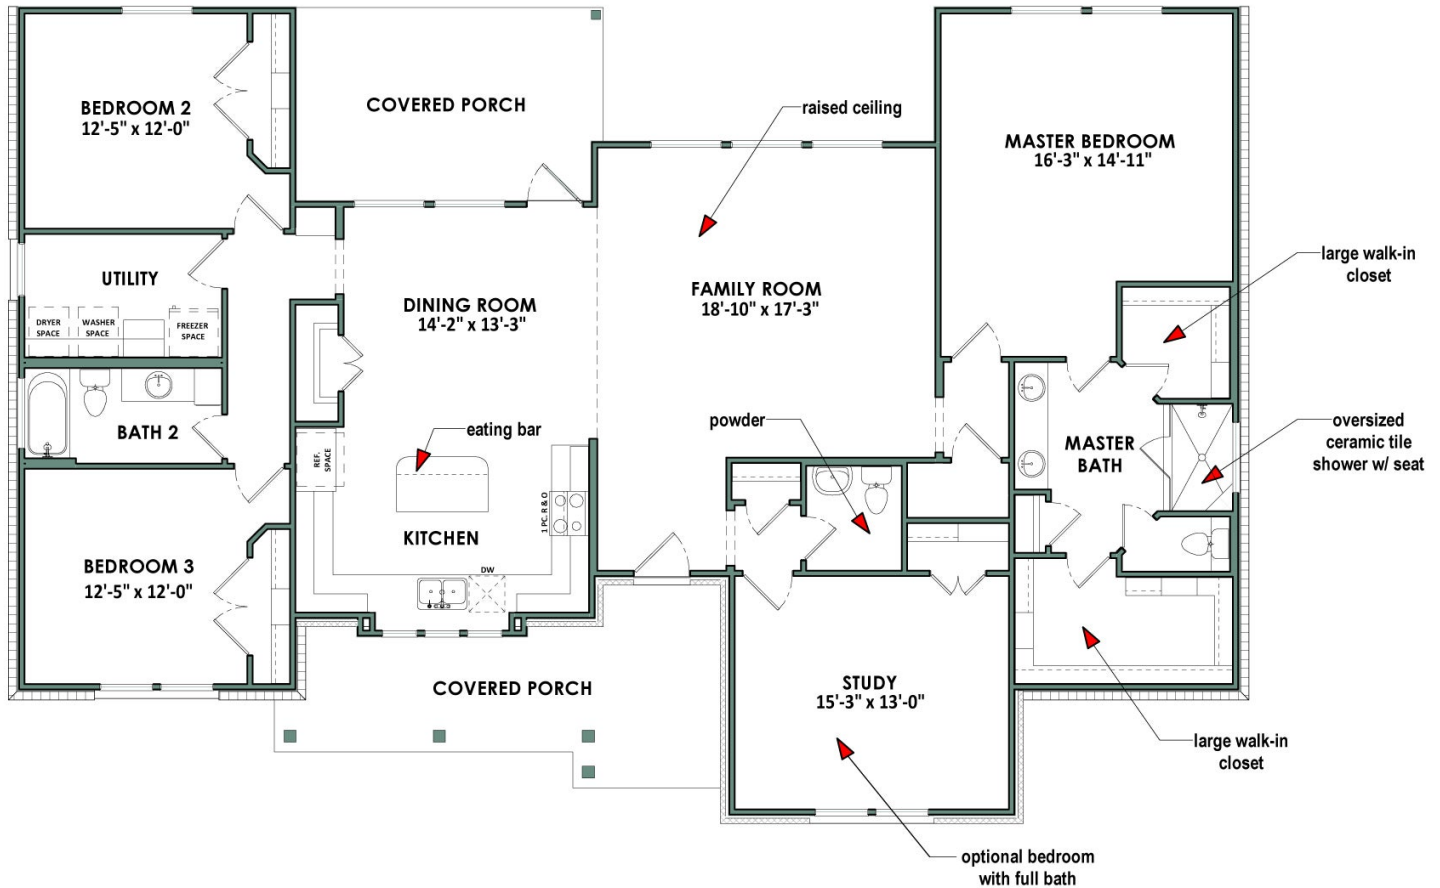

Floor Plan | Elevation D | The Abilene

CONTACT US

WWW.TILSONHOMES.COM