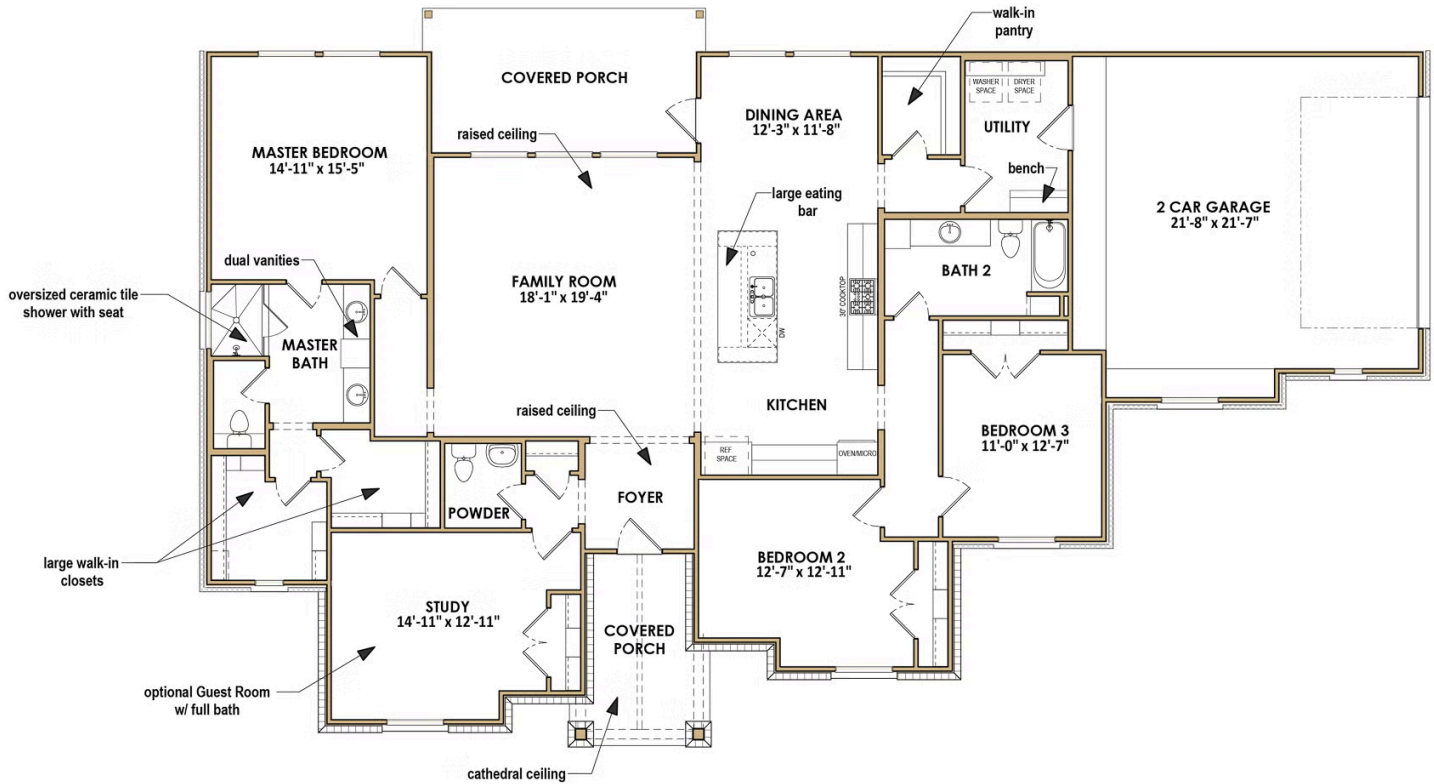

Floor Plan | Brazoria GR -Elevation D

CONTACT US None

WWW.TILSONHOMES.COM