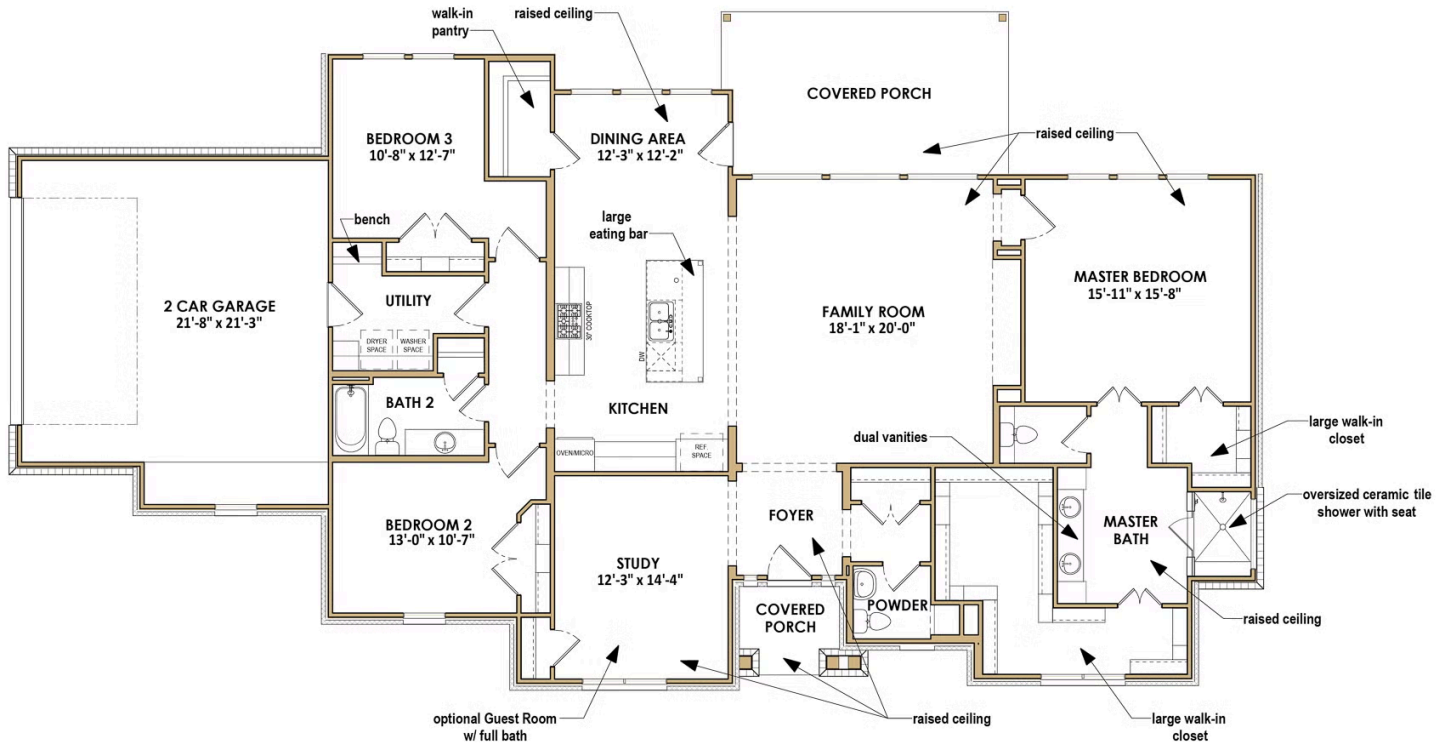

Floor Plan | The Barton Springs GR - Elevation D

CONTACT US None

WWW.TILSONHOMES.COM