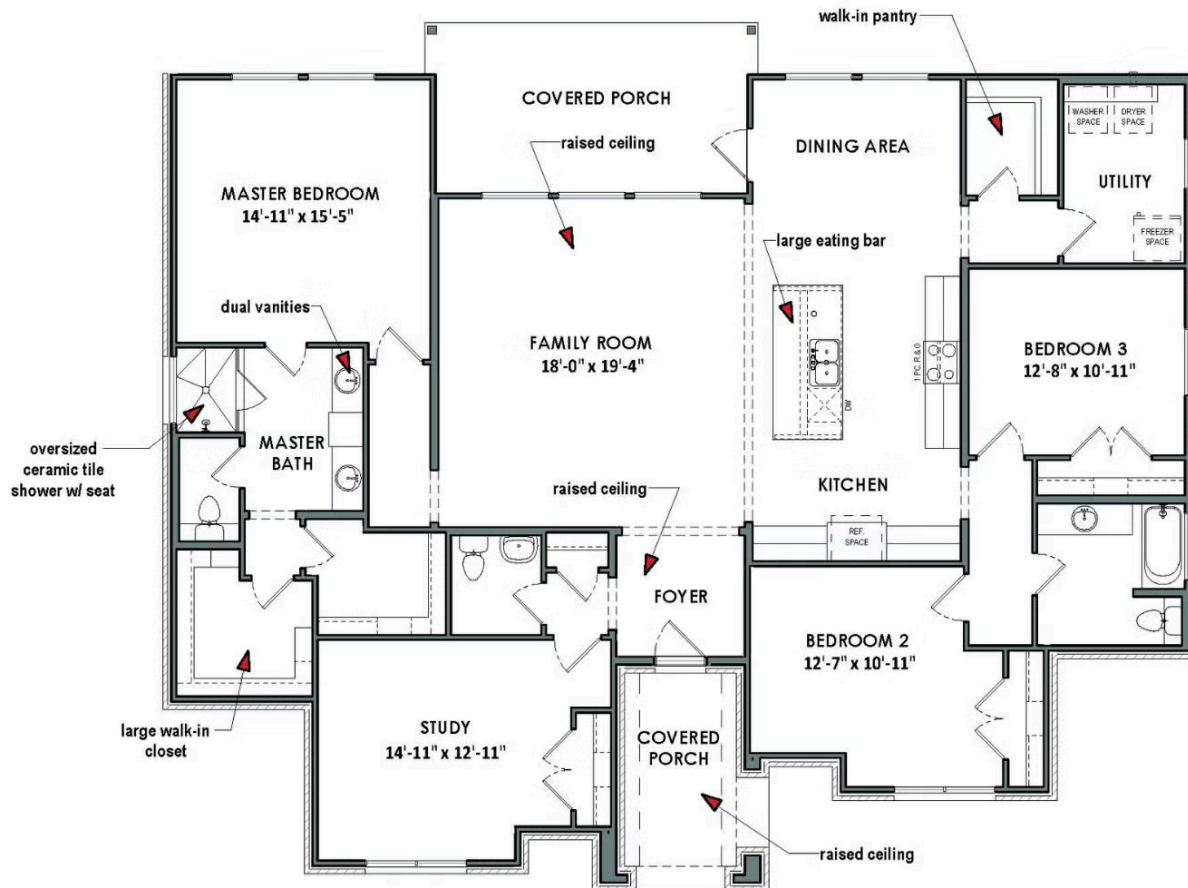

Brazoria E | Floor Plan

CONTACT US None

WWW.TILSONHOMES.COM