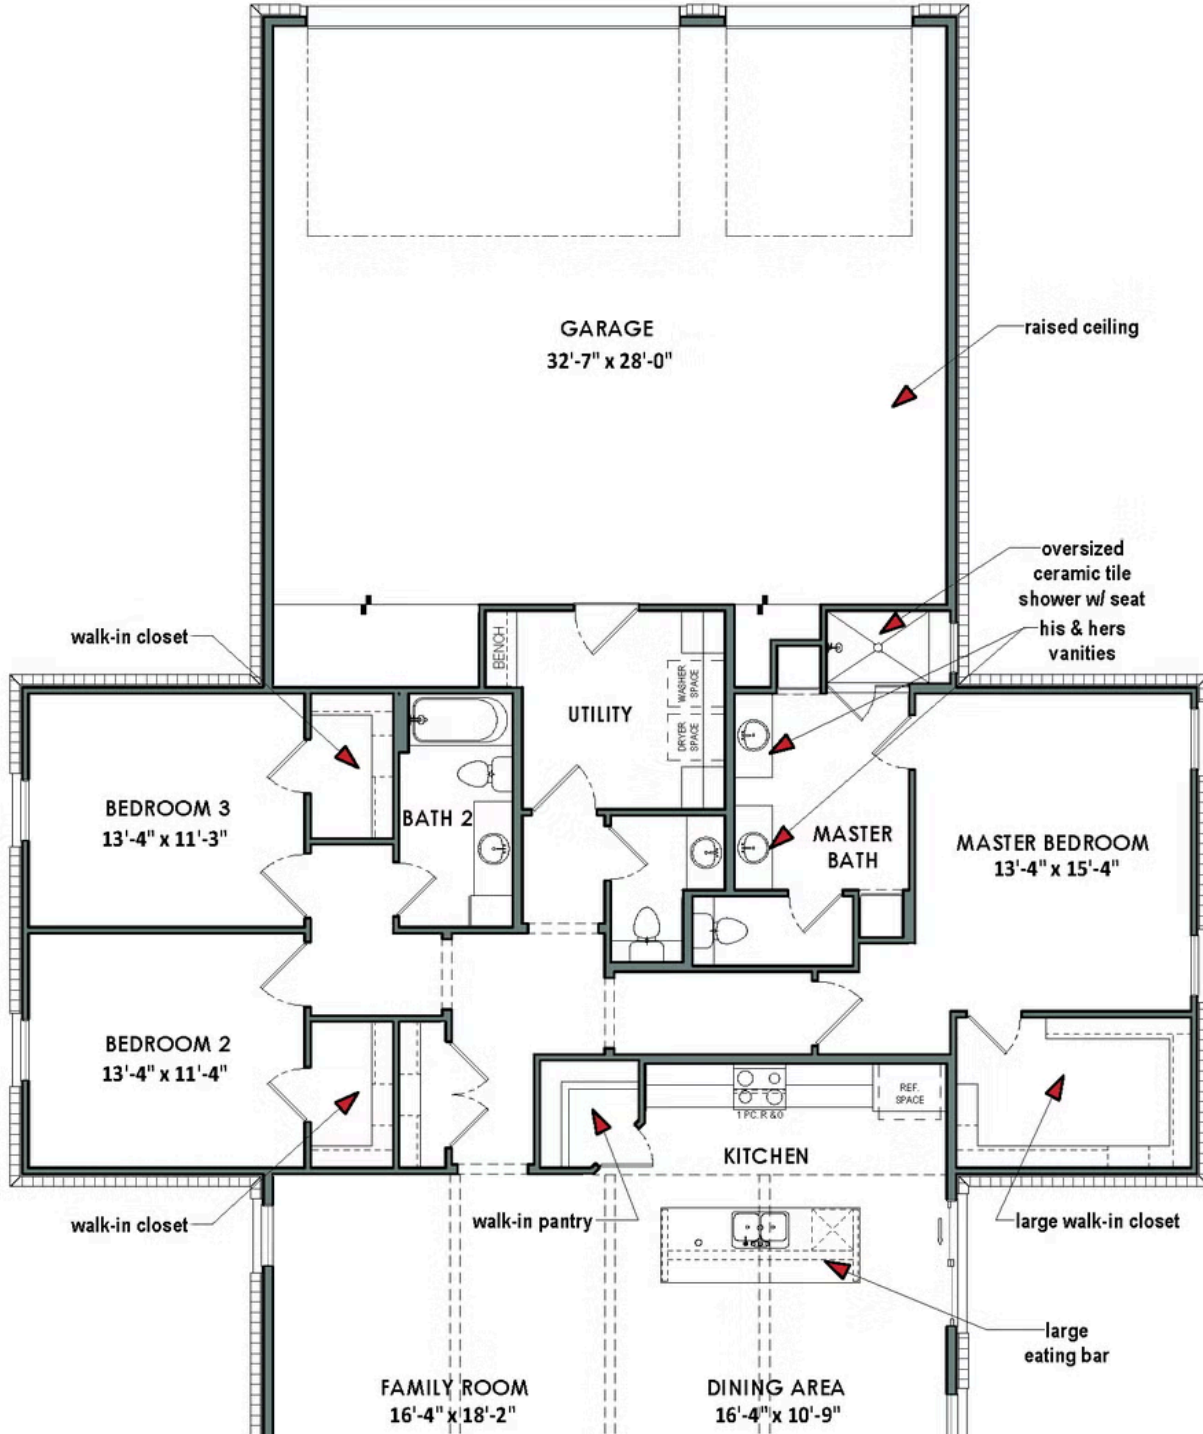

Floor Plan - Elevation A | The Ranger

CONTACT US None

WWW.TILSONHOMES.COM

cathedral ceiling

cathedral ceiling

COVERED PORCH

EQUAL OPPORTUNITY