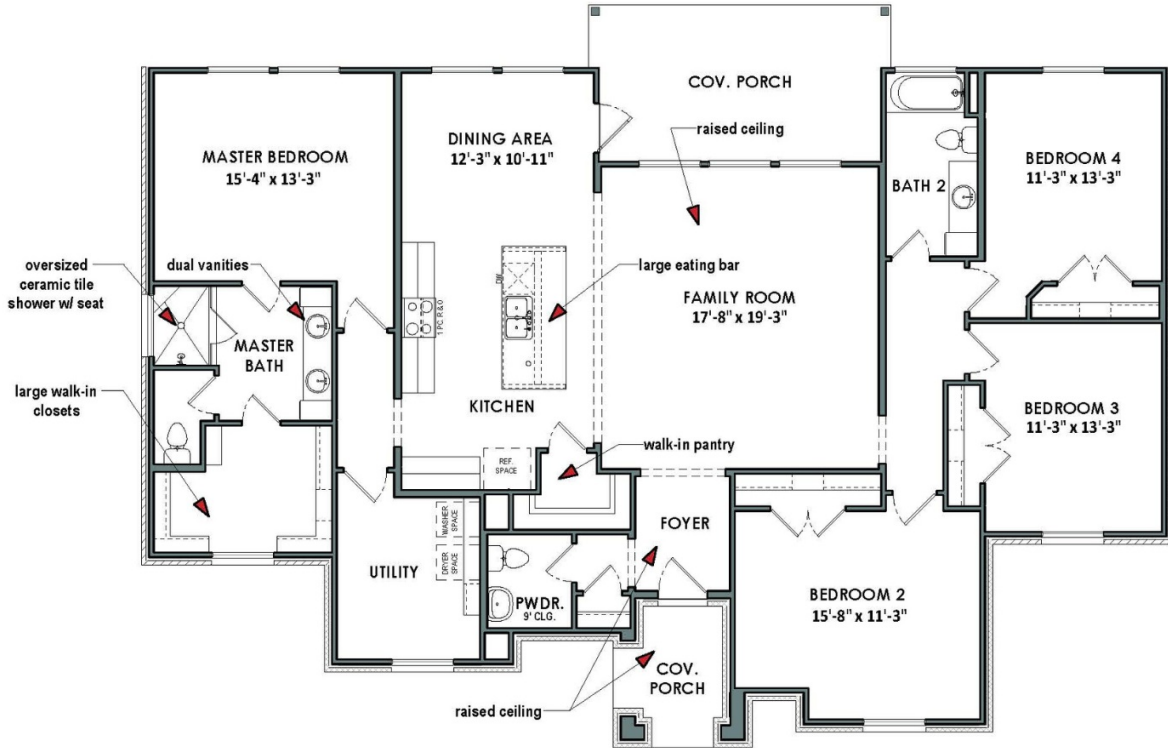

Story

**None**

Garage

The 4 bedroom, 2.5 bathroom Cisco is the perfect place to call home. With a raised ceiling in the family room and foyer, this home feels open and spacious. The large kitchen island with an eating bar and walk-in pantry provides plenty of space for cooking and storing food. The master bath features an oversized walk-in shower, dual vanities, and a large walk-in closet. The split bedroom design gives everyone privacy in their own space.

Elevation A | The Cisco

Elevation B | The Cisco

Elevation C | The Cisco

Elevation D | The Cisco

CONTACT US

[WWW.TILSONHOMES.COM](http://WWW.TILSONHOMES.COM)

*Tilson continuously improves home designs and reserves the right to modify home features and specifications without notice or obligation. Square footage is approximate and includes overall dimensions. Renderings are drawn to be substantially correct. Tilson standard features may vary by home design and/or location. Contact a Tilson Sales Associate for details. Current information as Feb. 17, 2025, 12:34 p.m.*

## Floor Plan | Elevation E | Cisco

CONTACT US

[WWW.TILSONHOMES.COM](http://WWW.TILSONHOMES.COM)

*Tilson continuously improves home designs and reserves the right to modify home features and specifications without notice or obligation. Square footage is approximate and includes overall dimensions. Renderings are drawn to be substantially correct. Tilson standard features may vary by home design and/or location. Contact a Tilson Sales Associate for details. Current information as Feb. 17, 2025, 12:34 p.m.*