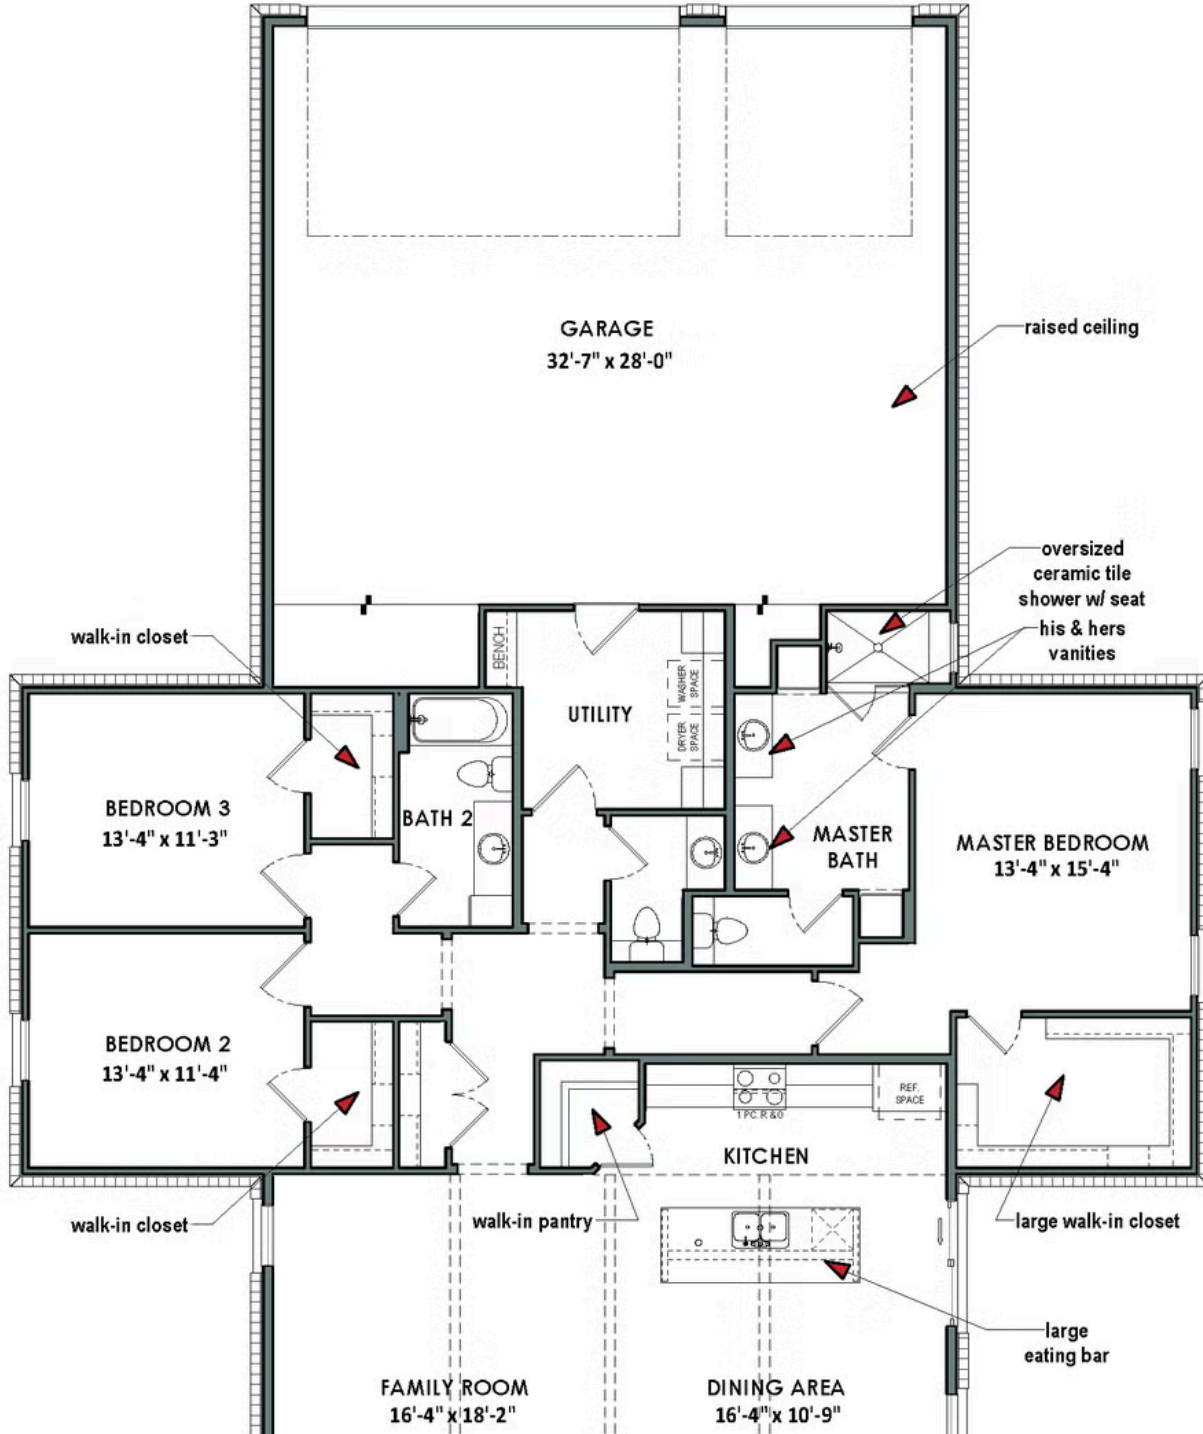

Garage

The Ranger is a beautiful barndominium-style home that boasts a spacious and well-thought-out floor plan. With three bedrooms, each equipped with their own walk-in closet, this home is perfect for large families or those who frequently entertain guests. This split floor plan provides maximum privacy and comfort, with each room having easy access to one of the two-and-a-half bathrooms. The family room and dining area feature stunning rough sawn wood beams. The kitchen is well-equipped with a spacious walk-in pantry, allowing ample storage space for all your cooking essentials. The attached 3 car garage has raised ceilings, ensuring that all your vehicles and equipment fit comfortably.

**CONTACT US** None

**WWW.TILSONHOMES.COM**

*Tilson continuously improves home designs and reserves the right to modify home features and specifications without notice or obligation. Square footage is approximate and includes overall dimensions. Renderings are drawn to be substantially correct. Tilson standard features may vary by home design and/or location. Contact a Tilson Sales Associate for details.  
Current information as April 7, 2025, 10:57 a.m.*

**Floor Plan - Elevation A | The Ranger**

**CONTACT US** None

**WWW.TILSONHOMES.COM**

cathedral ceiling

cathedral ceiling

COVERED PORCH

EQUAL OPPORTUNITY