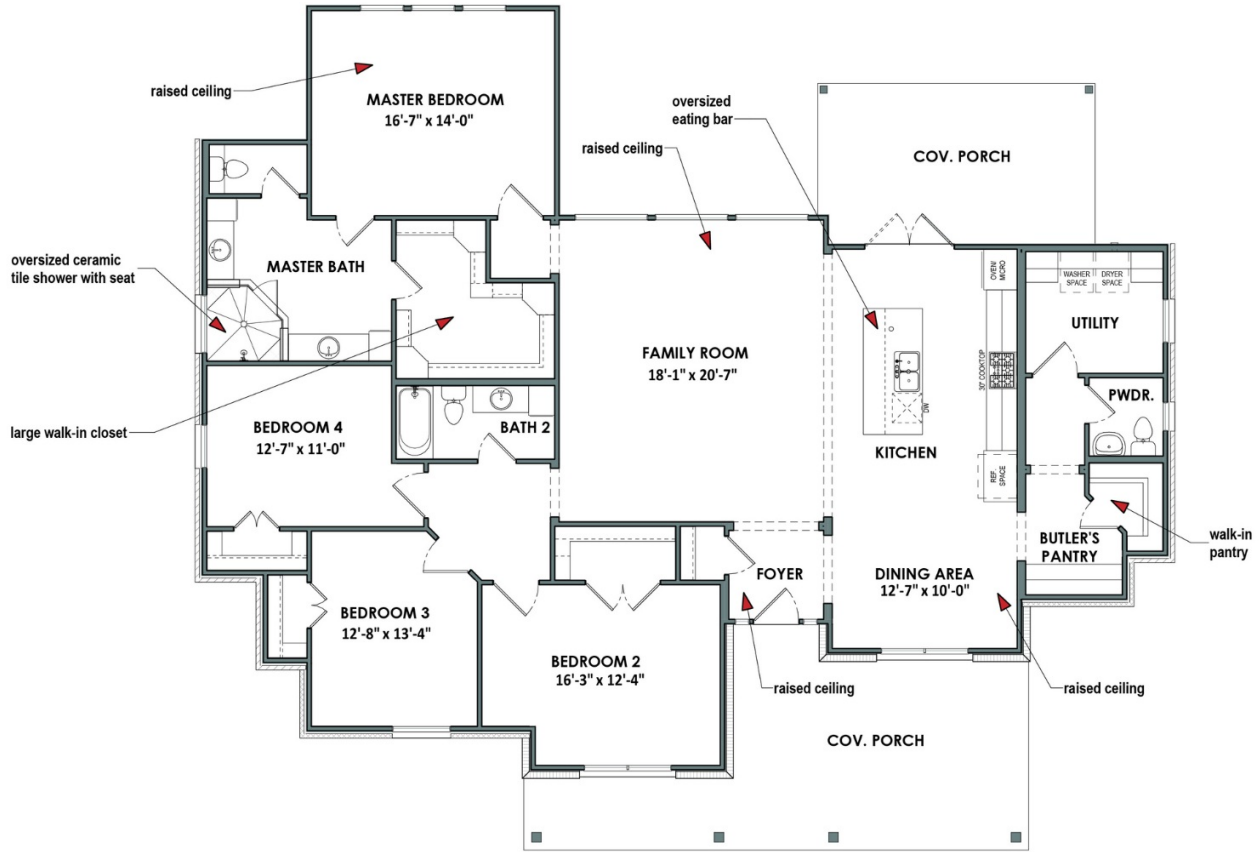

Floor Plan | Elevation D | The Fayetteville

CONTACT US

WWW.TILSONHOMES.COM