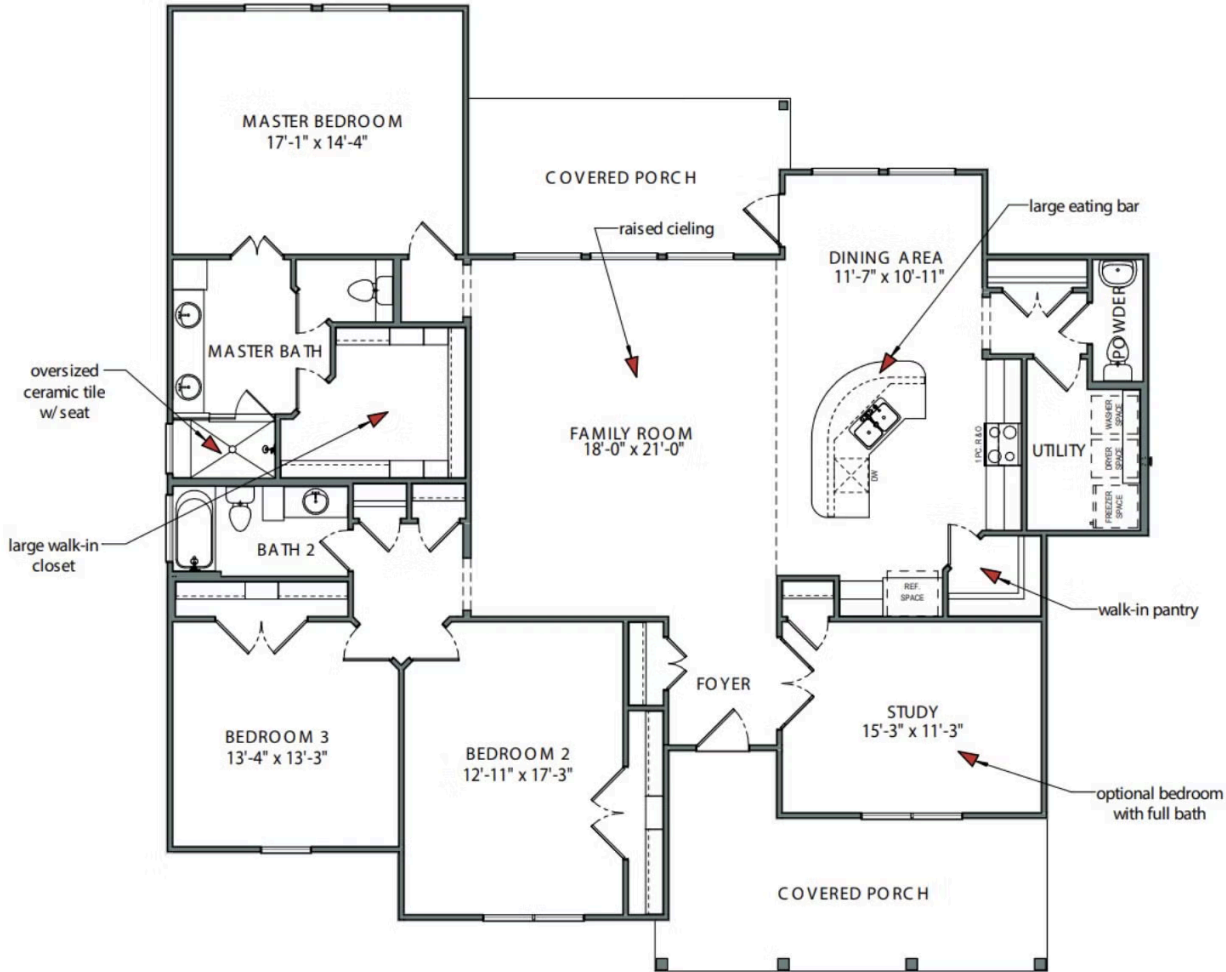

Story

The Canyon is an elegant and spacious home. A large kitchen with a curved island and eating bar overlooks the adjacent family room and dining room, keeping the space bright and open. Branching off from the dining room is a secluded utility room with space for a chest freezer, as well as a small powder room, perfect for guests. Three bedrooms occupy the other side of the home, with separate entries accessible from the family room. The master suite is at the rear, featuring an oversize shower and grand walk-in closet. Two bedrooms and a full bathroom make up the other living quarters toward the front. Use the study near the entrance as an entertainment room or an office. The Canyon model at our [Bryan Design Center](#) showcases several custom options including the upstairs bonus space, attached two-car garage, jack and jill bathroom, and alternate kitchen.

**CONTACT US** None

**WWW.TILSONHOMES.COM**

*Tilson continuously improves home designs and reserves the right to modify home features and specifications without notice or obligation. Square footage is approximate and includes overall dimensions. Renderings are drawn to be substantially correct. Tilson standard features may vary by home design and/or location. Contact a Tilson Sales Associate for details. Current information as Feb. 27, 2025, 3:50 p.m.*

Elevation B | The Canyon

Elevation C | The Canyon

Elevation D | The Canyon

Elevation A | The Canyon

**CONTACT US** None

**WWW.TILSONHOMES.COM**

*Tilson continuously improves home designs and reserves the right to modify home features and specifications without notice or obligation. Square footage is approximate and includes overall dimensions. Renderings are drawn to be substantially correct. Tilson standard features may vary by home design and/or location. Contact a Tilson Sales Associate for details. Current information as Feb. 27, 2025, 3:50 p.m.*

Floor Plan | Elevation C | The Canyon

CONTACT US None

WWW.TILSONHOMES.COM