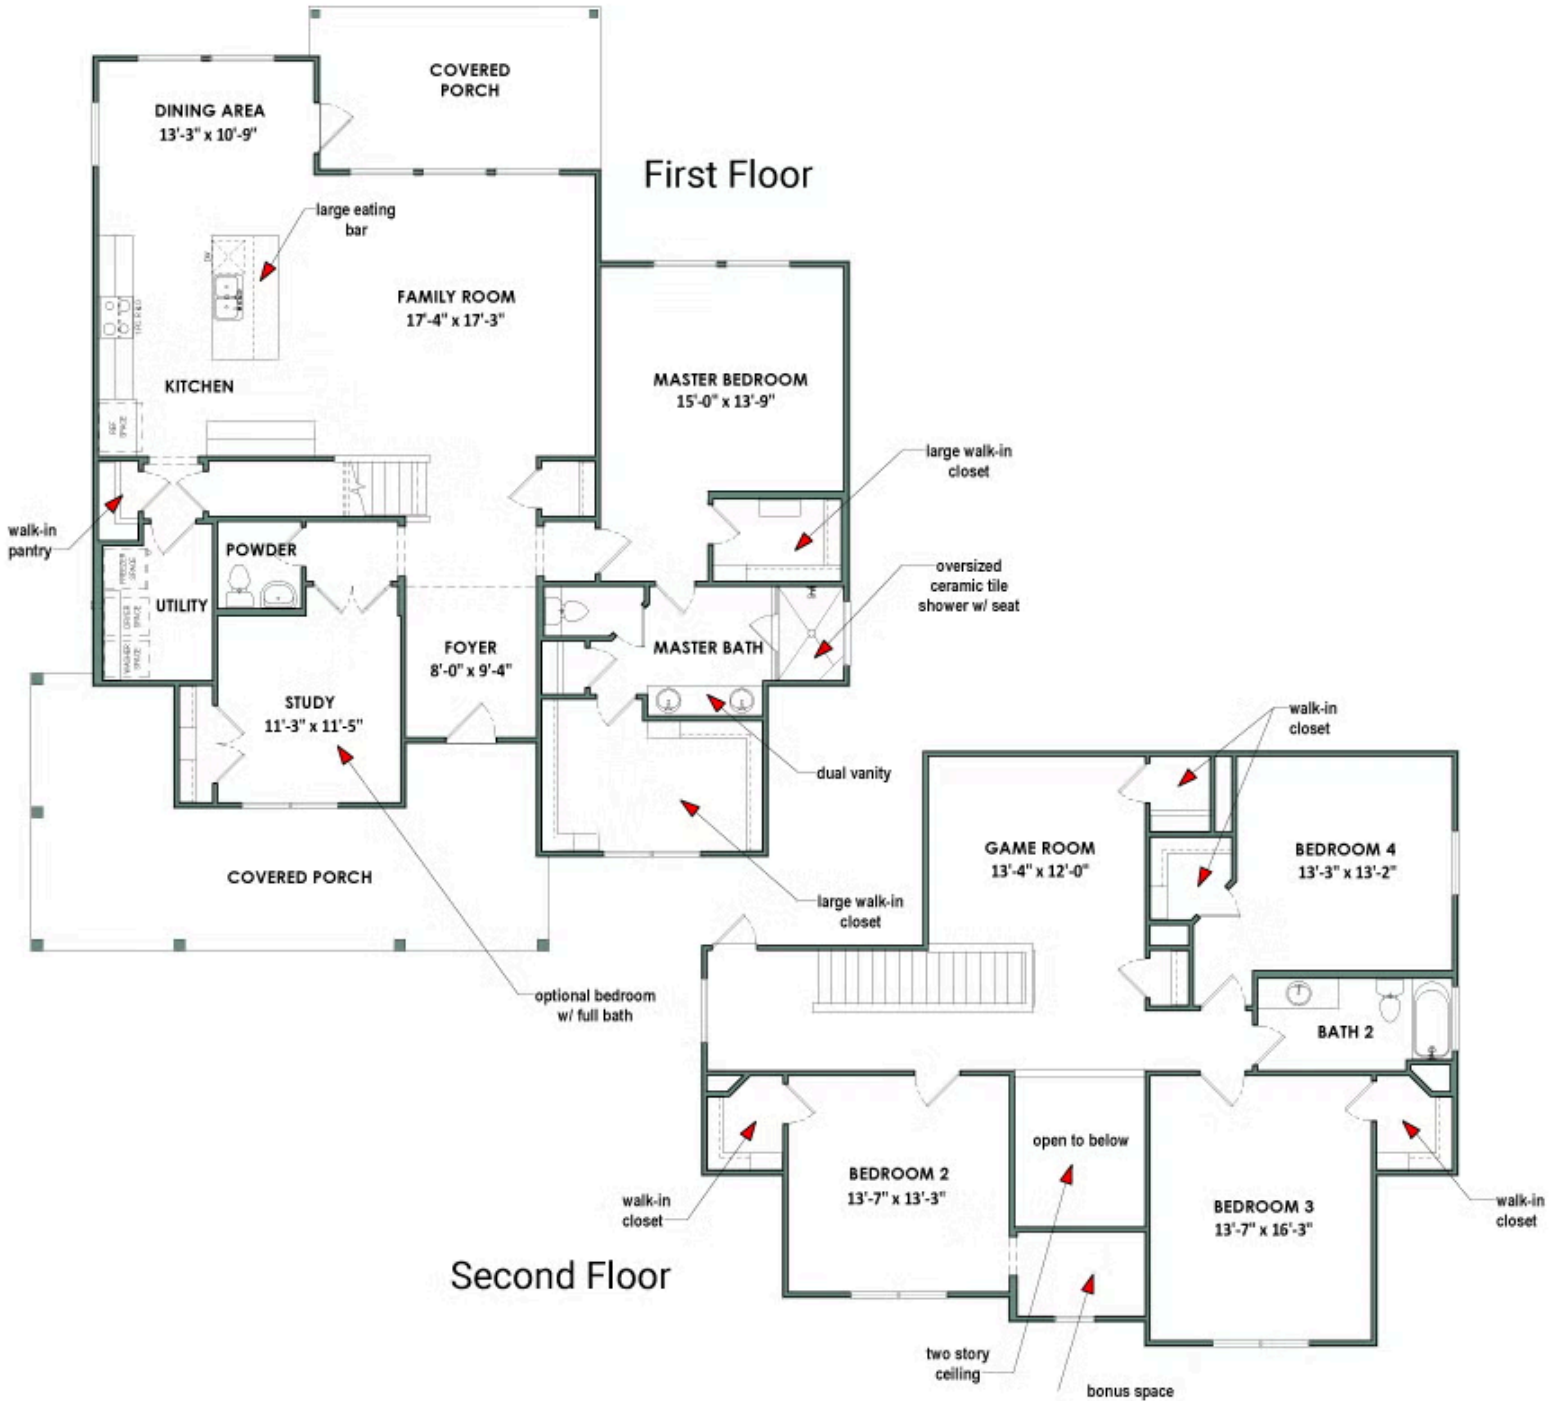

Story

The Granbury is a spacious two-story design, ideal for large families. As you enter through the front door and move through the foyer, you'll find the master suite situated privately on one side of the house. On the opposite side, the expansive family room seamlessly connects to the kitchen and dining area. Additionally, there is a dedicated study space that can be converted into a guest room. Upstairs, you'll discover three more bedrooms, another full bathroom, and an open game room area.

Elevation A | The Granbury

Elevation B | The Granbury

Elevation C | The Granbury

Elevation D | The Granbury

Elevation E | The Granbury

CONTACT US

WWW.TILSONHOMES.COM

Tilson continuously improves home designs and reserves the right to modify home features and specifications without notice or obligation. Square footage is approximate and includes overall dimensions. Renderings are drawn to be substantially correct. Tilson standard features may vary by home design and/or location. Contact a Tilson Sales Associate for details. Current information as April 7, 2025, 11:21 a.m.

Floor Plan | Elevation C | The Granbury

CONTACT US

WWW.TILSONHOMES.COM

Tilson continuously improves home designs and reserves the right to modify home features and specifications without notice or obligation. Square footage is approximate and includes overall dimensions. Renderings are drawn to be substantially correct. Tilson standard features may vary by home design and/or location. Contact a Tilson Sales Associate for details. Current information as April 7, 2025, 11:21 a.m.