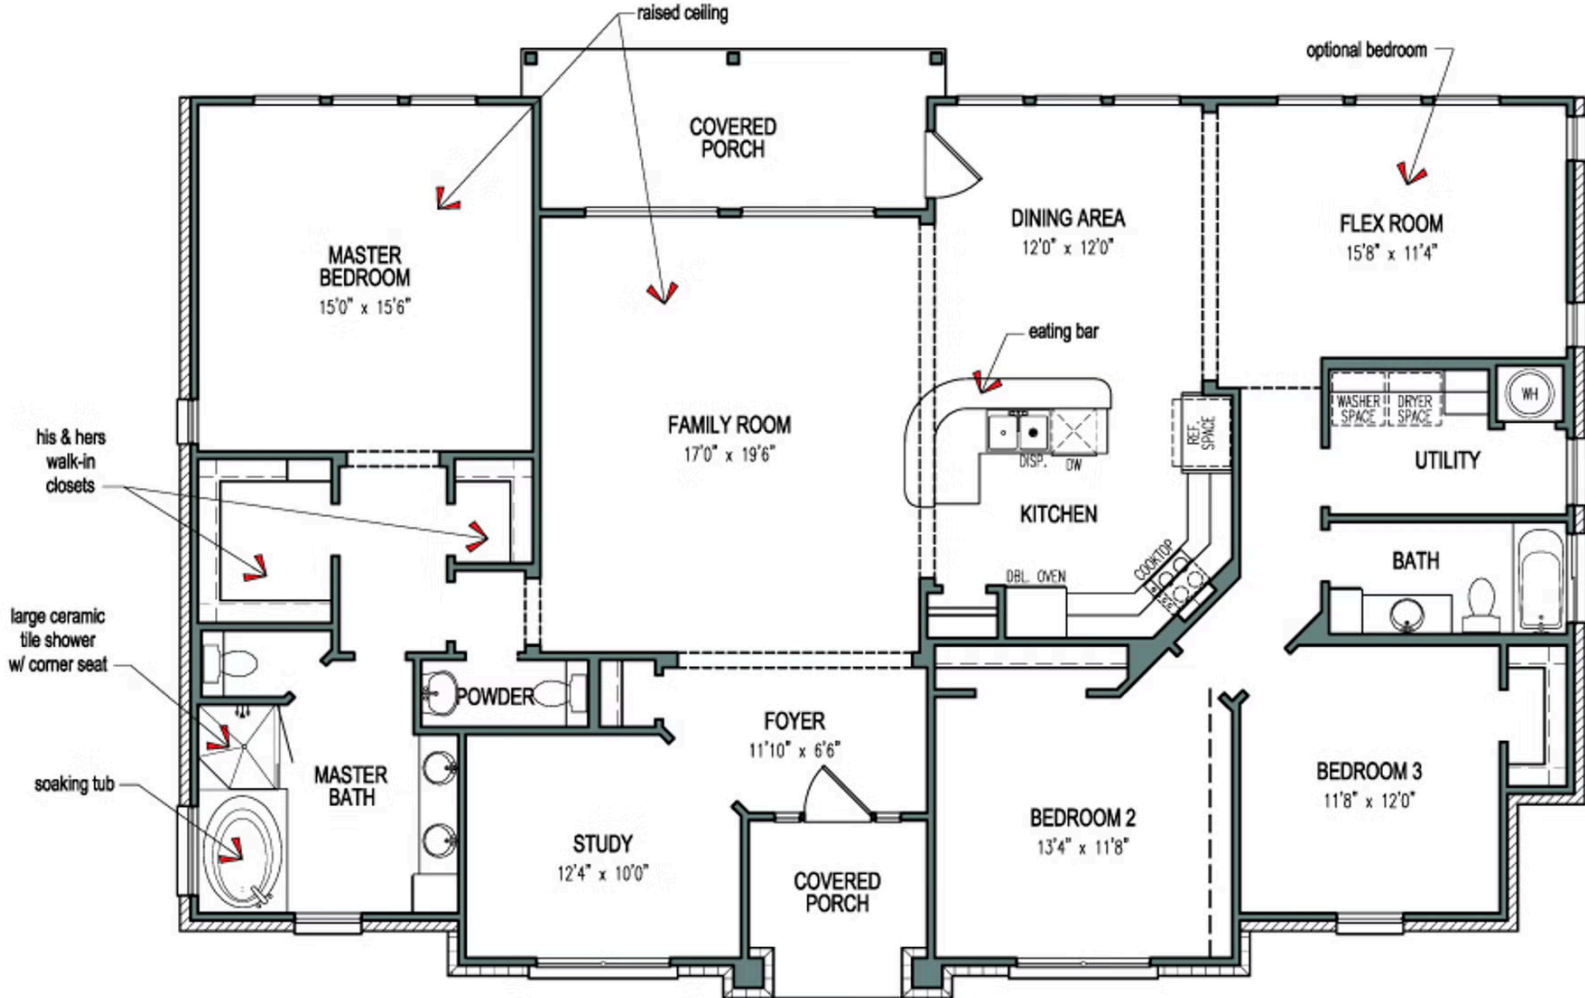

Story

Light fills the open and airy spaces of the Magnolia. The front entrance opens into a spacious foyer, with a study and closet conveniently located to the left. Straight ahead, the large family room seamlessly connects to the kitchen and dining area, alongside an open flex room that can be used as an entertainment space, lounge, or anything you envision. A hallway extends from the flex room, leading to two bedrooms, a full bathroom, and the utility room. On the opposite side of the layout, the master suite offers two walk-in closets, a powder room, a large seated shower, and a soaking tub.

MAGNOLIA

Lampasas County, TX

TILSON
CUSTOM HOME BUILDERS

Elevation B | The Magnolia

CONTACT US

WWW.TILSONHOMES.COM

*Tilson continuously improves home designs and reserves the right to modify home features and specifications without notice or obligation. Square footage is approximate and includes overall dimensions. Renderings are drawn to be substantially correct. Tilson standard features may vary by home design and/or location. Contact a Tilson Sales Associate for details.
Current information as April 7, 2025, 11:08 a.m.*

Floorplan - The Magnolia

CONTACT US

WWW.TILSONHOMES.COM

Tilson continuously improves home designs and reserves the right to modify home features and specifications without notice or obligation. Square footage is approximate and includes overall dimensions. Renderings are drawn to be substantially correct. Tilson standard features may vary by home design and/or location. Contact a Tilson Sales Associate for details. Current information as April 7, 2025, 11:08 a.m.