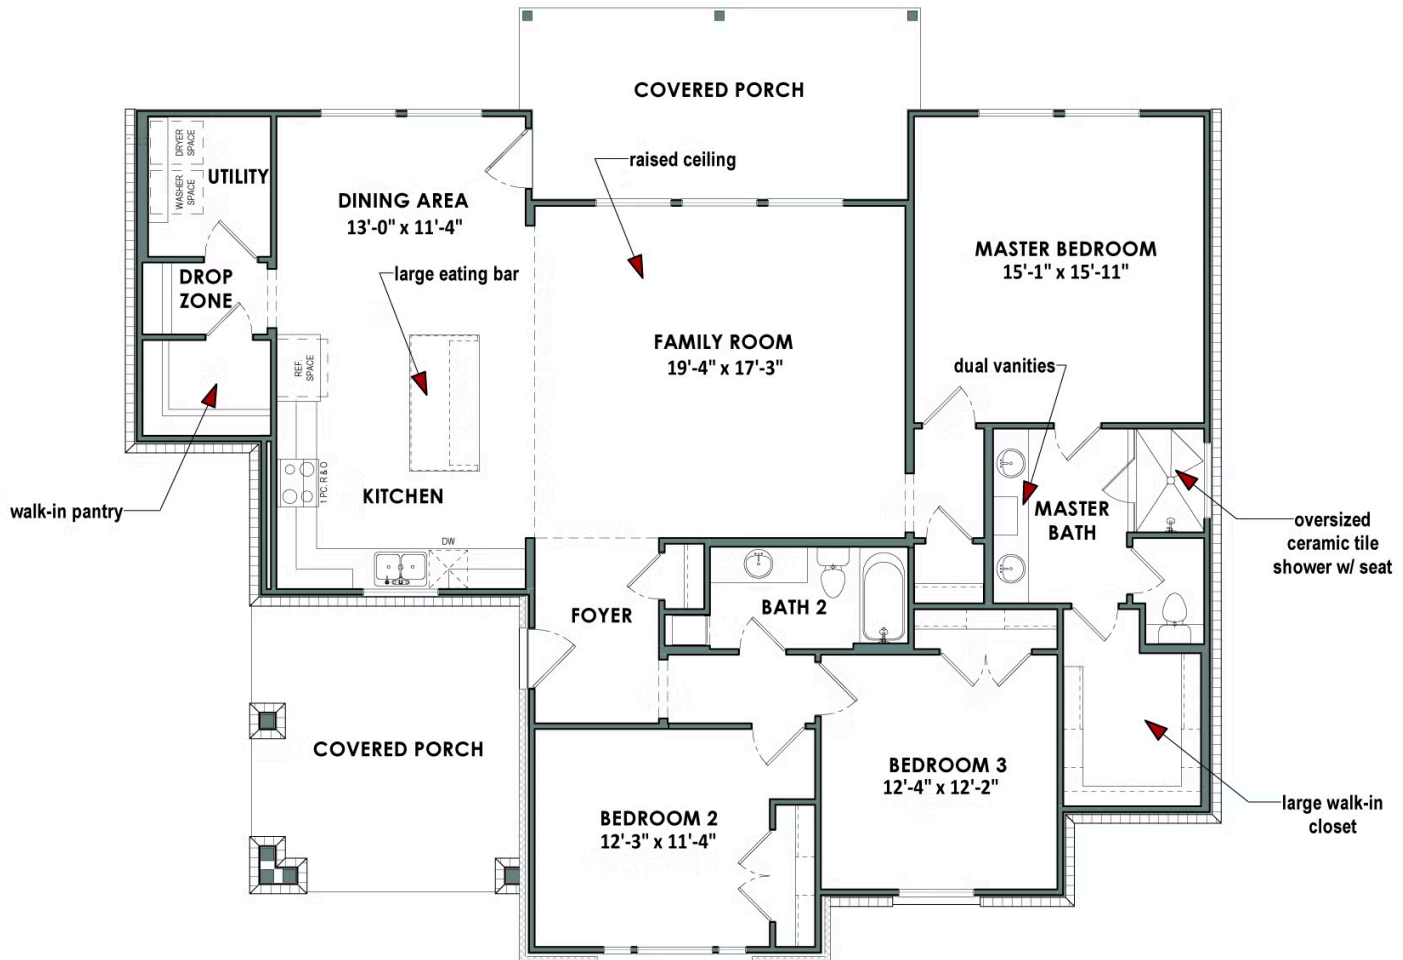

FROM \$345,800

1,812

Sq.Ft.

3

Bedrooms

2.0

Bathrooms

The Arlington home offers a modern and spacious design perfect for growing families. The expansive family room boasts raised ceilings, sunlight-filled windows, and an open concept to the kitchen's large eating bar for easy entertaining. Near the dining area is a convenient utility room and drop zone plus plenty of storage in the walk-in pantry. Thoughtfully placed on one end is an elegant master suite complete with dual vanities, oversized ceramic tile shower, and ample closet space. Two additional bedrooms share their own full bathroom.

Elevation C | The Arlington

Elevation B | The Arlington

Elevation A | The Arlington

Elevation D | The Arlington

CONTACT US

WWW.TILSONHOMES.COM

Tilson continuously improves home designs and reserves the right to modify home features and specifications without notice or obligation. Square footage is approximate and includes overall dimensions. Renderings are drawn to be substantially correct. Tilson standard features may vary by home design and/or location. Contact a Tilson Sales Associate for details. Current information as Jan. 5, 2026, 9:52 a.m.

Floorplan | Elevation D | The Arlington

CONTACT US

WWW.TILSONHOMES.COM

Tilson continuously improves home designs and reserves the right to modify home features and specifications without notice or obligation. Square footage is approximate and includes overall dimensions. Renderings are drawn to be substantially correct. Tilson standard features may vary by home design and/or location. Contact a Tilson Sales Associate for details. Current information as Jan. 5, 2026, 9:52 a.m.