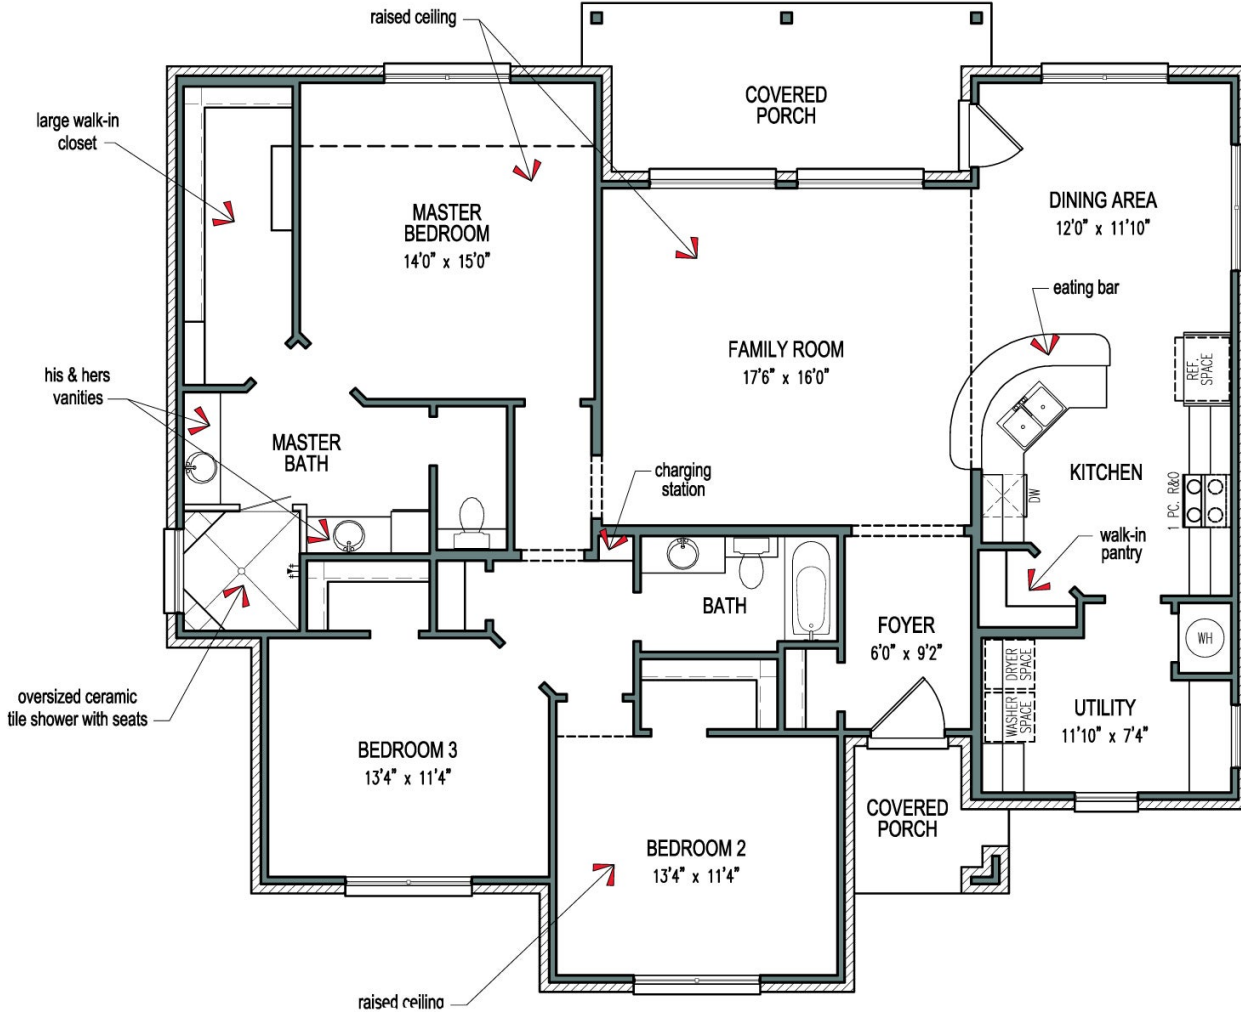

Story

**0**

Garage

The Crockett features a large gathering area with an open design. The kitchen overlooks the family room and dining room with a large, curved eating bar, keeping the space open and bright. Adjacent to the kitchen is a secluded utility room with counter space for sewing or folding laundry. Floor-to-ceiling windows light up the living room and dining room, giving a view of the spacious covered porch at the rear of the home. Two regular bedrooms with walk-in closets, a full bath, and a master suite branch off from the family room, keeping living quarters connected but private. The master suite includes a larger walk-in closet attached to the spacious bathroom, which consists of two separated vanities, an enclosed toilet, and an over-sized walk-in shower with seating.

*Tilson continuously improves home designs and reserves the right to modify home features and specifications without notice or obligation. Square footage is approximate and includes overall dimensions. Renderings are drawn to be substantially correct. Tilson standard features may vary by home design and/or location. Contact a Tilson Sales Associate for details. Current information as July 7, 2023, 2:41 p.m.*

**Floorplan - The Crockett**

**CONTACT US**

**WWW.TILSONHOMES.COM**

*Tilson continuously improves home designs and reserves the right to modify home features and specifications without notice or obligation. Square footage is approximate and includes overall dimensions. Renderings are drawn to be substantially correct. Tilson standard features may vary by home design and/or location. Contact a Tilson Sales Associate for details. Current information as July 7, 2023, 2:41 p.m.*