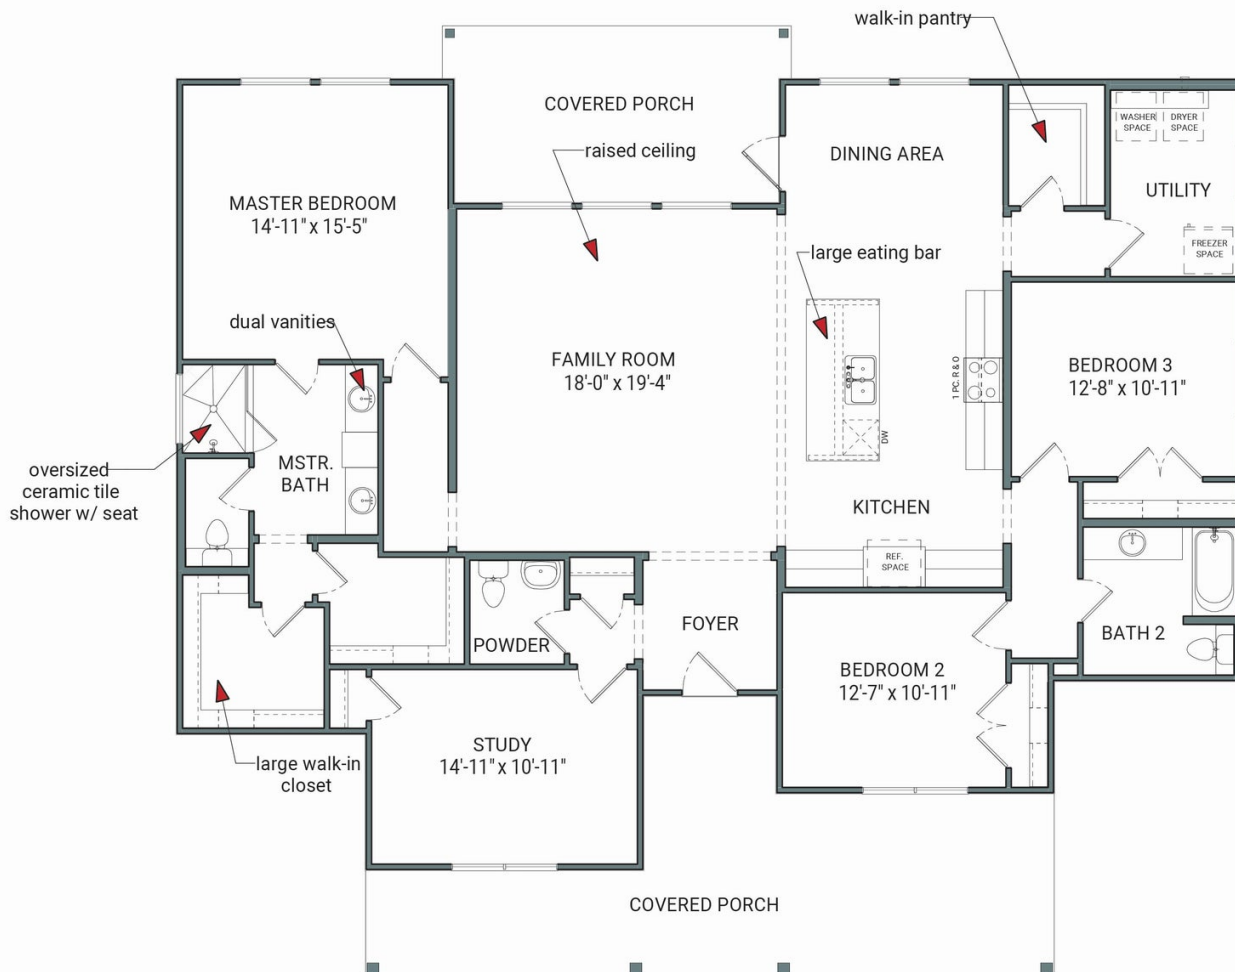

Story

None

Garage

The Brazoria Floor Plan is perfect for a spacious and well-thought-out living space. It offers three bedrooms, two full bathrooms, and a powder bathroom located conveniently off of the foyer. The master suite boasts dual vanities along with his and her closets. Additionally, there is a study, a walk-in pantry, and a large utility room. This floor plan blends practicality with spaciousness making it perfect for anyone wanting to combine comfort with convenience.

WWW.TILSONHOMES.COM

Tilson continuously improves home designs and reserves the right to modify home features and specifications without notice or obligation. Square footage is approximate and includes overall dimensions. Renderings are drawn to be substantially correct. Tilson standard features may vary by home design and/or location. Contact a Tilson Sales Associate for details. Current information as June 7, 2023, 9:30 a.m.

Brazoria C | Floor Plan

CONTACT US

WWW.TILSONHOMES.COM

Tilson continuously improves home designs and reserves the right to modify home features and specifications without notice or obligation. Square footage is approximate and includes overall dimensions. Renderings are drawn to be substantially correct. Tilson standard features may vary by home design and/or location. Contact a Tilson Sales Associate for details. Current information as June 7, 2023, 9:30 a.m.