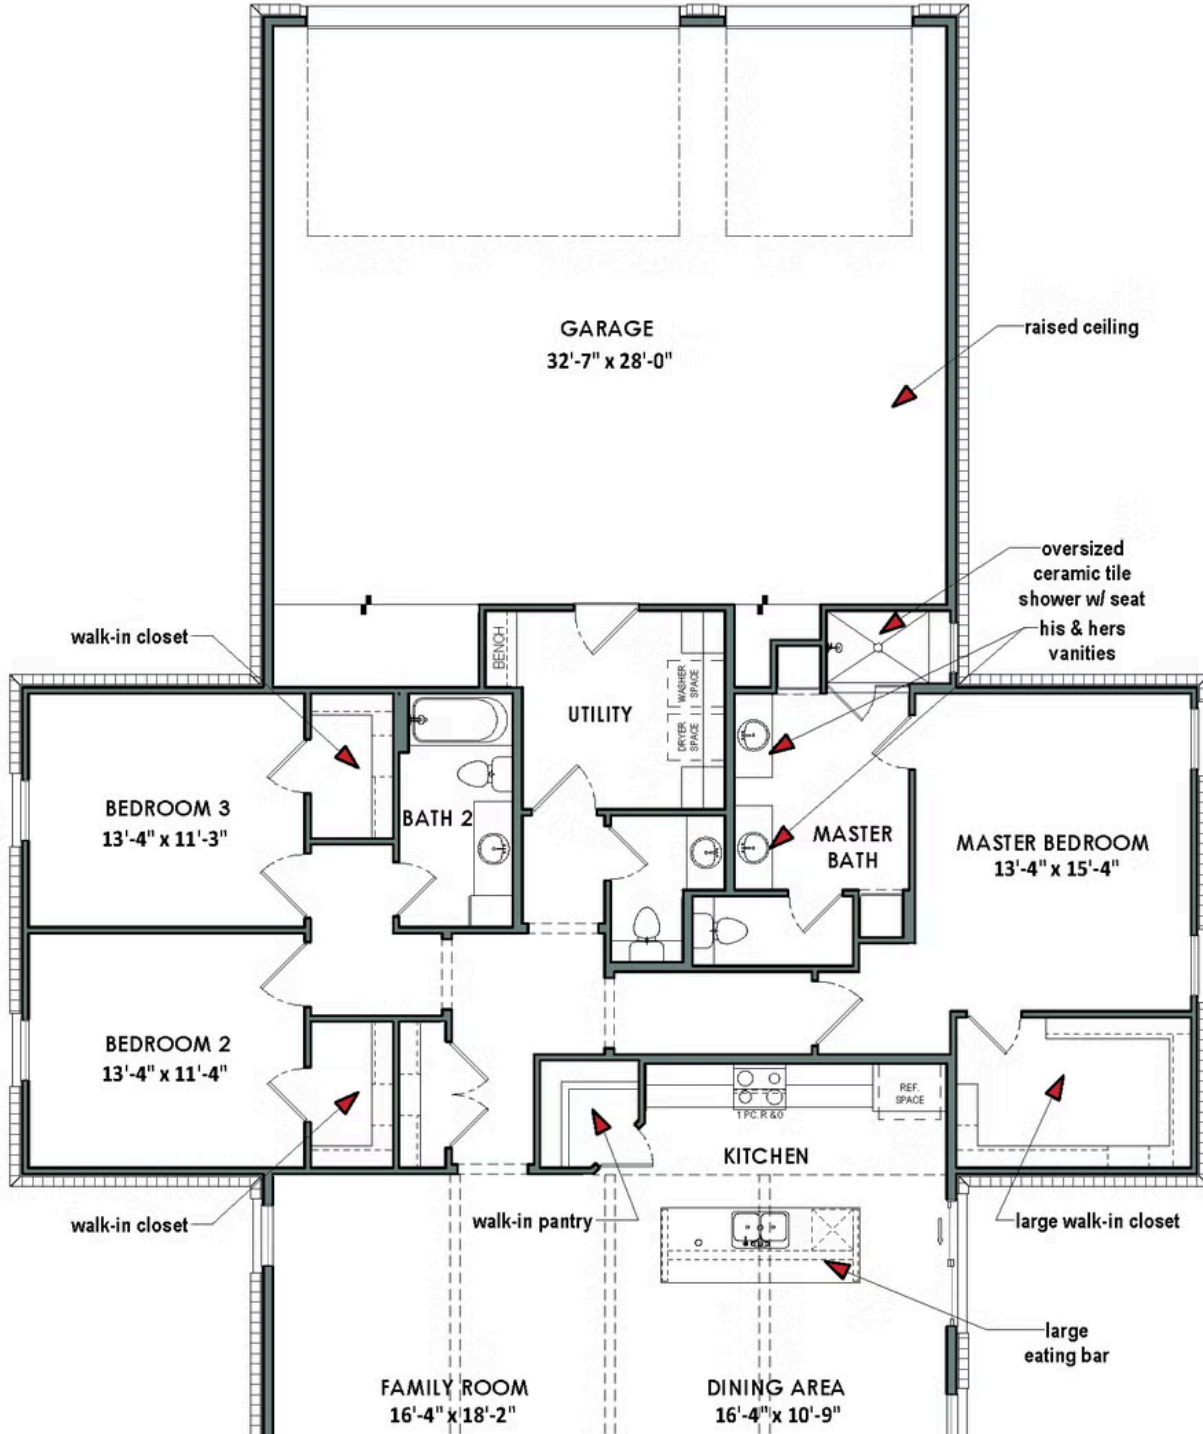

Garage

The Ranger is a beautiful barndominium-style home that boasts a spacious and well-thought-out floor plan. With three bedrooms, each equipped with their own walk-in closet, this home is perfect for large families or those who frequently entertain guests. This split floor plan provides maximum privacy and comfort, with each room having easy access to one of the two-and-a-half bathrooms. The family room and dining area feature stunning rough sawn wood beams. The kitchen is well-equipped with a spacious walk-in pantry, allowing ample storage space for all your cooking essentials. The attached 3 car garage has raised ceilings, ensuring that all your vehicles and equipment fit comfortably.

**CONTACT US** None

**WWW.TILSONHOMES.COM**

*Tilson continuously improves home designs and reserves the right to modify home features and specifications without notice or obligation. Square footage is approximate and includes overall dimensions. Renderings are drawn to be substantially correct. Tilson standard features may vary by home design and/or location. Contact a Tilson Sales Associate for details.  
Current information as Jan. 5, 2026, 9:50 a.m.*

## Floor Plan - Elevation A | The Ranger

CONTACT US None

[WWW.TILSONHOMES.COM](http://WWW.TILSONHOMES.COM)

cathedral ceiling

cathedral ceiling

COVERED PORCH

EQUAL OPPORTUNITY