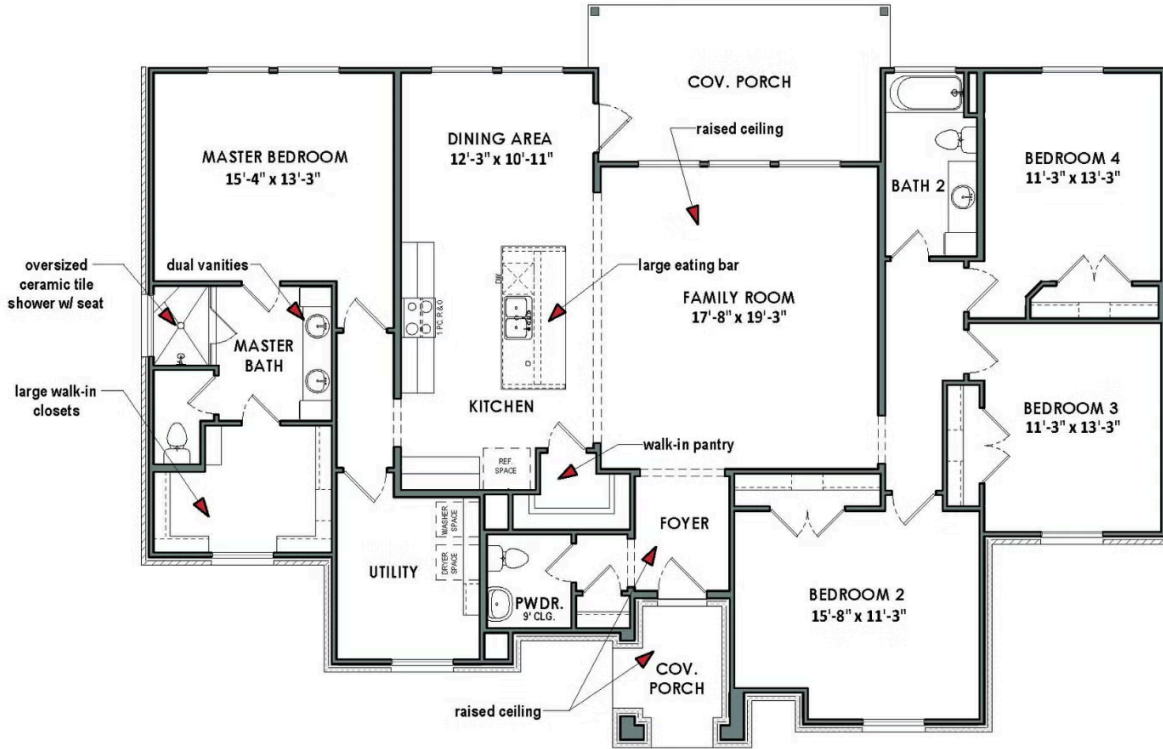

Story

The 4 bedroom, 2.5 bathroom Cisco is the perfect place to call home. With a raised ceiling in the family room and foyer, this home feels open and spacious. The large kitchen island with an eating bar and walk-in pantry provides plenty of space for cooking and storing food. The master bath features an oversized walk-in shower, dual vanities, and a large walk-in closet. The split bedroom design gives everyone privacy in their own space.

Elevation A | The Cisco

Elevation B | The Cisco

Elevation C | The Cisco

Elevation D | The Cisco

Floorplan - Elevation E | The Cisco

Elevation E | The Cisco

**CONTACT US** None

**WWW.TILSONHOMES.COM**

*Tilson continuously improves home designs and reserves the right to modify home features and specifications without notice or obligation. Square footage is approximate and includes overall dimensions. Renderings are drawn to be substantially correct. Tilson standard features may vary by home design and/or location. Contact a Tilson Sales Associate for details. Current information as Feb. 25, 2025, 5:04 p.m.*

Floor Plan | Elevation E | Cisco

CONTACT US None

WWW.TILSONHOMES.COM

Tilson continuously improves home designs and reserves the right to modify home features and specifications without notice or obligation. Square footage is approximate and includes overall dimensions. Renderings are drawn to be substantially correct. Tilson standard features may vary by home design and/or location. Contact a Tilson Sales Associate for details. Current information as Feb. 25, 2025, 5:04 p.m.