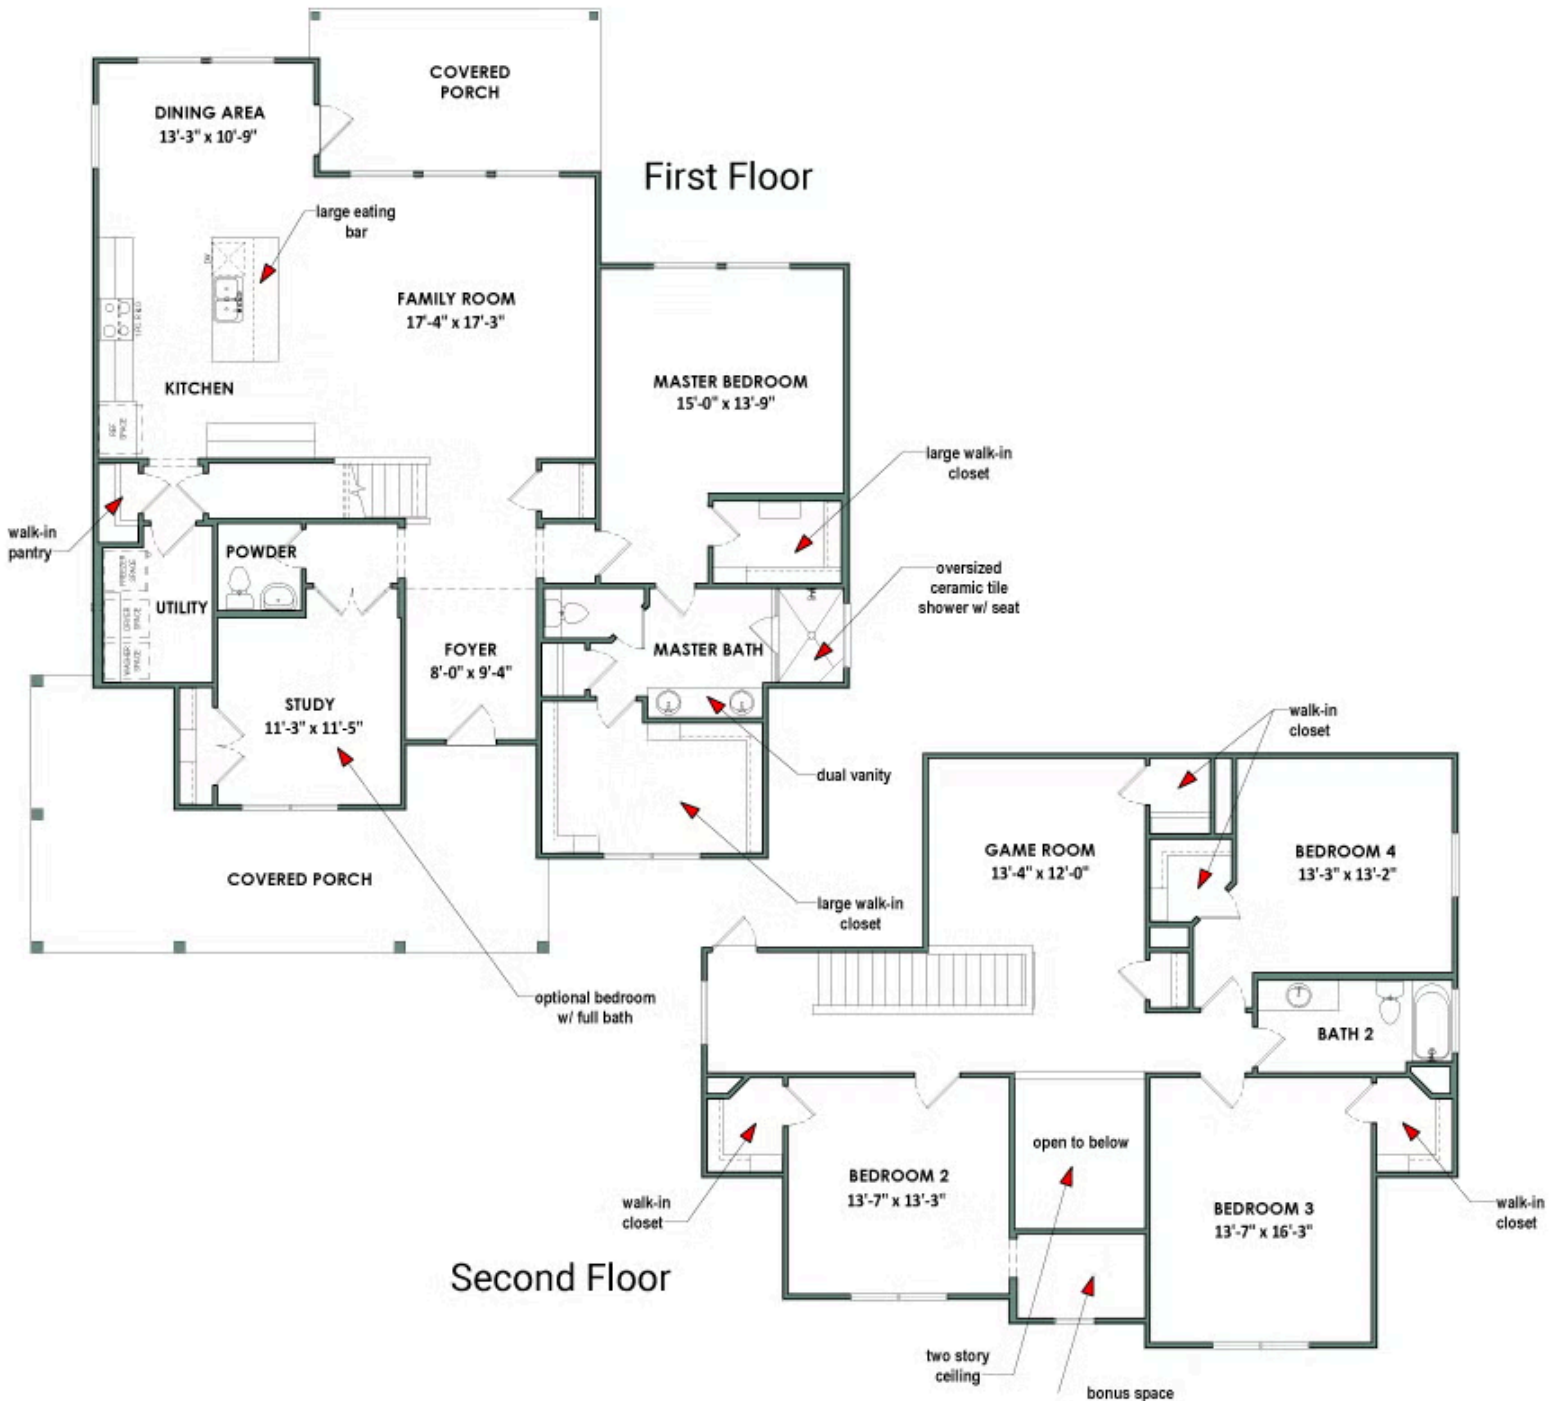

Story

The Granbury is a spacious two-story design, ideal for large families. As you enter through the front door and move through the foyer, you'll find the master suite situated privately on one side of the house. On the opposite side, the expansive family room seamlessly connects to the kitchen and dining area. Additionally, there is a dedicated study space that can be converted into a guest room. Upstairs, you'll discover three more bedrooms, another full bathroom, and an open game room area.

Elevation A | The Granbury

Elevation B | The Granbury

Elevation C | The Granbury

Elevation D | The Granbury

Elevation E | The Granbury

CONTACT US

WWW.TILSONHOMES.COM

Tilson continuously improves home designs and reserves the right to modify home features and specifications without notice or obligation. Square footage is approximate and includes overall dimensions. Renderings are drawn to be substantially correct. Tilson standard features may vary by home design and/or location. Contact a Tilson Sales Associate for details. Current information as April 7, 2025, 11:24 a.m.

Floor Plan | Elevation C | The Granbury

CONTACT US

WWW.TILSONHOMES.COM

Tilson continuously improves home designs and reserves the right to modify home features and specifications without notice or obligation. Square footage is approximate and includes overall dimensions. Renderings are drawn to be substantially correct. Tilson standard features may vary by home design and/or location. Contact a Tilson Sales Associate for details. Current information as April 7, 2025, 11:24 a.m.