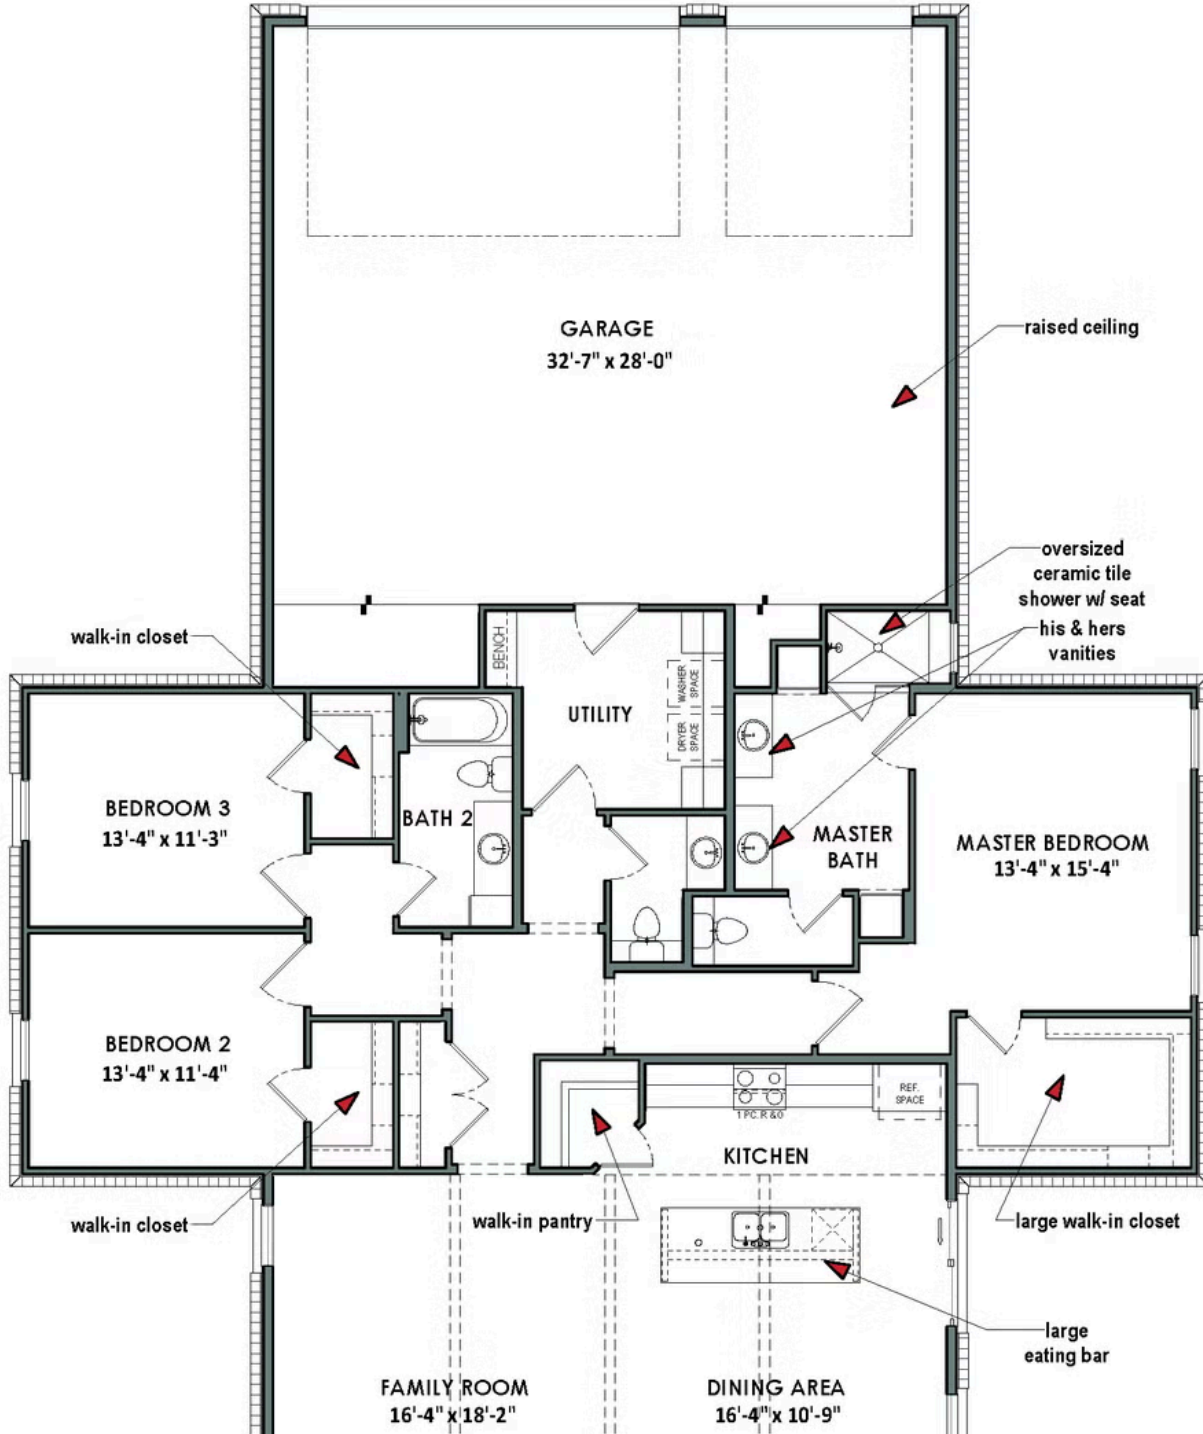

Garage

The Ranger is a beautiful barndominium-style home that boasts a spacious and well-thought-out floor plan. With three bedrooms, each equipped with their own walk-in closet, this home is perfect for large families or those who frequently entertain guests. This split floor plan provides maximum privacy and comfort, with each room having easy access to one of the two-and-a-half bathrooms. The family room and dining area feature stunning rough sawn wood beams. The kitchen is well-equipped with a spacious walk-in pantry, allowing ample storage space for all your cooking essentials. The attached 3 car garage has raised ceilings, ensuring that all your vehicles and equipment fit comfortably.

**CONTACT US** None

**WWW.TILSONHOMES.COM**

*Tilson continuously improves home designs and reserves the right to modify home features and specifications without notice or obligation. Square footage is approximate and includes overall dimensions. Renderings are drawn to be substantially correct. Tilson standard features may vary by home design and/or location. Contact a Tilson Sales Associate for details.  
Current information as April 7, 2025, 11:11 a.m.*

## Floor Plan - Elevation A | The Ranger

CONTACT US None

[WWW.TILSONHOMES.COM](http://WWW.TILSONHOMES.COM)

cathedral ceiling

cathedral ceiling

COVERED PORCH

EQUAL OPPORTUNITY