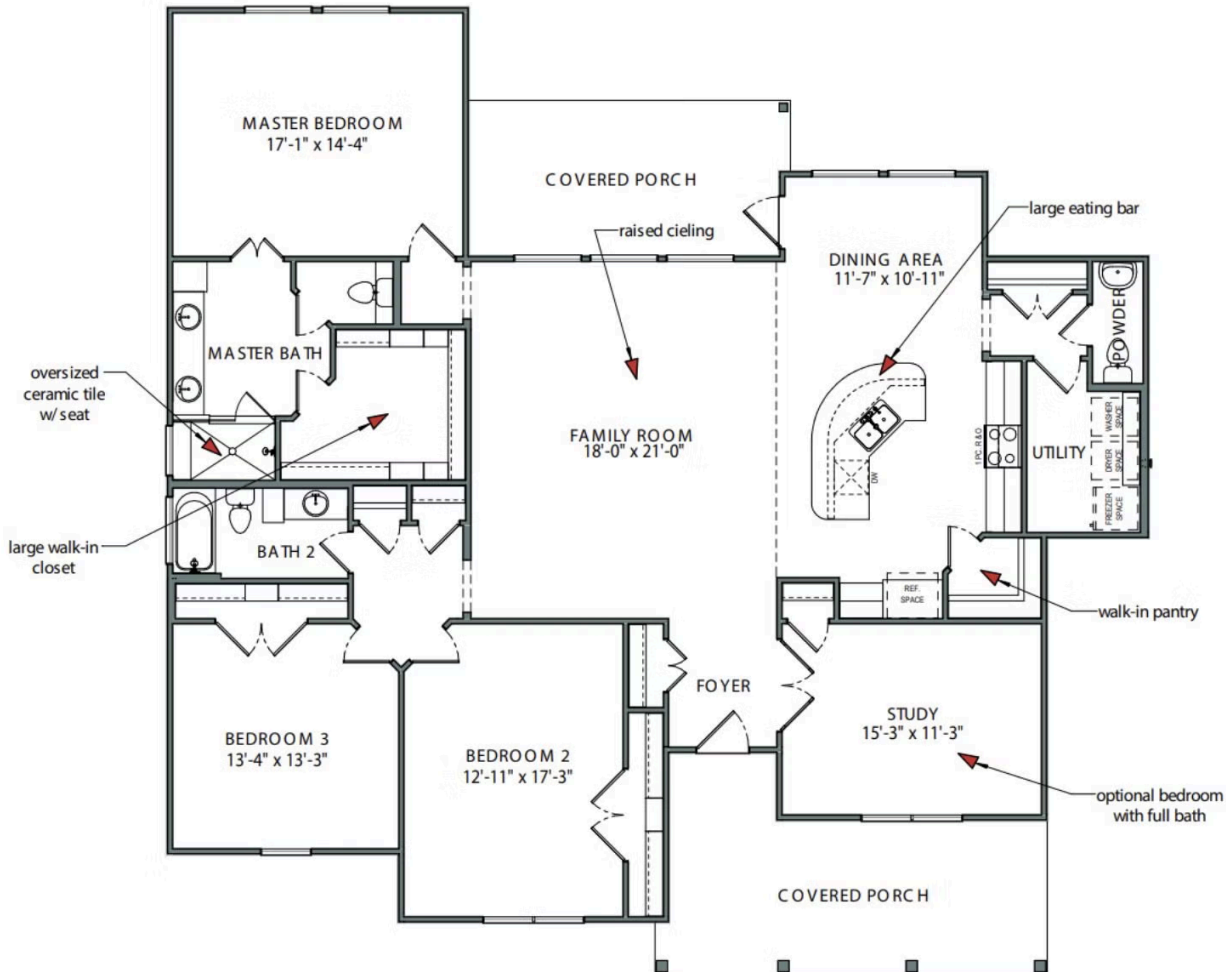

Story

The Canyon is an elegant and spacious home. A large kitchen with a curved island and eating bar overlooks the adjacent family room and dining room, keeping the space bright and open. Branching off from the dining room is a secluded utility room with space for a chest freezer, as well as a small powder room, perfect for guests. Three bedrooms occupy the other side of the home, with separate entries accessible from the family room. The master suite is at the rear, featuring an oversize shower and grand walk-in closet. Two bedrooms and a full bathroom make up the other living quarters toward the front. Use the study near the entrance as an entertainment room or an office. The Canyon model at our [Bryan Design Center](#) showcases several custom options including the upstairs bonus space, attached two-car garage, jack and jill bathroom, and alternate kitchen.

**CONTACT US** None

**WWW.TILSONHOMES.COM**

*Tilson continuously improves home designs and reserves the right to modify home features and specifications without notice or obligation. Square footage is approximate and includes overall dimensions. Renderings are drawn to be substantially correct. Tilson standard features may vary by home design and/or location. Contact a Tilson Sales Associate for details.  
Current information as Jan. 5, 2026, 9:45 a.m.*

Elevation B | The Canyon

Elevation C | The Canyon

Elevation D | The Canyon

Elevation A | The Canyon

**CONTACT US** None

**WWW.TILSONHOMES.COM**

*Tilson continuously improves home designs and reserves the right to modify home features and specifications without notice or obligation. Square footage is approximate and includes overall dimensions. Renderings are drawn to be substantially correct. Tilson standard features may vary by home design and/or location. Contact a Tilson Sales Associate for details. Current information as Jan. 5, 2026, 9:45 a.m.*

Floor Plan | Elevation C | The Canyon

CONTACT US None

WWW.TILSONHOMES.COM