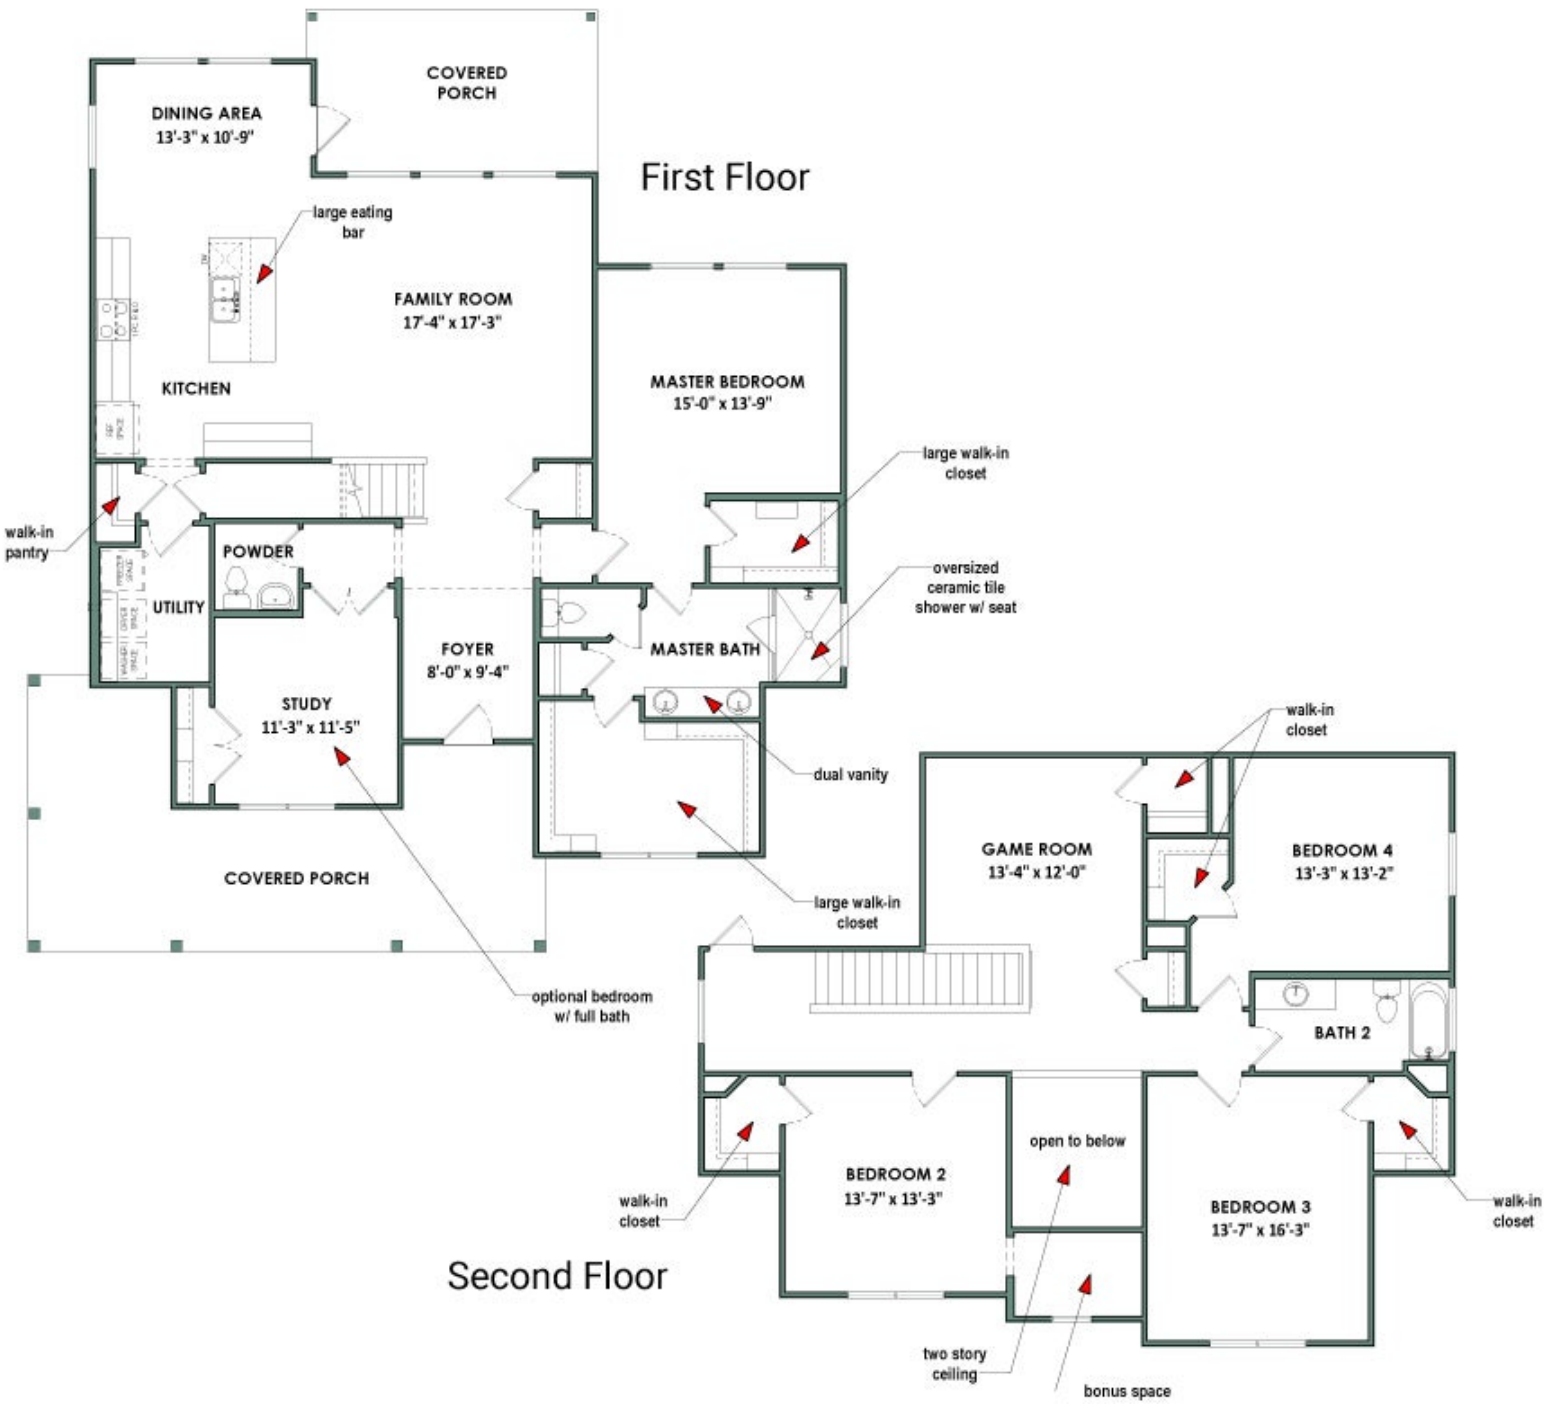

Story

None

Garage

The Granbury is a spacious 2-story design perfect for large families. As you walk through the front door and move through the foyer, the master suite sits alone on one side of the house. On the other side of the home, the large family room opens to the kitchen and dining area. There is also a dedicated space for a study which can be converted to a guest room. Upstairs, there are three more bedrooms, another full bathroom, and an open game room area.

Floor Plan | Elevation C | The Granbury

CONTACT US

WWW.TILSONHOMES.COM

Tilson continuously improves home designs and reserves the right to modify home features and specifications without notice or obligation. Square footage is approximate and includes overall dimensions. Renderings are drawn to be substantially correct. Tilson standard features may vary by home design and/or location. Contact a Tilson Sales Associate for details. Current information as June 7, 2023, 9:39 a.m.