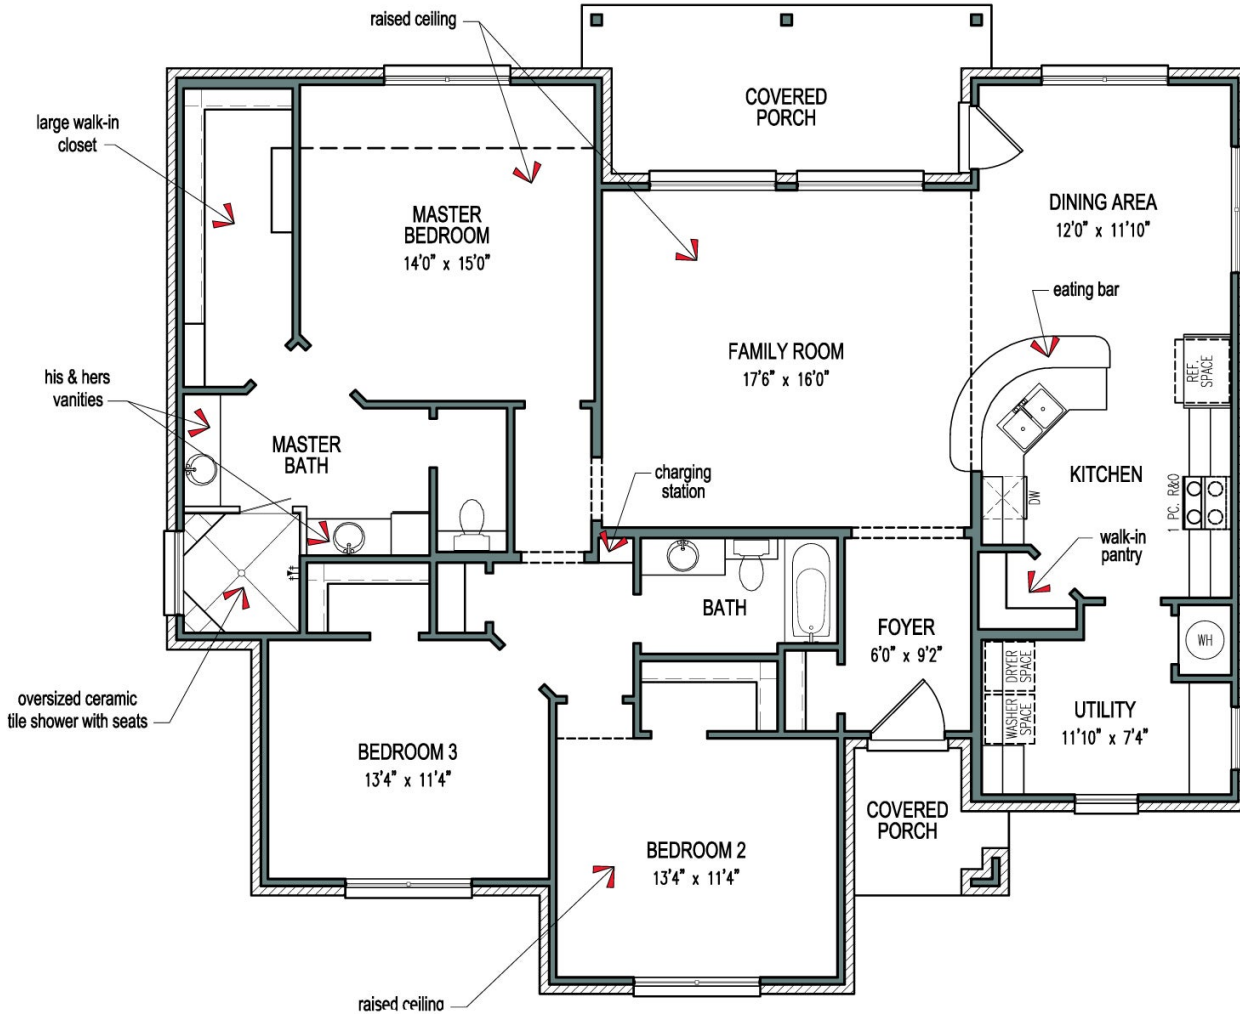

Story

0

Garage

The Crockett features a large gathering area with an open design. The kitchen overlooks the family room and dining room with a large, curved eating bar, keeping the space open and bright. Adjacent to the kitchen is a secluded utility room with counter space for sewing or folding laundry. Floor-to-ceiling windows light up the living room and dining room, giving a view of the spacious covered porch at the rear of the home. Two regular bedrooms with walk-in closets, a full bath, and a master suite branch off from the family room, keeping living quarters connected but private. The master suite includes a larger walk-in closet attached to the spacious bathroom, which consists of two separated vanities, an enclosed toilet, and an over-sized walk-in shower with seating.

Elevation B - The Crockett

CONTACT US

WWW.TILSONHOMES.COM

Tilson continuously improves home designs and reserves the right to modify home features and specifications without notice or obligation. Square footage is approximate and includes overall dimensions. Renderings are drawn to be substantially correct. Tilson standard features may vary by home design and/or location. Contact a Tilson Sales Associate for details. Current information as July 7, 2023, 2:41 p.m.

Floorplan - The Crockett

CONTACT US

WWW.TILSONHOMES.COM

Tilson continuously improves home designs and reserves the right to modify home features and specifications without notice or obligation. Square footage is approximate and includes overall dimensions. Renderings are drawn to be substantially correct. Tilson standard features may vary by home design and/or location. Contact a Tilson Sales Associate for details. Current information as July 7, 2023, 2:41 p.m.