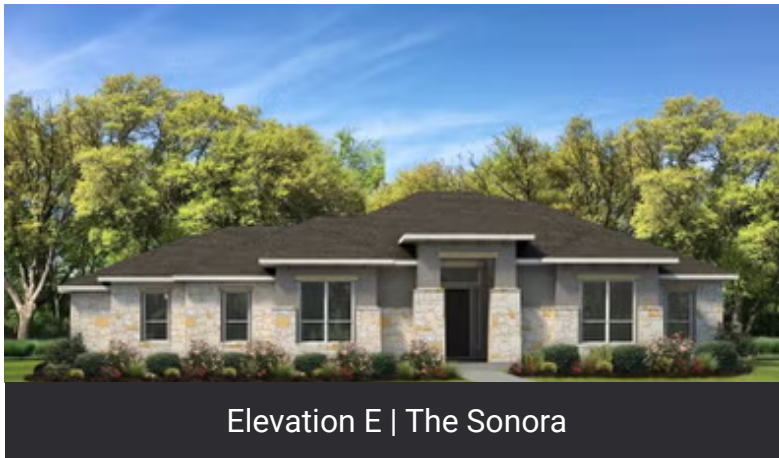

CONTACT US None

WWW.TILSONHOMES.COM

Tilson continuously improves home designs and reserves the right to modify home features and specifications without notice or obligation. Square footage is approximate and includes overall dimensions. Renderings are drawn to be substantially correct. Tilson standard features may vary by home design and/or location. Contact a Tilson Sales Associate for details. Current information as April 7, 2025, 10:55 a.m.