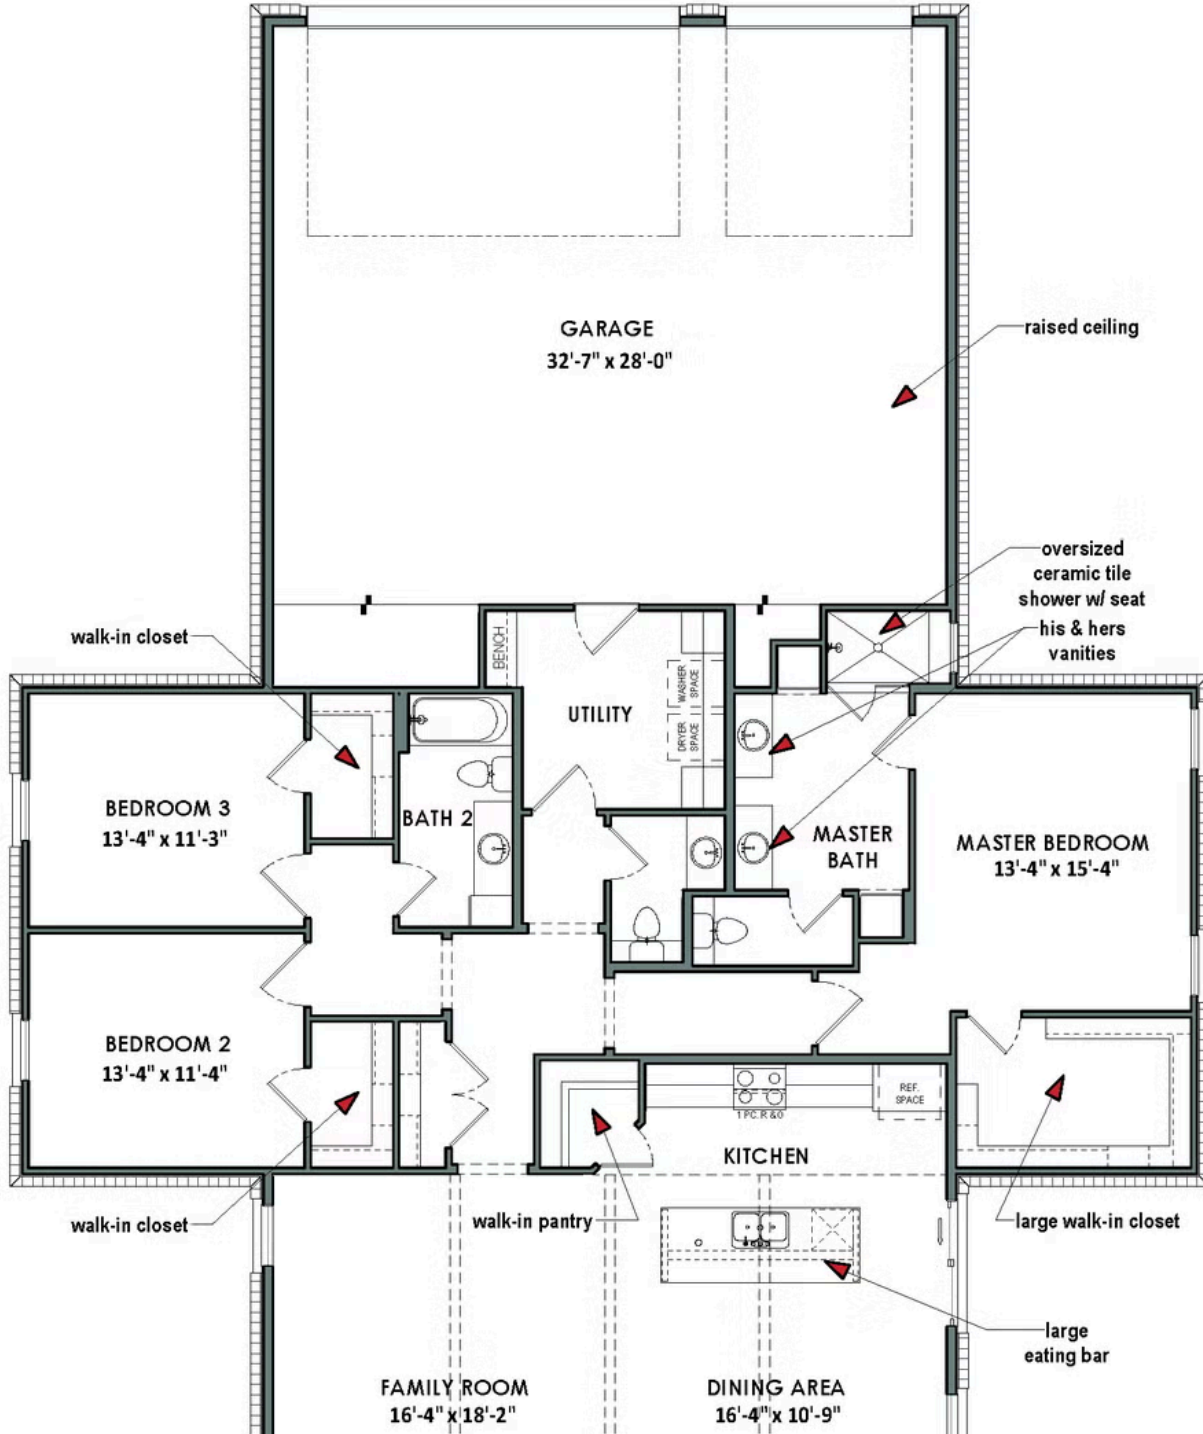

Garage

The Ranger is a beautiful barndominium-style home that boasts a spacious and well-thought-out floor plan. With three bedrooms, each equipped with their own walk-in closet, this home is perfect for large families or those who frequently entertain guests. This split floor plan provides maximum privacy and comfort, with each room having easy access to one of the two-and-a-half bathrooms. The family room and dining area feature stunning rough sawn wood beams. The kitchen is well-equipped with a spacious walk-in pantry, allowing ample storage space for all your cooking essentials. The attached 3 car garage has raised ceilings, ensuring that all your vehicles and equipment fit comfortably.

**CONTACT US** None

**WWW.TILSONHOMES.COM**

*Tilson continuously improves home designs and reserves the right to modify home features and specifications without notice or obligation. Square footage is approximate and includes overall dimensions. Renderings are drawn to be substantially correct. Tilson standard features may vary by home design and/or location. Contact a Tilson Sales Associate for details.  
Current information as April 7, 2025, 10:55 a.m.*

## Floor Plan - Elevation A | The Ranger

CONTACT US None

[WWW.TILSONHOMES.COM](http://WWW.TILSONHOMES.COM)

cathedral ceiling

cathedral ceiling

COVERED PORCH

EQUAL OPPORTUNITY