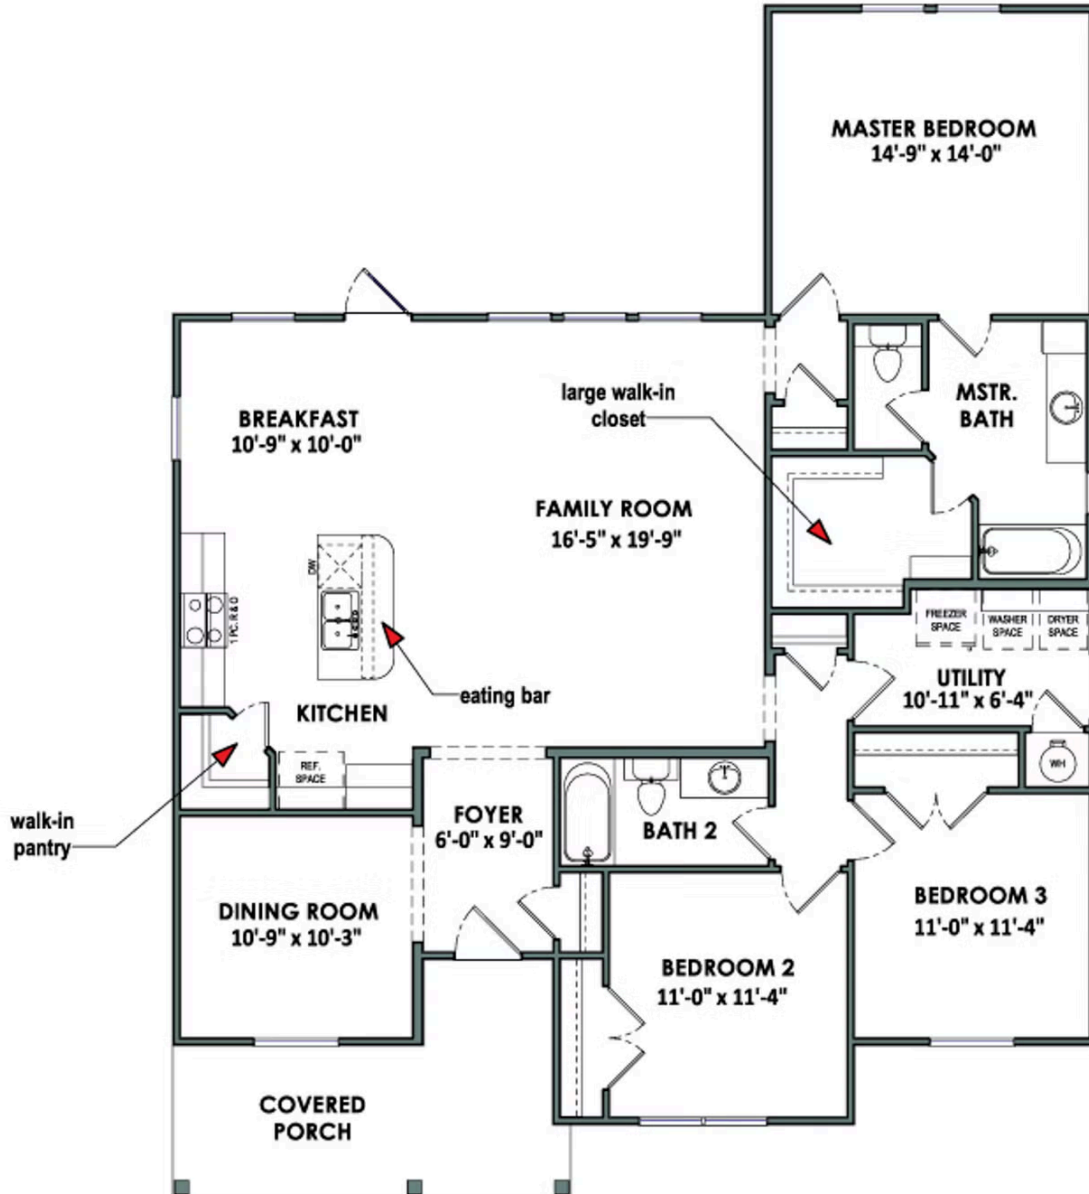

Story

At the entrance of the La Porte, a modest foyer opens into a dining area on the left, a coat closet on the right, and the family room ahead. The family room and kitchen share an open layout, with a wall of windows and an exterior door allowing plenty of natural light to fill the space. The kitchen includes a walk-in pantry, a sink island with an eating bar, and a spacious breakfast nook. At the front of the family room, a hallway leads to a utility room, two bedrooms, and a full bathroom, while a master suite with a large walk-in closet sits at the rear.

Elevation C - La Porte

Elevation A - La Porte

Elevation B - La Porte

Elevation D - La Porte

CONTACT US None

WWW.TILSONHOMES.COM

Tilson continuously improves home designs and reserves the right to modify home features and specifications without notice or obligation. Square footage is approximate and includes overall dimensions. Renderings are drawn to be substantially correct. Tilson standard features may vary by home design and/or location. Contact a Tilson Sales Associate for details. Current information as April 7, 2025, 10:54 a.m.

Floorplan - La Porte

CONTACT US None

WWW.TILSONHOMES.COM

Tilson continuously improves home designs and reserves the right to modify home features and specifications without notice or obligation. Square footage is approximate and includes overall dimensions. Renderings are drawn to be substantially correct. Tilson standard features may vary by home design and/or location. Contact a Tilson Sales Associate for details. Current information as April 7, 2025, 10:54 a.m.