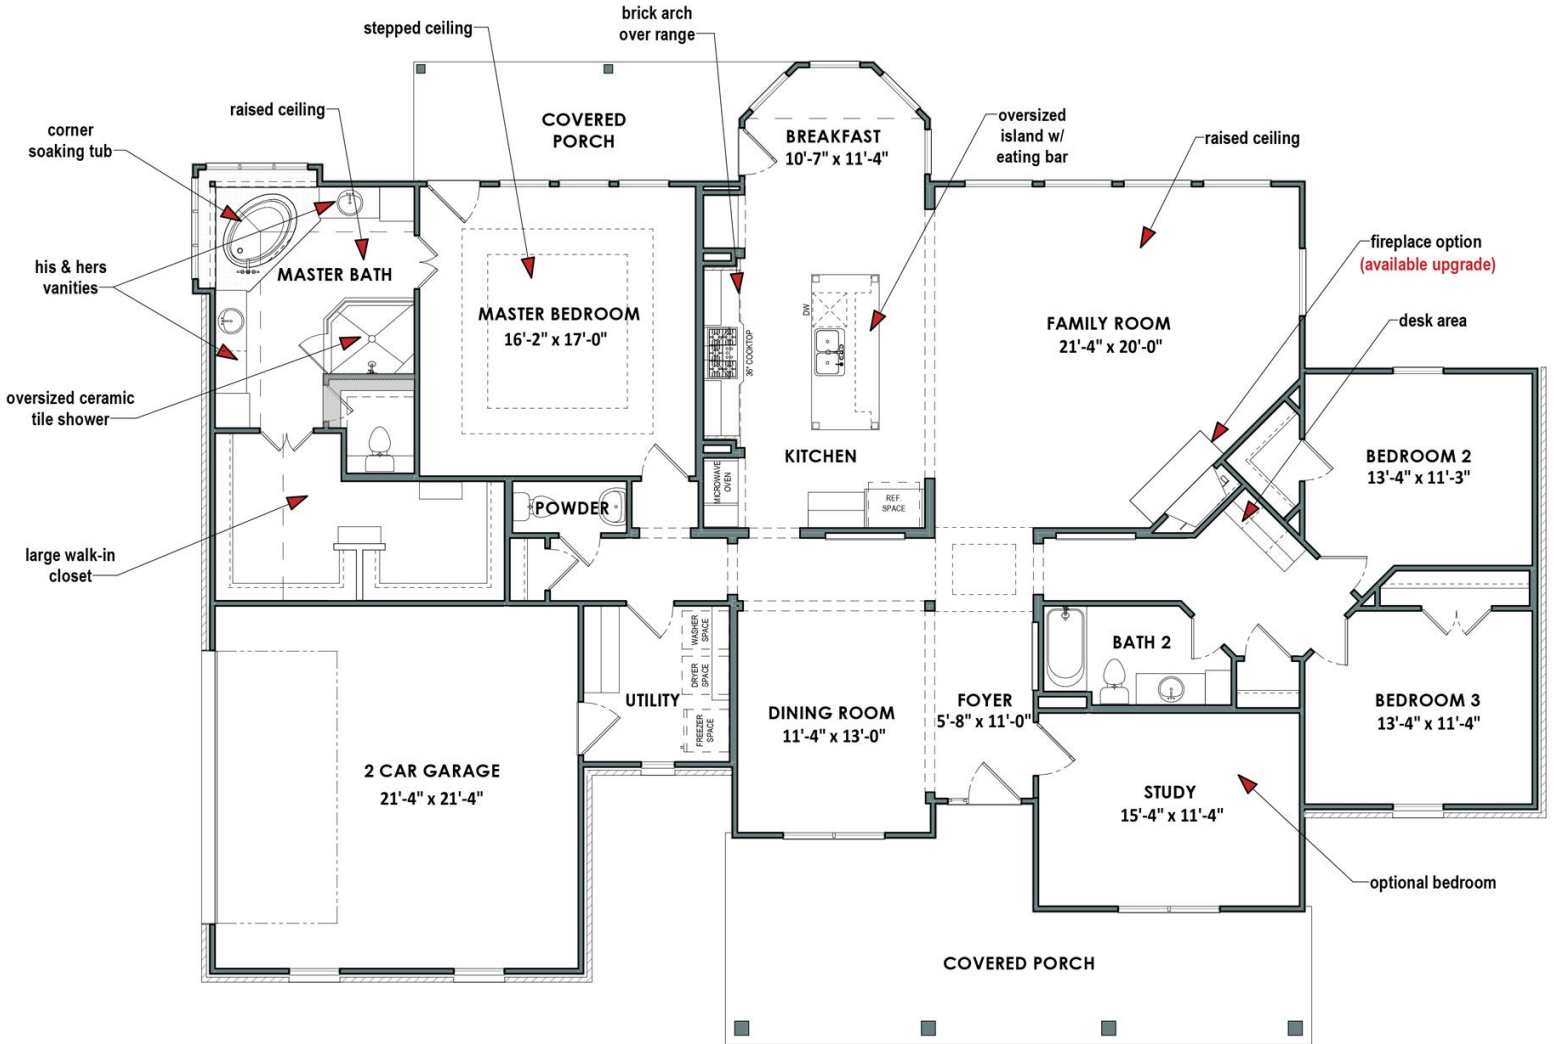

Floor Plan - The Fredericksburg

CONTACT US

WWW.TILSONHOMES.COM