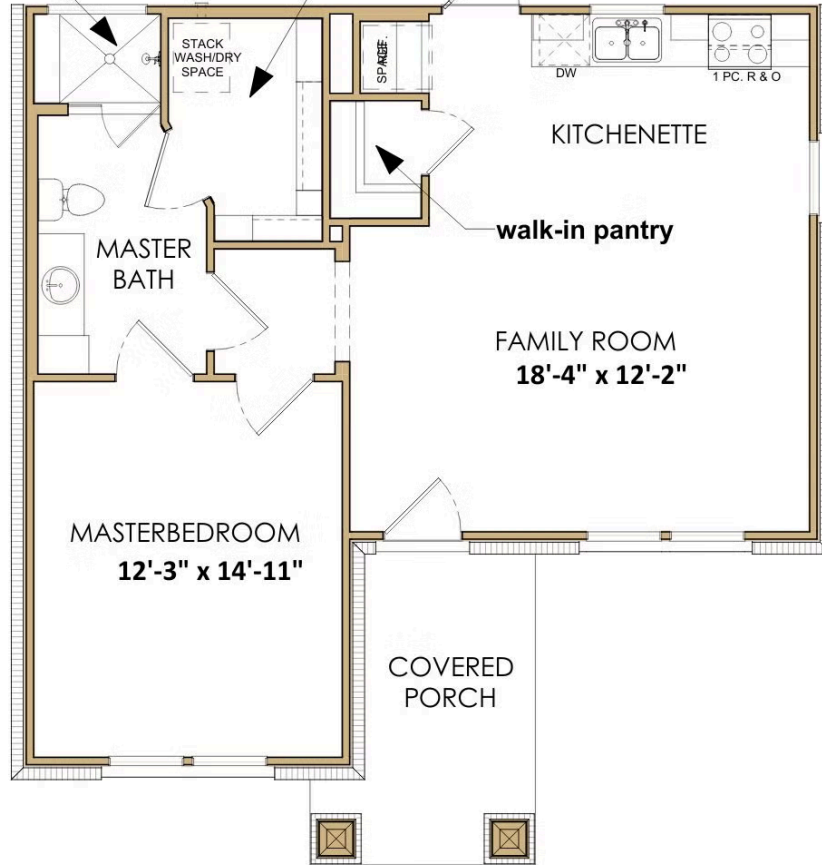

FROM \$184,900

793

Sq.Ft.

1

Bedrooms

1.0

Bathrooms

The Casita is a versatile, detached living space designed to offer both comfort and functionality. Featuring a charming covered front porch, it provides a private and relaxing retreat for its occupants. Inside, the master bedroom boasts a full bathroom complete with an oversized ceramic tile shower and a spacious walk-in closet, ensuring both luxury and convenience. The family room seamlessly connects to the kitchenette area, creating an open layout perfect for unwinding or hosting gatherings. Additionally, a walk-in pantry offers ample storage to keep everything organized. Whether used as a guest space, a mother-in-law suite, a pool house, or even a home office, The Casita adapts effortlessly to meet a variety of needs, making it a truly valuable addition to any property.

WWW.TILSONHOMES.COM

*Tilson continuously improves home designs and reserves the right to modify home features and specifications without notice or obligation. Square footage is approximate and includes overall dimensions. Renderings are drawn to be substantially correct. Tilson standard features may vary by home design and/or location. Contact a Tilson Sales Associate for details.
Current information as Jan. 6, 2026, 10:41 a.m.*

Casita B | Floorplan

oversized ceramic tile shower with seat

walk-in closet

CONTACT US

WWW.TILSONHOMES.COM