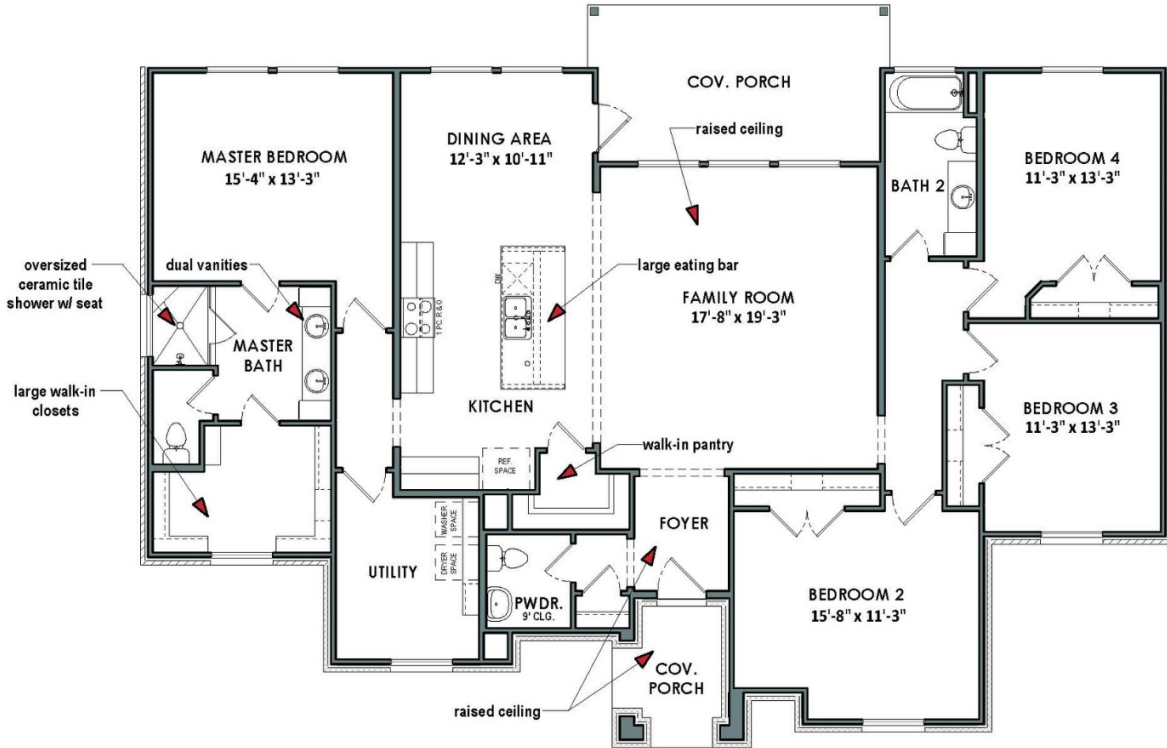

Story

None

Garage

The 4 bedroom, 2.5 bathroom Cisco is the perfect place to call home. With a raised ceiling in the family room and foyer, this home feels open and spacious. The large kitchen island with an eating bar and walk-in pantry provides plenty of space for cooking and storing food. The master bath features an oversized walk-in shower, dual vanities, and a large walk-in closet. The split bedroom design gives everyone privacy in their own space.

CONTACT US

WWW.TILSONHOMES.COM

*Tilson continuously improves home designs and reserves the right to modify home features and specifications without notice or obligation. Square footage is approximate and includes overall dimensions. Renderings are drawn to be substantially correct. Tilson standard features may vary by home design and/or location. Contact a Tilson Sales Associate for details.
Current information as Feb. 17, 2025, 12:34 p.m.*

Elevation A | The Cisco

Elevation B | The Cisco

Elevation C | The Cisco

Elevation D | The Cisco

CONTACT US

WWW.TILSONHOMES.COM

Tilson continuously improves home designs and reserves the right to modify home features and specifications without notice or obligation. Square footage is approximate and includes overall dimensions. Renderings are drawn to be substantially correct. Tilson standard features may vary by home design and/or location. Contact a Tilson Sales Associate for details. Current information as Feb. 17, 2025, 12:34 p.m.

Floor Plan | Elevation E | Cisco

CONTACT US

WWW.TILSONHOMES.COM

Tilson continuously improves home designs and reserves the right to modify home features and specifications without notice or obligation. Square footage is approximate and includes overall dimensions. Renderings are drawn to be substantially correct. Tilson standard features may vary by home design and/or location. Contact a Tilson Sales Associate for details. Current information as Feb. 17, 2025, 12:34 p.m.