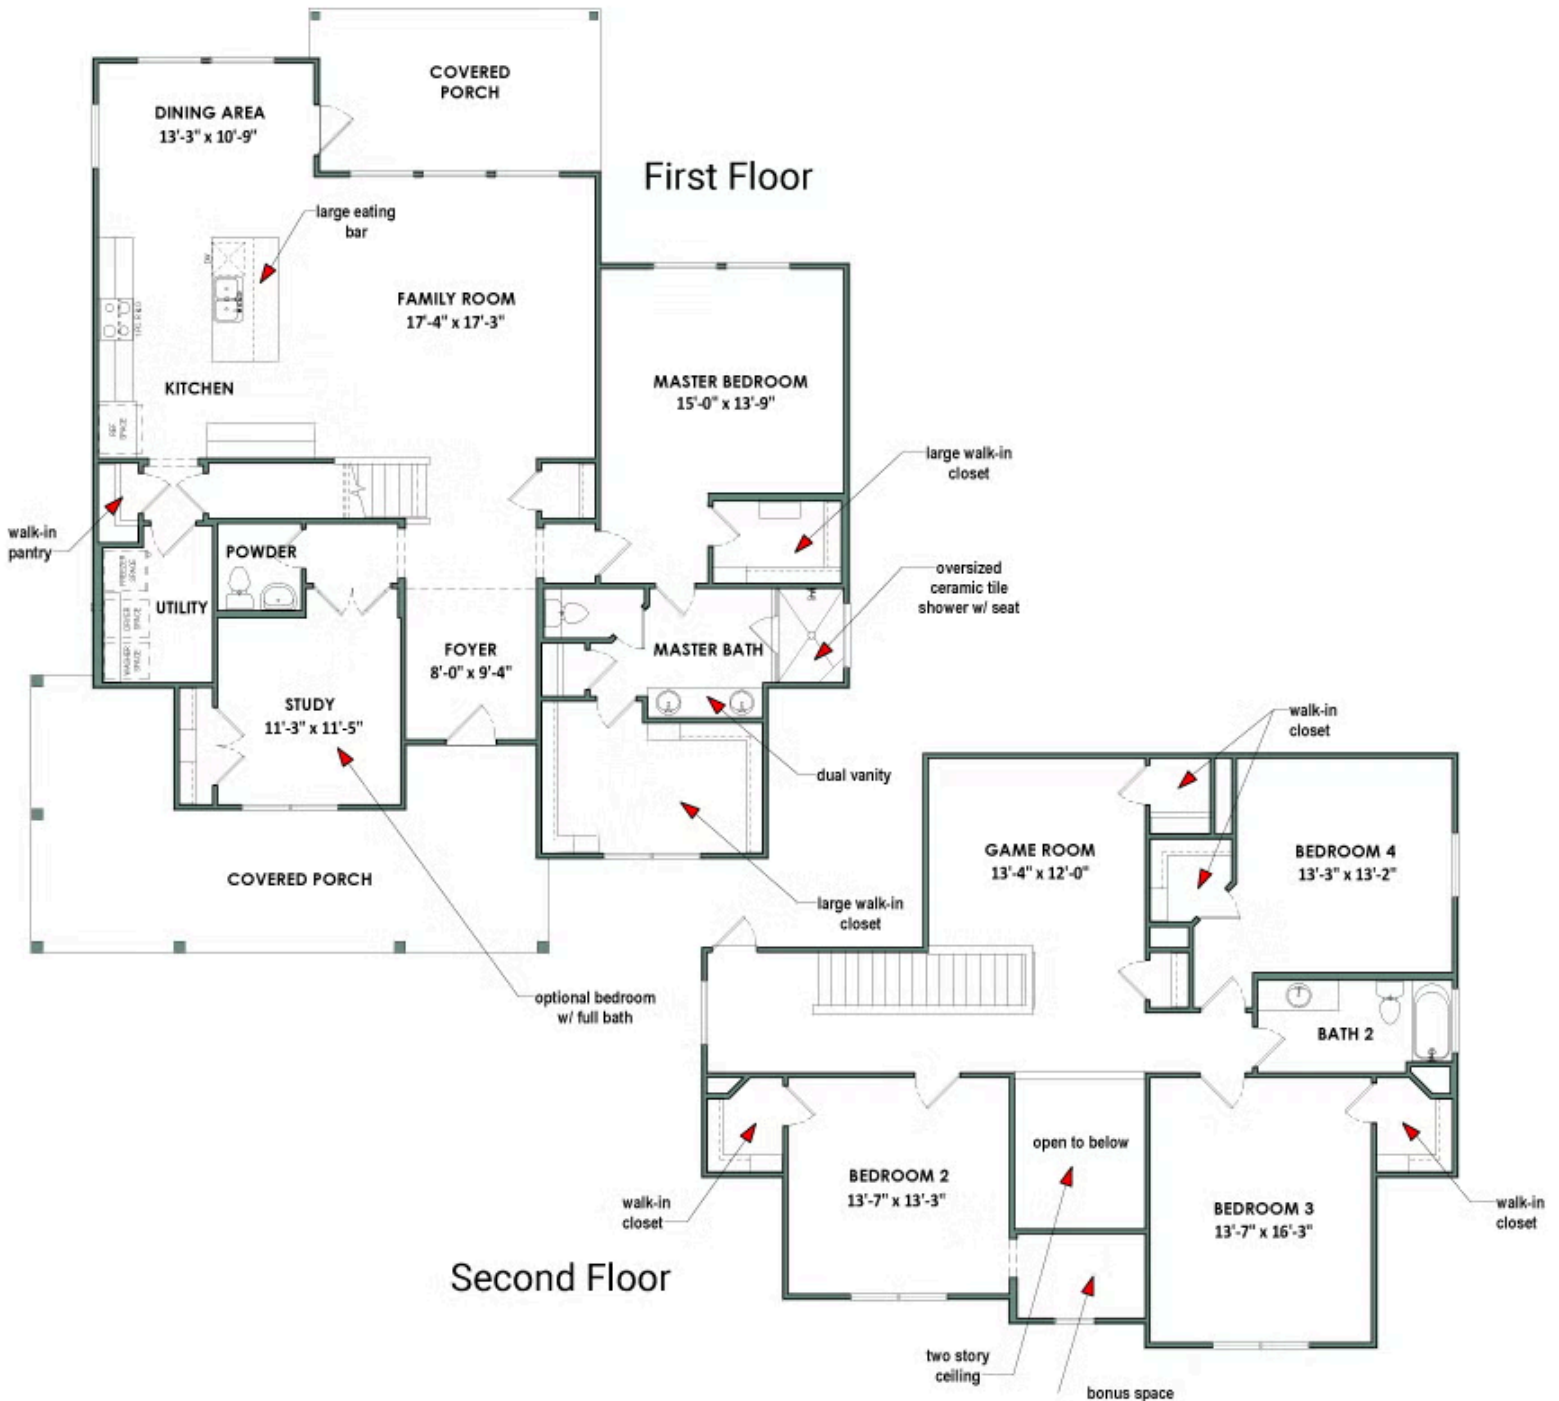

Story

The Granbury is a spacious two-story design, ideal for large families. As you enter through the front door and move through the foyer, you'll find the master suite situated privately on one side of the house. On the opposite side, the expansive family room seamlessly connects to the kitchen and dining area. Additionally, there is a dedicated study space that can be converted into a guest room. Upstairs, you'll discover three more bedrooms, another full bathroom, and an open game room area.

Elevation A | The Granbury

Elevation B | The Granbury

Elevation C | The Granbury

Elevation D | The Granbury

Elevation E | The Granbury

CONTACT US

WWW.TILSONHOMES.COM

Tilson continuously improves home designs and reserves the right to modify home features and specifications without notice or obligation. Square footage is approximate and includes overall dimensions. Renderings are drawn to be substantially correct. Tilson standard features may vary by home design and/or location. Contact a Tilson Sales Associate for details. Current information as April 7, 2025, 11:21 a.m.

Floor Plan | Elevation C | The Granbury

CONTACT US

WWW.TILSONHOMES.COM

Tilson continuously improves home designs and reserves the right to modify home features and specifications without notice or obligation. Square footage is approximate and includes overall dimensions. Renderings are drawn to be substantially correct. Tilson standard features may vary by home design and/or location. Contact a Tilson Sales Associate for details. Current information as April 7, 2025, 11:21 a.m.