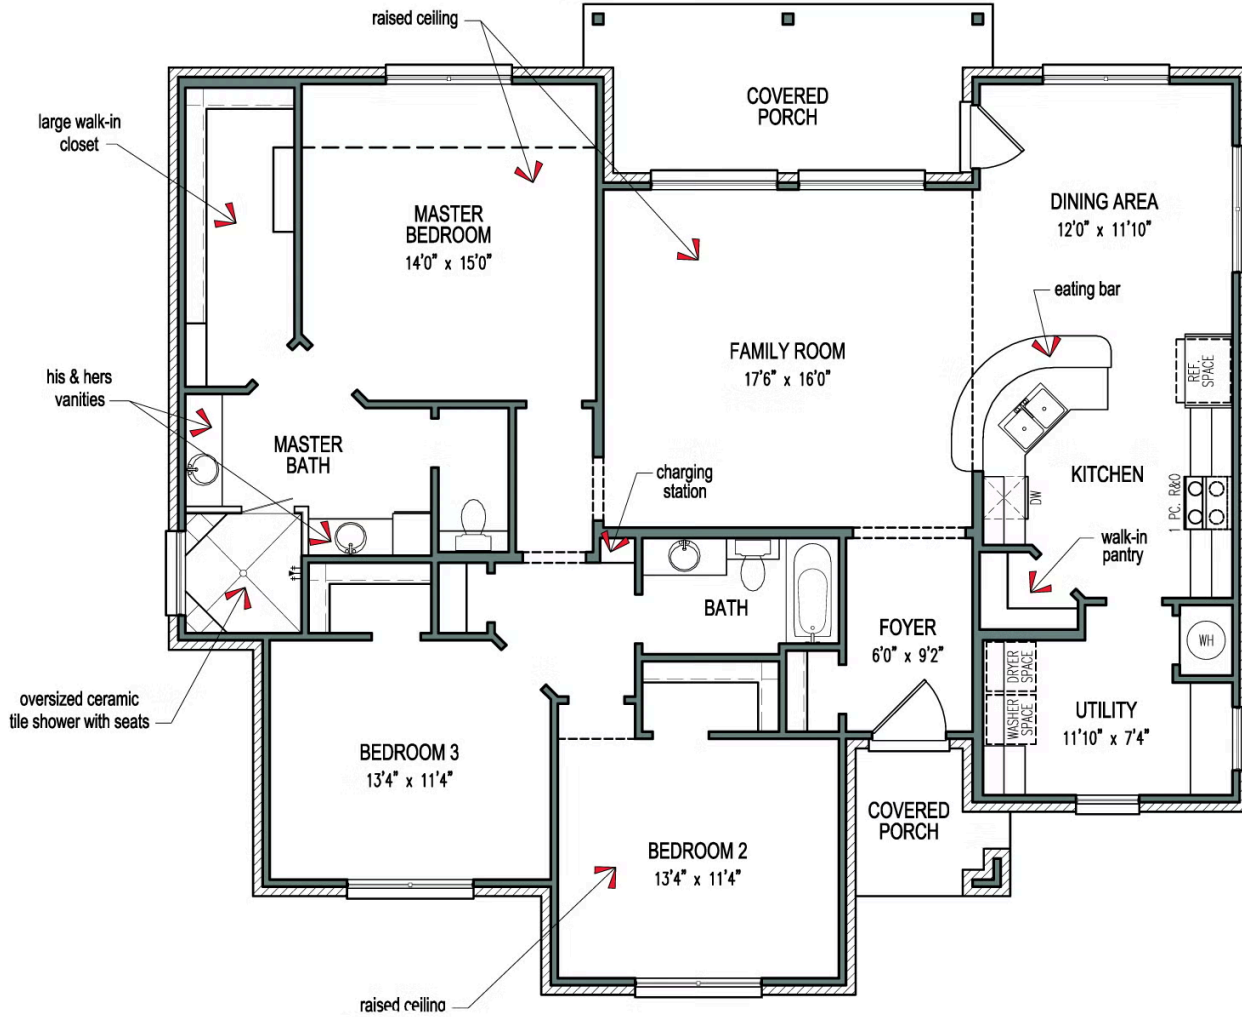

Story

The Crockett combines open, inviting spaces with private retreats. The kitchen, featuring a curved eating bar, overlooks the family and dining rooms while floor-to-ceiling windows brighten the interior and frame views of the covered porch. A secluded utility room adds convenience and two bedrooms with walk-in closets branch off for privacy. The master suite offers luxury with a spacious walk-in closet, dual vanities, an enclosed toilet, and an oversized walk-in shower with seating. The Crockett perfectly balances functionality and comfort for your family.

Elevation E - The Crockett

Elevation D - The Crockett

Elevation C - The Crockett

Elevation B - The Crockett

CONTACT US

WWW.TILSONHOMES.COM

Tilson continuously improves home designs and reserves the right to modify home features and specifications without notice or obligation. Square footage is approximate and includes overall dimensions. Renderings are drawn to be substantially correct. Tilson standard features may vary by home design and/or location. Contact a Tilson Sales Associate for details. Current information as April 7, 2025, 11:21 a.m.

Floorplan - The Crockett

CONTACT US

WWW.TILSONHOMES.COM

Tilson continuously improves home designs and reserves the right to modify home features and specifications without notice or obligation. Square footage is approximate and includes overall dimensions. Renderings are drawn to be substantially correct. Tilson standard features may vary by home design and/or location. Contact a Tilson Sales Associate for details. Current information as April 7, 2025, 11:21 a.m.