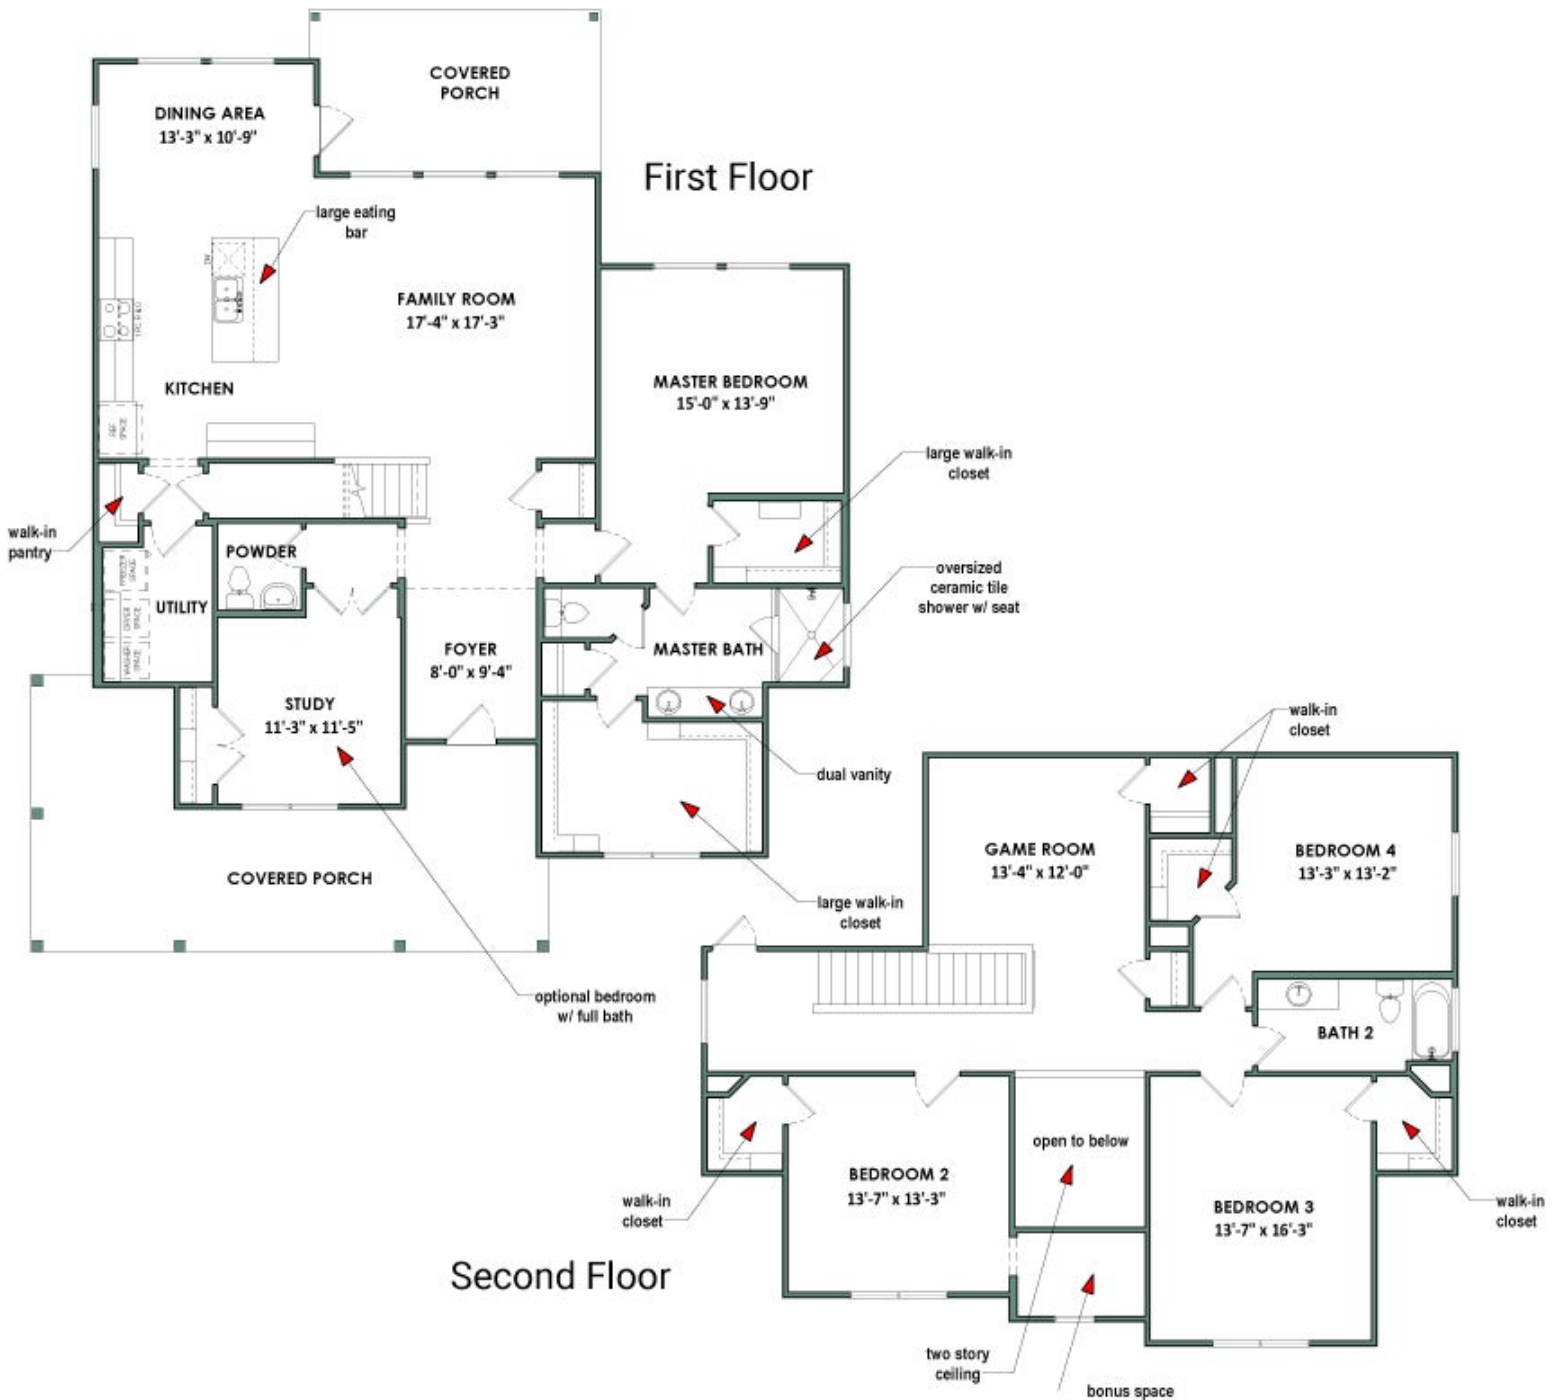

2.5

Bathrooms

2.0

Story

None

Garage

The Granbury is a spacious 2-story design perfect for large families. As you walk through the front door and move through the foyer, the master suite sits alone on one side of the house. On the other side of the home, the large family room opens to the kitchen and dining area. There is also a dedicated space for a study which can be converted to a guest room. Upstairs, there are three more bedrooms, another full bathroom, and an open game room area.

Floor Plan | Elevation C | The Granbury

CONTACT US

WWW.TILSONHOMES.COM

Tilson continuously improves home designs and reserves the right to modify home features and specifications without notice or obligation. Square footage is approximate and includes overall dimensions. Renderings are drawn to be substantially correct. Tilson standard features may vary by home design and/or location. Contact a Tilson Sales Associate for details. Current information as June 7, 2023, 9:55 a.m.