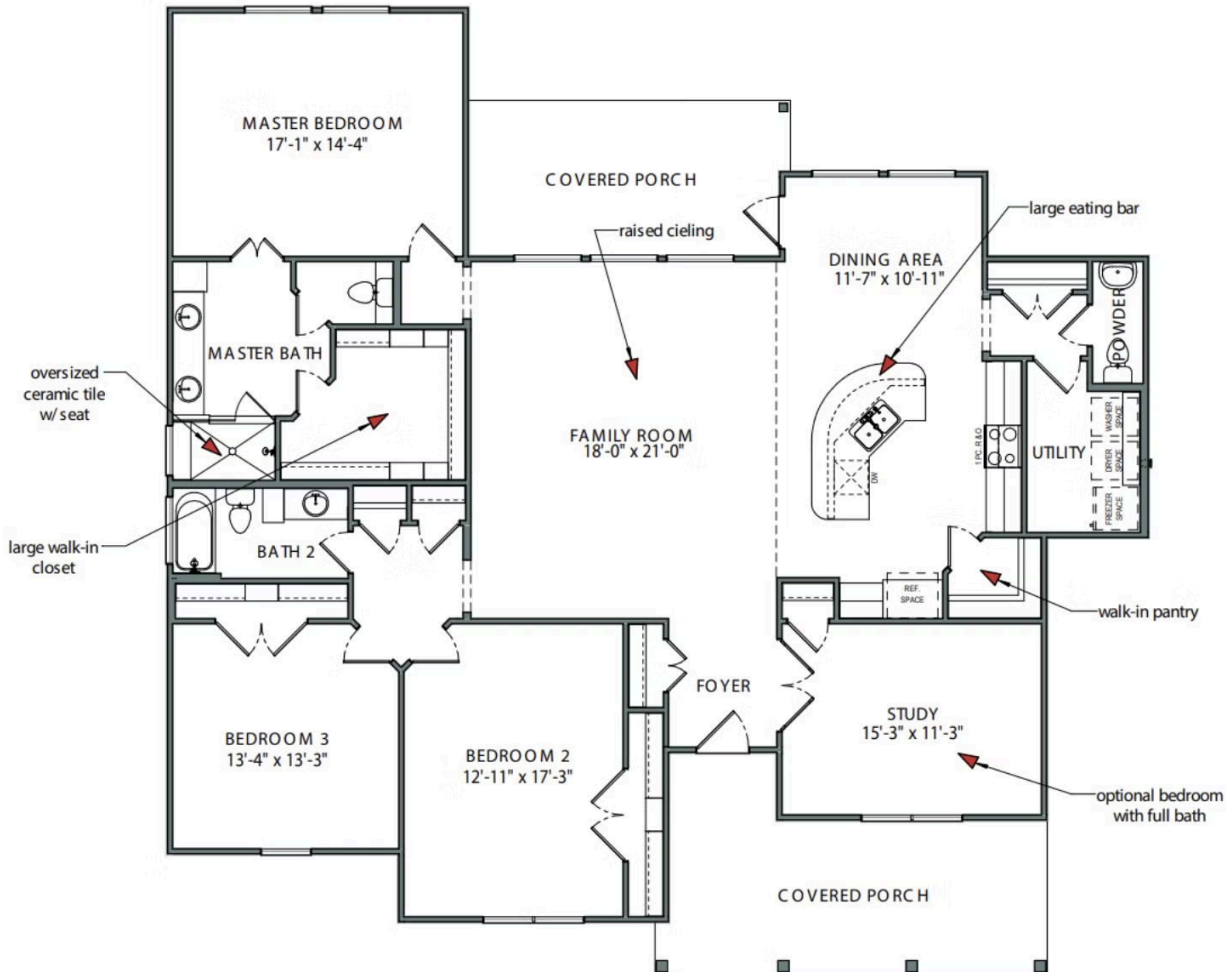

Floor Plan | Elevation C | The Canyon

CONTACT US

WWW.TILSONHOMES.COM