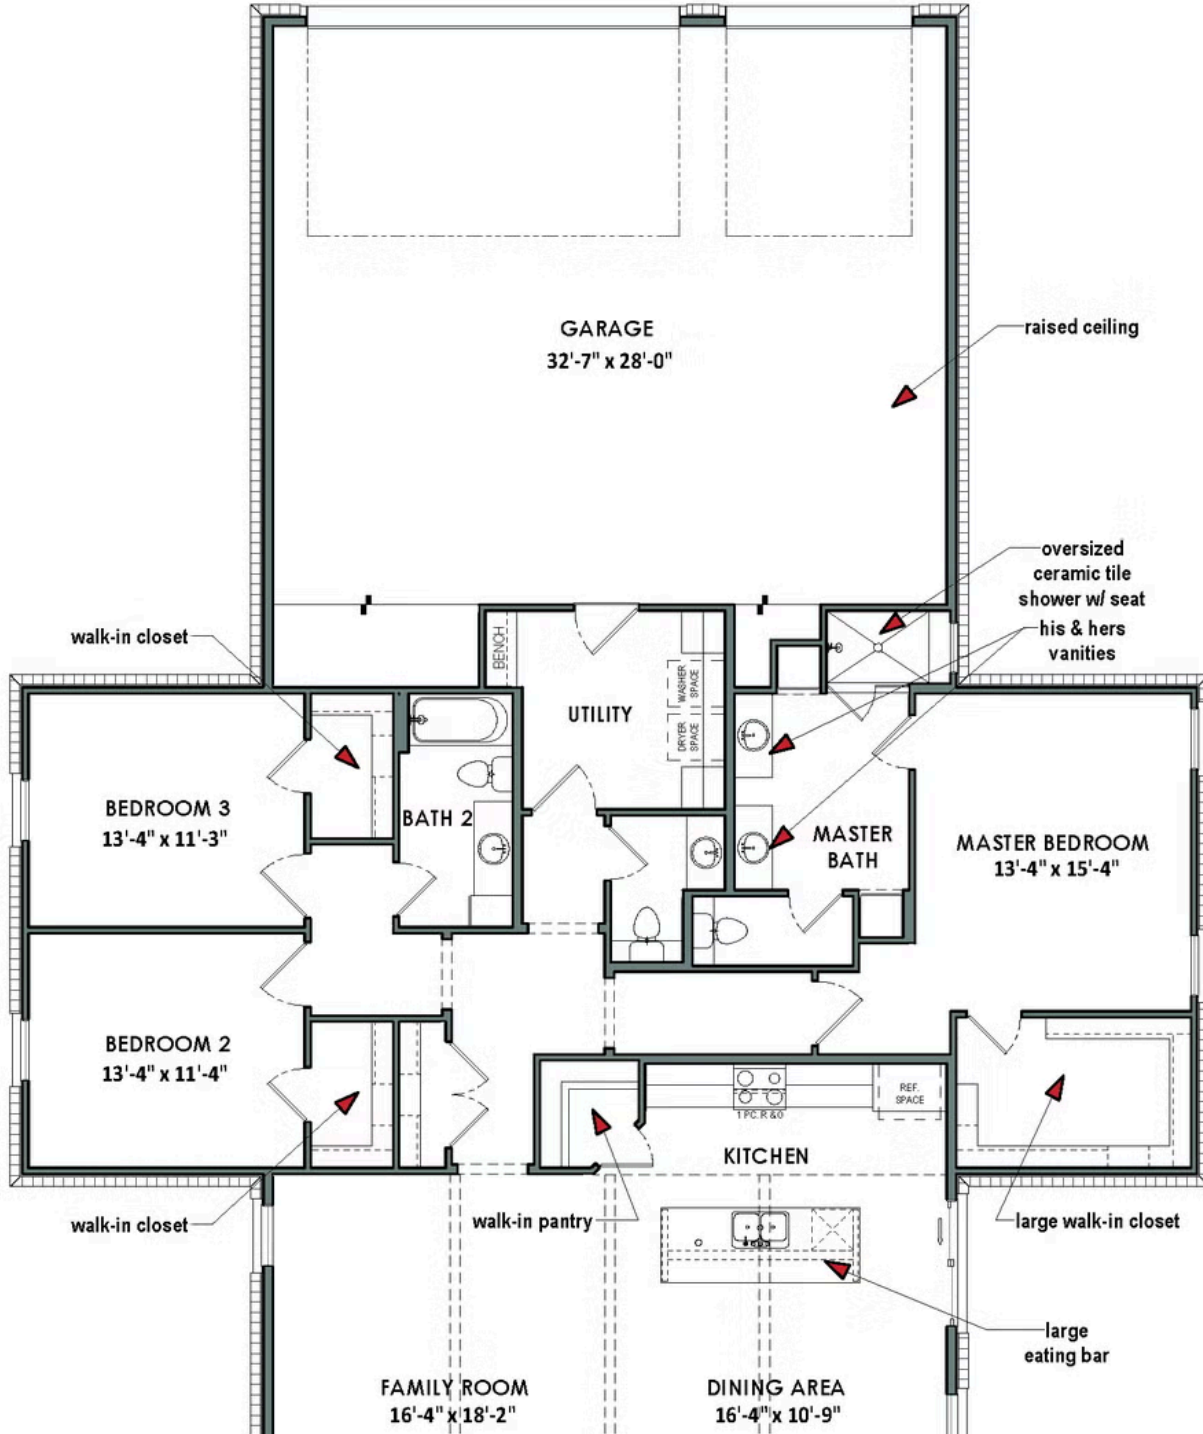

Garage

The Ranger is a beautiful barndominium-style home that boasts a spacious and well-thought-out floor plan. With three bedrooms, each equipped with their own walk-in closet, this home is perfect for large families or those who frequently entertain guests. This split floor plan provides maximum privacy and comfort, with each room having easy access to one of the two-and-a-half bathrooms. The family room and dining area feature stunning rough sawn wood beams. The kitchen is well-equipped with a spacious walk-in pantry, allowing ample storage space for all your cooking essentials. The attached 3 car garage has raised ceilings, ensuring that all your vehicles and equipment fit comfortably.

**CONTACT US** None

**WWW.TILSONHOMES.COM**

*Tilson continuously improves home designs and reserves the right to modify home features and specifications without notice or obligation. Square footage is approximate and includes overall dimensions. Renderings are drawn to be substantially correct. Tilson standard features may vary by home design and/or location. Contact a Tilson Sales Associate for details.  
Current information as May 28, 2026, 5:30 p.m.*

**Floor Plan - Elevation A | The Ranger**

**CONTACT US** None

**WWW.TILSONHOMES.COM**

cathedral ceiling

cathedral ceiling

COVERED PORCH

EQUAL HOMEWORK OPPORTUNITY