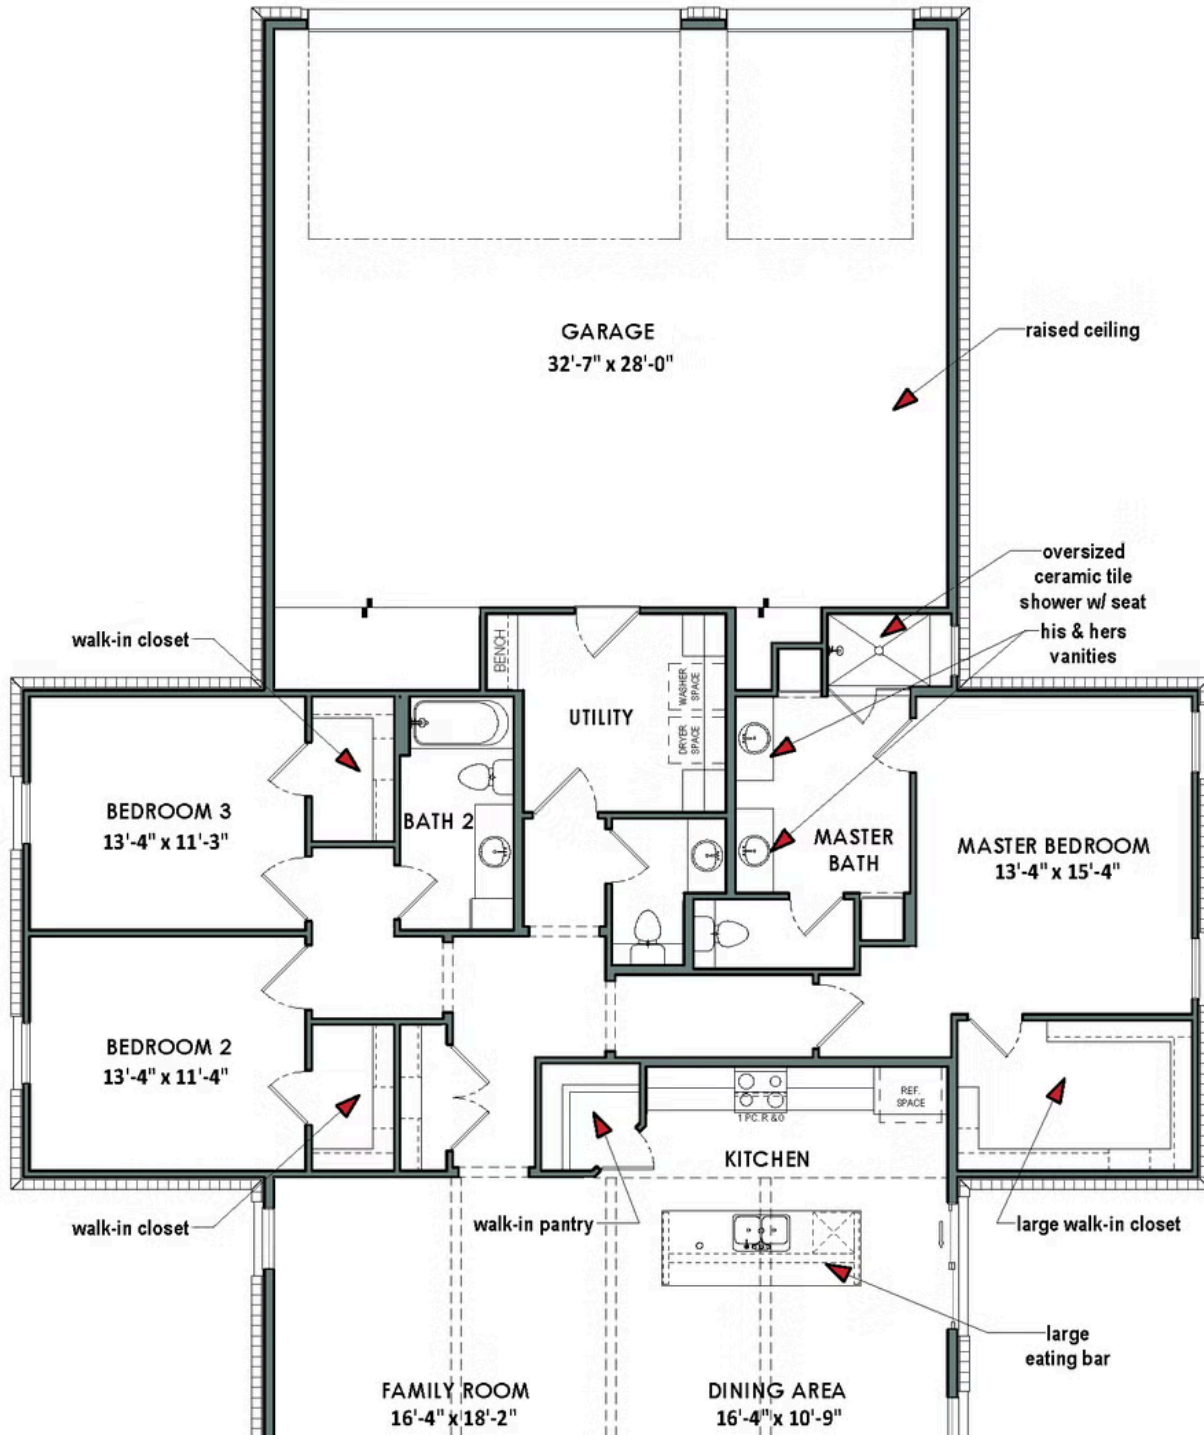

Garage

The Ranger is a beautiful barndominium-style home that boasts a spacious and well-thought-out floor plan. With three bedrooms, each equipped with their own walk-in closet, this home is perfect for large families or those who frequently entertain guests. This split floor plan provides maximum privacy and comfort, with each room having easy access to one of the two-and-a-half bathrooms. The family room and dining area feature stunning rough sawn wood beams. The kitchen is well-equipped with a spacious walk-in pantry, allowing ample storage space for all your cooking essentials. The attached 3 car garage has raised ceilings, ensuring that all your vehicles and equipment fit comfortably.

RANGER

Dallas County, TX

TILSON
CUSTOM HOME BUILDERS

Front Exterior - Ranger A |
Rendered Home - May Contain
Upgraded Design Options

Front Exterior - Ranger B |
Rendered Home - May Contain
Upgraded Design Options

CONTACT US None

WWW.TILSONHOMES.COM

*Tilson continuously improves home designs and reserves the right to modify home features and specifications without notice or obligation. Square footage is approximate and includes overall dimensions. Renderings are drawn to be substantially correct. Tilson standard features may vary by home design and/or location. Contact a Tilson Sales Associate for details.
Current information as Jan. 5, 2026, 9:32 a.m.*

Floor Plan - Elevation A | The Ranger

CONTACT US None

WWW.TILSONHOMES.COM

cathedral ceiling

cathedral ceiling

COVERED PORCH

EQUAL OPPORTUNITY