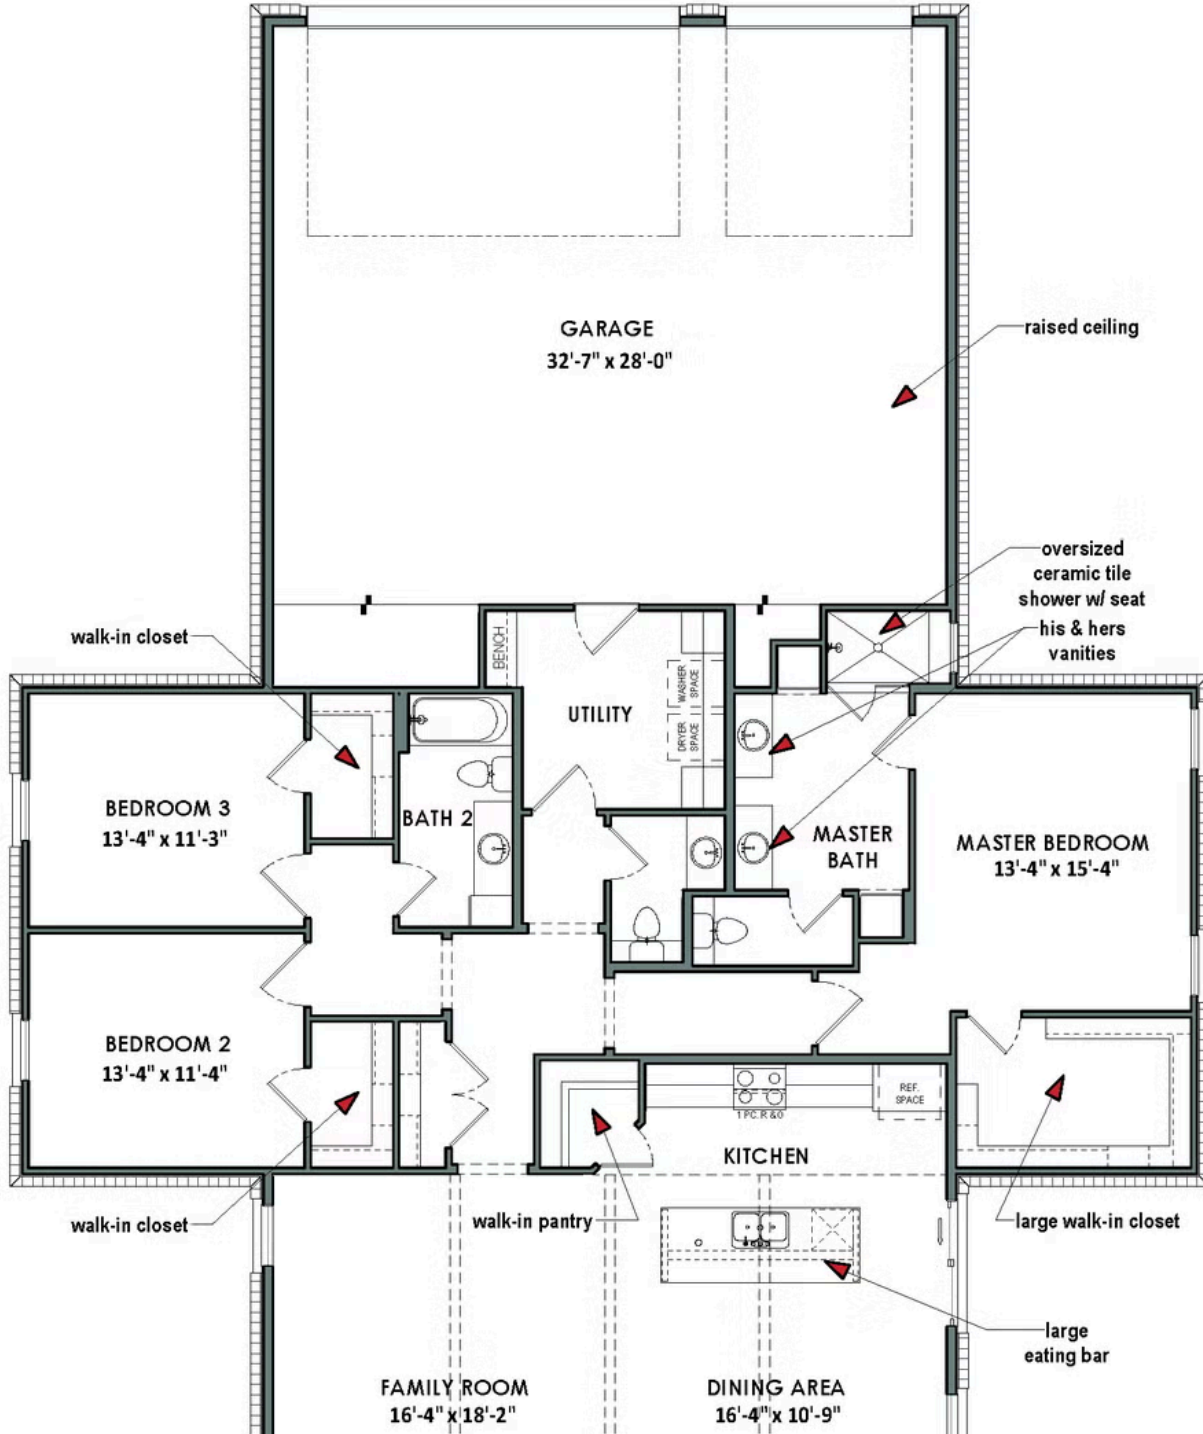

Garage

The Ranger is a beautiful barndominium-style home that boasts a spacious and well-thought-out floor plan. With three bedrooms, each equipped with their own walk-in closet, this home is perfect for large families or those who frequently entertain guests. This split floor plan provides maximum privacy and comfort, with each room having easy access to one of the two-and-a-half bathrooms. The family room and dining area feature stunning rough sawn wood beams. The kitchen is well-equipped with a spacious walk-in pantry, allowing ample storage space for all your cooking essentials. The attached 3 car garage has raised ceilings, ensuring that all your vehicles and equipment fit comfortably.

**CONTACT US** None

**WWW.TILSONHOMES.COM**

*Tilson continuously improves home designs and reserves the right to modify home features and specifications without notice or obligation. Square footage is approximate and includes overall dimensions. Renderings are drawn to be substantially correct. Tilson standard features may vary by home design and/or location. Contact a Tilson Sales Associate for details.  
Current information as April 7, 2025, 11:02 a.m.*

## Floor Plan - Elevation A | The Ranger

CONTACT US None

[WWW.TILSONHOMES.COM](http://WWW.TILSONHOMES.COM)

cathedral ceiling

cathedral ceiling

COVERED PORCH

EQUAL HOME  
OPPORTUNITY