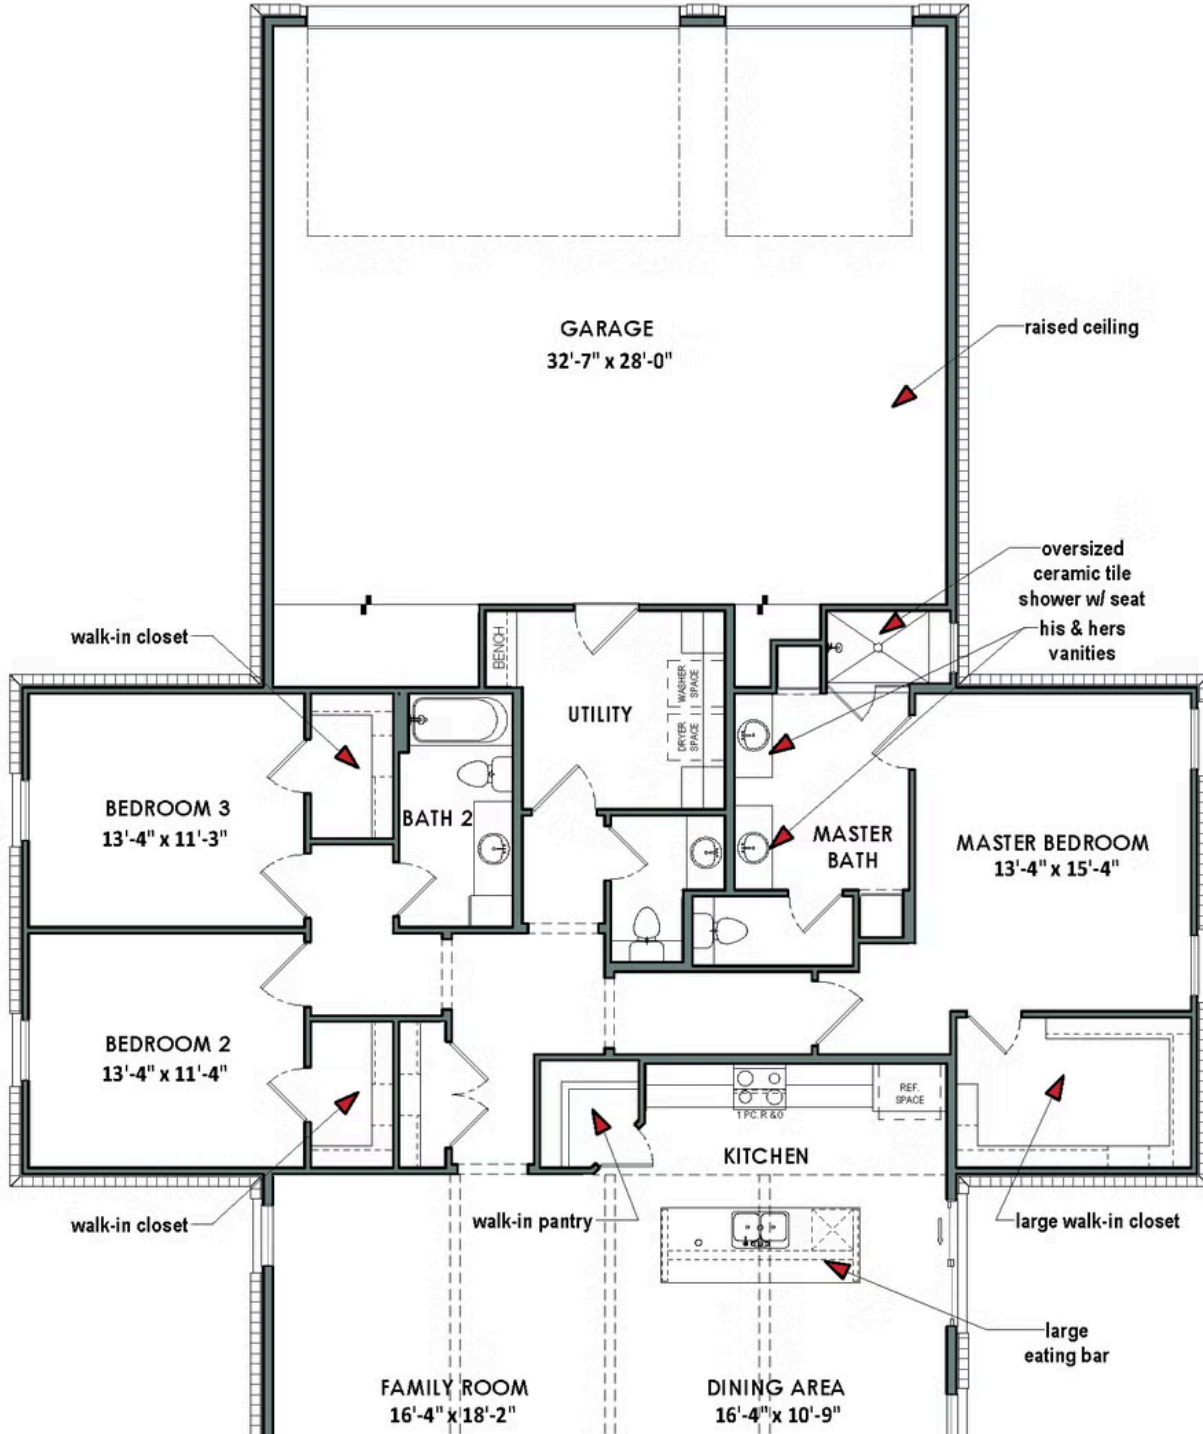

Garage

The Ranger is a beautiful barndominium-style home that boasts a spacious and well-thought-out floor plan. With three bedrooms, each equipped with their own walk-in closet, this home is perfect for large families or those who frequently entertain guests. This split floor plan provides maximum privacy and comfort, with each room having easy access to one of the two-and-a-half bathrooms. The family room and dining area feature stunning rough sawn wood beams. The kitchen is well-equipped with a spacious walk-in pantry, allowing ample storage space for all your cooking essentials. The attached 3 car garage has raised ceilings, ensuring that all your vehicles and equipment fit comfortably.

**CONTACT US** None

**WWW.TILSONHOMES.COM**

*Tilson continuously improves home designs and reserves the right to modify home features and specifications without notice or obligation. Square footage is approximate and includes overall dimensions. Renderings are drawn to be substantially correct. Tilson standard features may vary by home design and/or location. Contact a Tilson Sales Associate for details.  
Current information as Jan. 5, 2026, 9:46 a.m.*

## Floor Plan - Elevation A | The Ranger

CONTACT US None

[WWW.TILSONHOMES.COM](http://WWW.TILSONHOMES.COM)

cathedral ceiling

cathedral ceiling

COVERED PORCH

EQUAL OPPORTUNITY