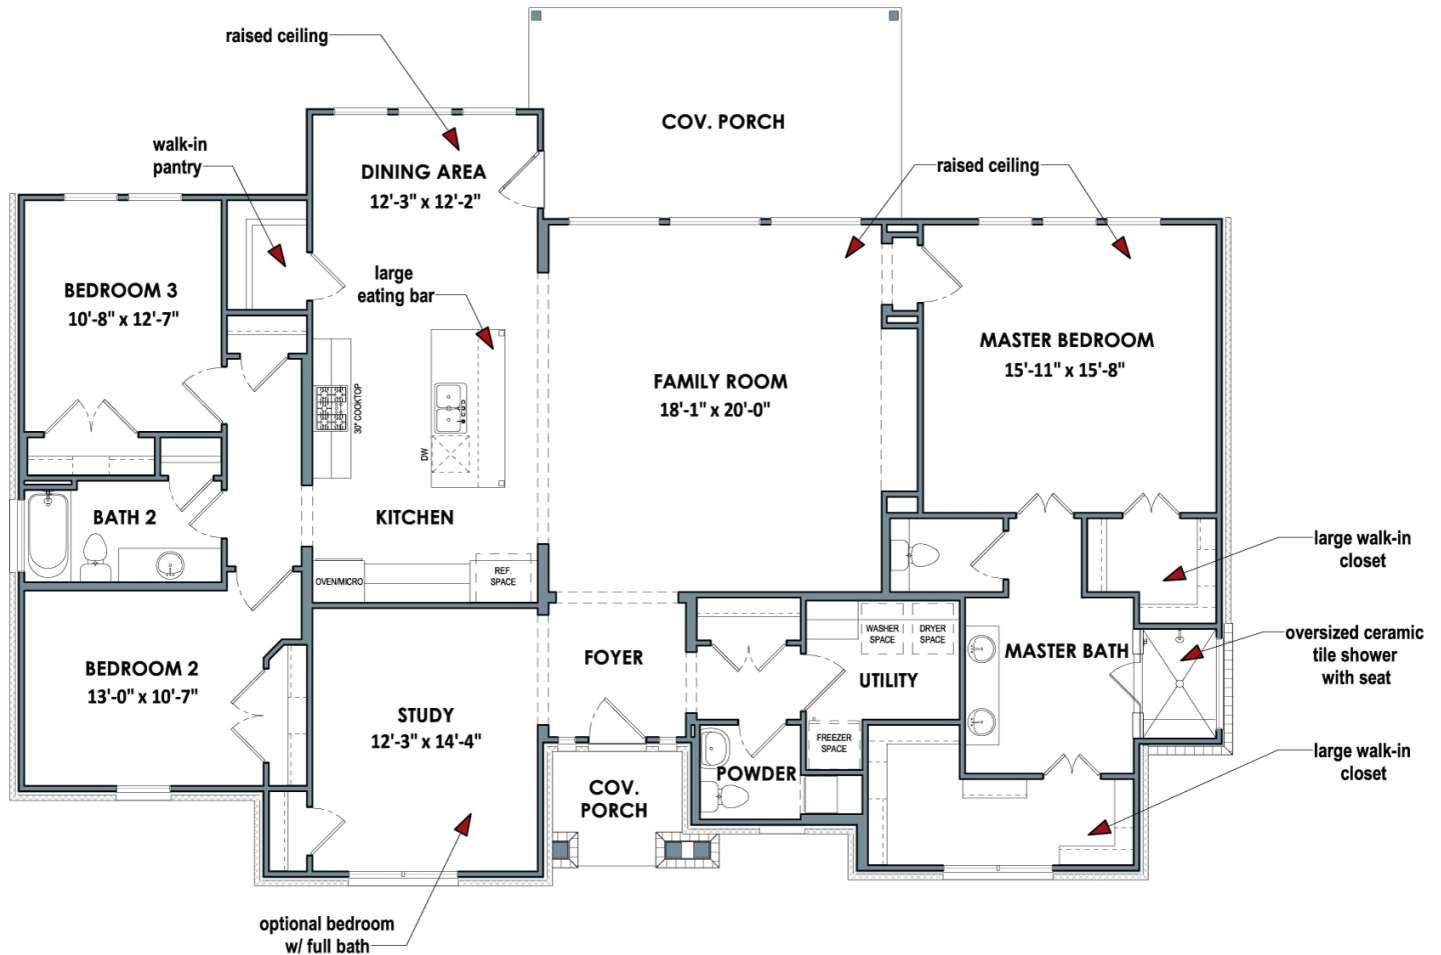

Floor Plan | Elevation D | The Barton Springs

CONTACT US

WWW.TILSONHOMES.COM