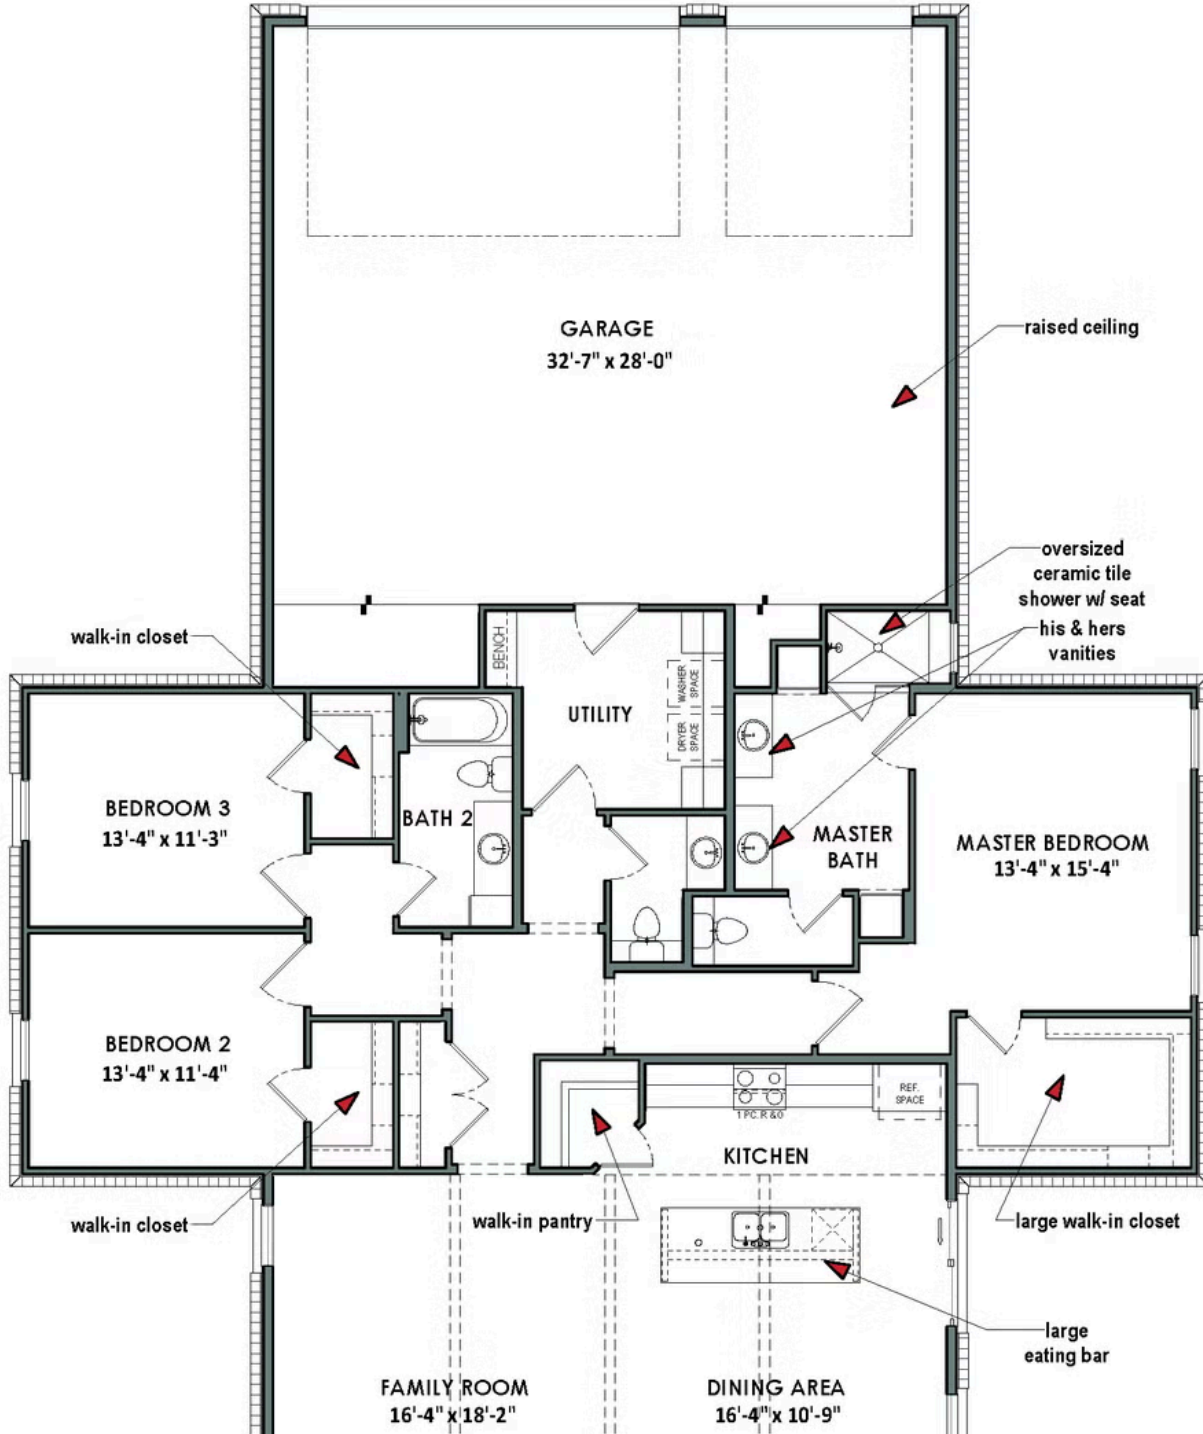

Garage

The Ranger is a beautiful barndominium-style home that boasts a spacious and well-thought-out floor plan. With three bedrooms, each equipped with their own walk-in closet, this home is perfect for large families or those who frequently entertain guests. This split floor plan provides maximum privacy and comfort, with each room having easy access to one of the two-and-a-half bathrooms. The family room and dining area feature stunning rough sawn wood beams. The kitchen is well-equipped with a spacious walk-in pantry, allowing ample storage space for all your cooking essentials. The attached 3 car garage has raised ceilings, ensuring that all your vehicles and equipment fit comfortably.

**CONTACT US** None

**WWW.TILSONHOMES.COM**

*Tilson continuously improves home designs and reserves the right to modify home features and specifications without notice or obligation. Square footage is approximate and includes overall dimensions. Renderings are drawn to be substantially correct. Tilson standard features may vary by home design and/or location. Contact a Tilson Sales Associate for details.  
Current information as April 7, 2025, 11:17 a.m.*

## Floor Plan - Elevation A | The Ranger

CONTACT US None

[WWW.TILSONHOMES.COM](http://WWW.TILSONHOMES.COM)

cathedral ceiling

cathedral ceiling

COVERED PORCH

EQUAL OPPORTUNITY