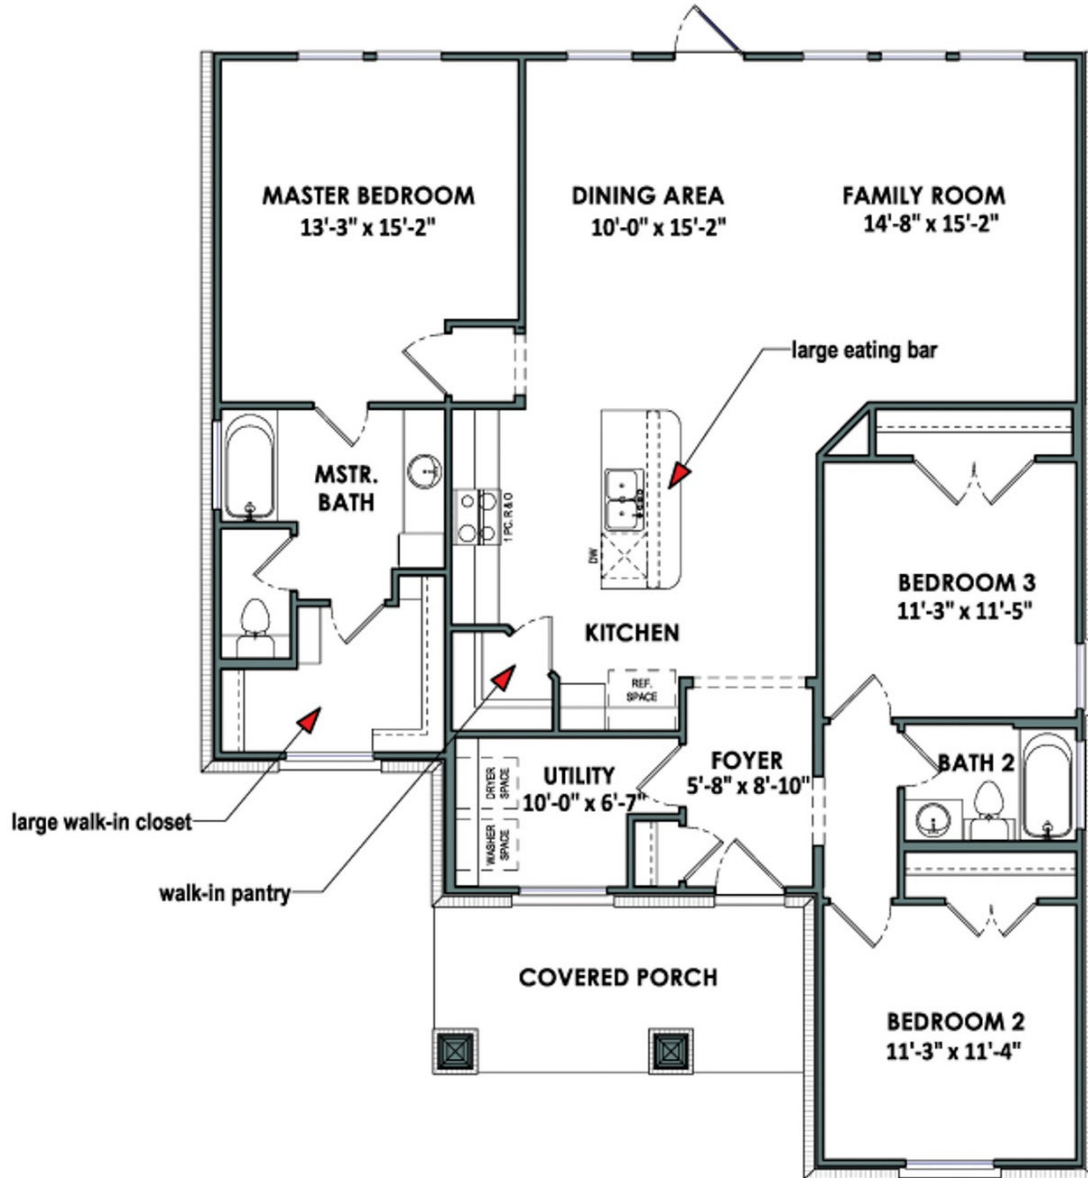

Floorplan - The Floresville

CONTACT US

WWW.TILSONHOMES.COM