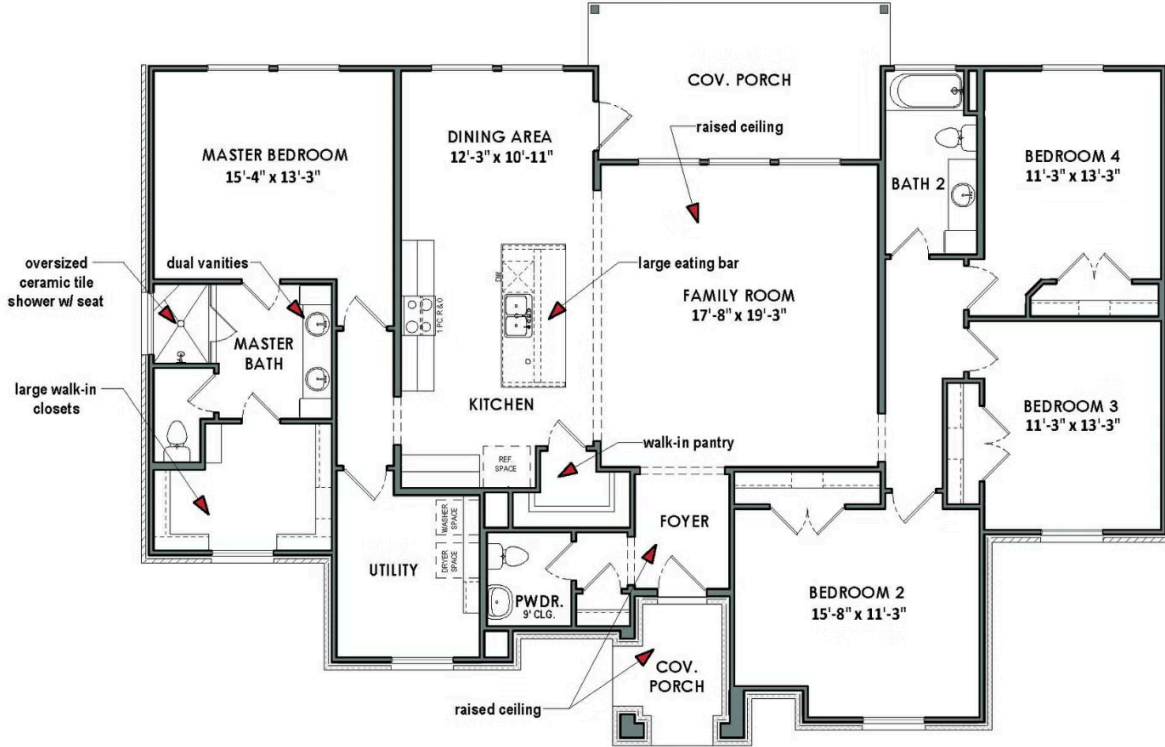

Story

The 4 bedroom, 2.5 bathroom Cisco is the perfect place to call home. With a raised ceiling in the family room and foyer, this home feels open and spacious. The large kitchen island with an eating bar and walk-in pantry provides plenty of space for cooking and storing food. The master bath features an oversized walk-in shower, dual vanities, and a large walk-in closet. The split bedroom design gives everyone privacy in their own space.

Elevation A | The Cisco

Elevation B | The Cisco

Elevation C | The Cisco

Elevation D | The Cisco

Floorplan - Elevation E | The Cisco

Elevation E | The Cisco

**CONTACT US** None

**WWW.TILSONHOMES.COM**

*Tilson continuously improves home designs and reserves the right to modify home features and specifications without notice or obligation. Square footage is approximate and includes overall dimensions. Renderings are drawn to be substantially correct. Tilson standard features may vary by home design and/or location. Contact a Tilson Sales Associate for details. Current information as June 10, 2026, 1:55 p.m.*

Floor Plan | Elevation E | Cisco

CONTACT US None

WWW.TILSONHOMES.COM

Tilson continuously improves home designs and reserves the right to modify home features and specifications without notice or obligation. Square footage is approximate and includes overall dimensions. Renderings are drawn to be substantially correct. Tilson standard features may vary by home design and/or location. Contact a Tilson Sales Associate for details.  
Current information as June 10, 2026, 1:55 p.m.