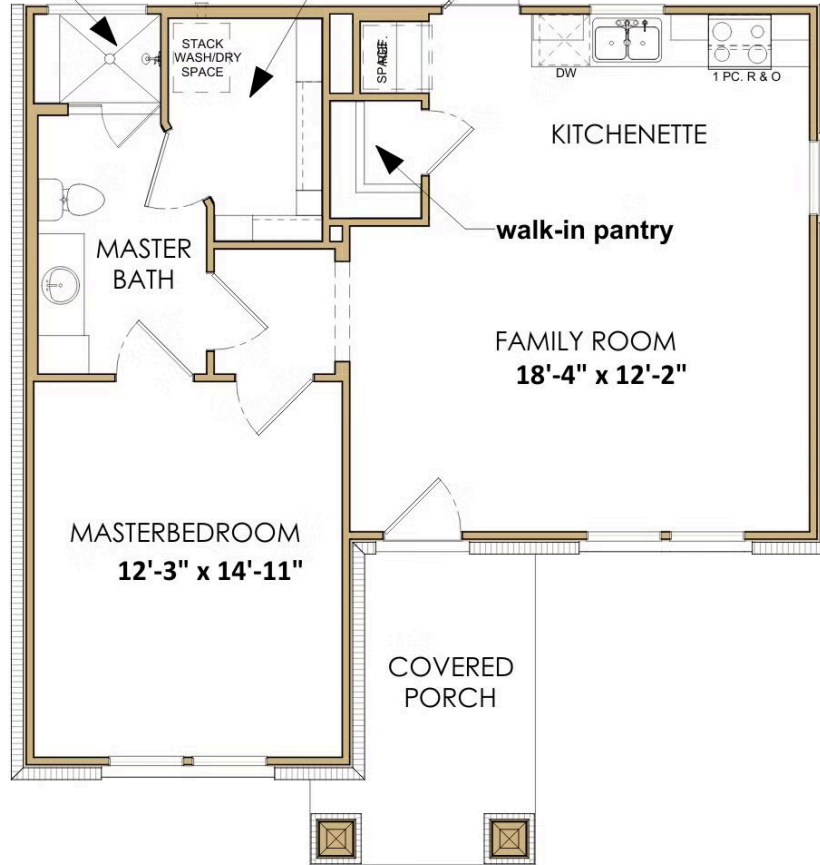

## FROM \$190,300

**793**

Sq.Ft.

**1**

Bedrooms

**1.0**

Bathrooms

The Casita is a versatile, detached living space designed to offer both comfort and functionality. Featuring a charming covered front porch, it provides a private and relaxing retreat for its occupants. Inside, the master bedroom boasts a full bathroom complete with an oversized ceramic tile shower and a spacious walk-in closet, ensuring both luxury and convenience. The family room seamlessly connects to the kitchenette area, creating an open layout perfect for unwinding or hosting gatherings. Additionally, a walk-in pantry offers ample storage to keep everything organized. Whether used as a guest space, a mother-in-law suite, a pool house, or even a home office, The Casita adapts effortlessly to meet a variety of needs, making it a truly valuable addition to any property.

**WWW.TILSONHOMES.COM**

*Tilson continuously improves home designs and reserves the right to modify home features and specifications without notice or obligation. Square footage is approximate and includes overall dimensions. Renderings are drawn to be substantially correct. Tilson standard features may vary by home design and/or location. Contact a Tilson Sales Associate for details.  
Current information as June 10, 2026, 1:54 p.m.*

## Casita B | Floorplan

oversized ceramic tile shower with seat

walk-in closet

**CONTACT US** None

**WWW.TILSONHOMES.COM**